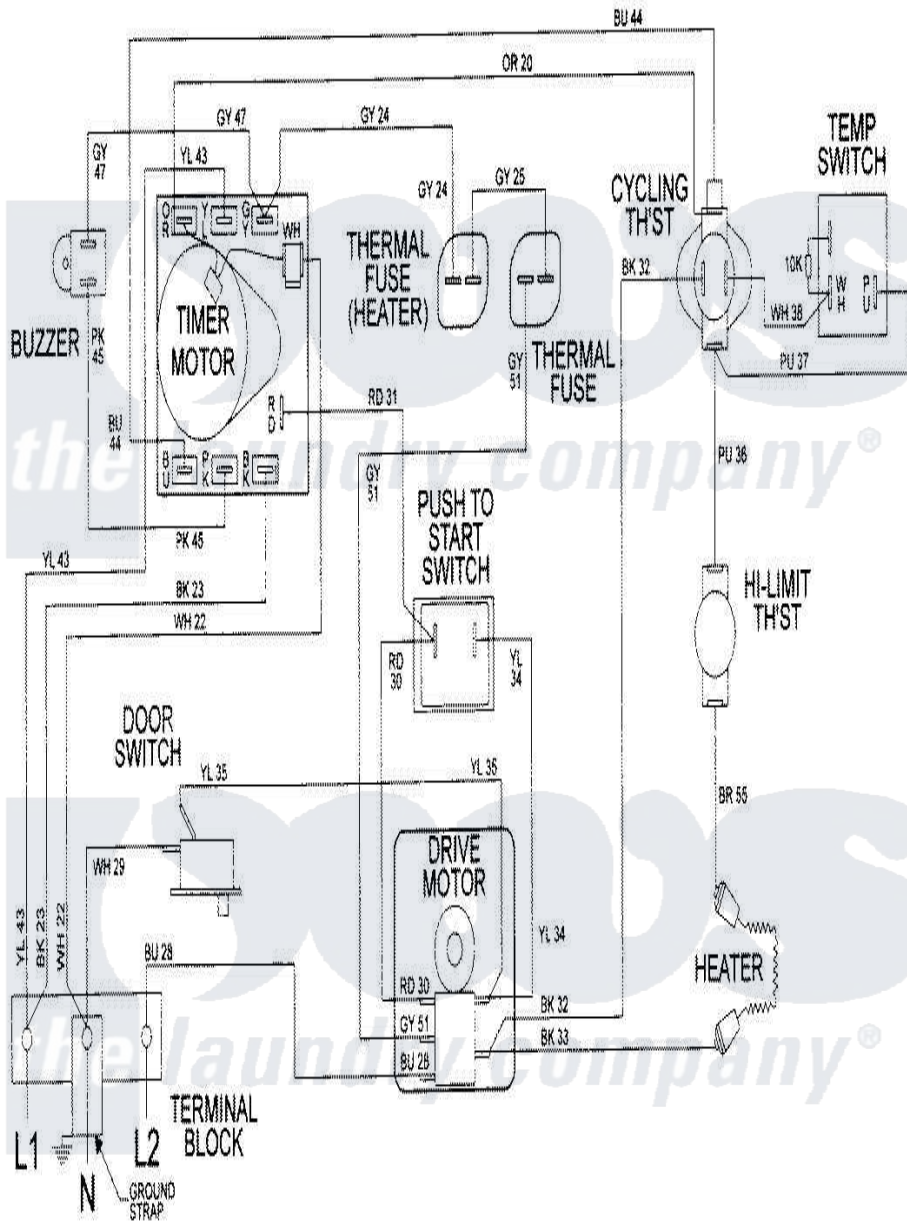

Maytag LDE8426ACM 09 - WIRING INFORMATION

Maytag [Residential Maytag LDE8426ACM Dryer Parts](#) Parts Diagram 09 - WIRING INFORMATION
 Click on the part number to view part

Item	Original Part Number	Replaced By	Status	Part Description
NI	15001973		Not Available	WIRING INFORMATION