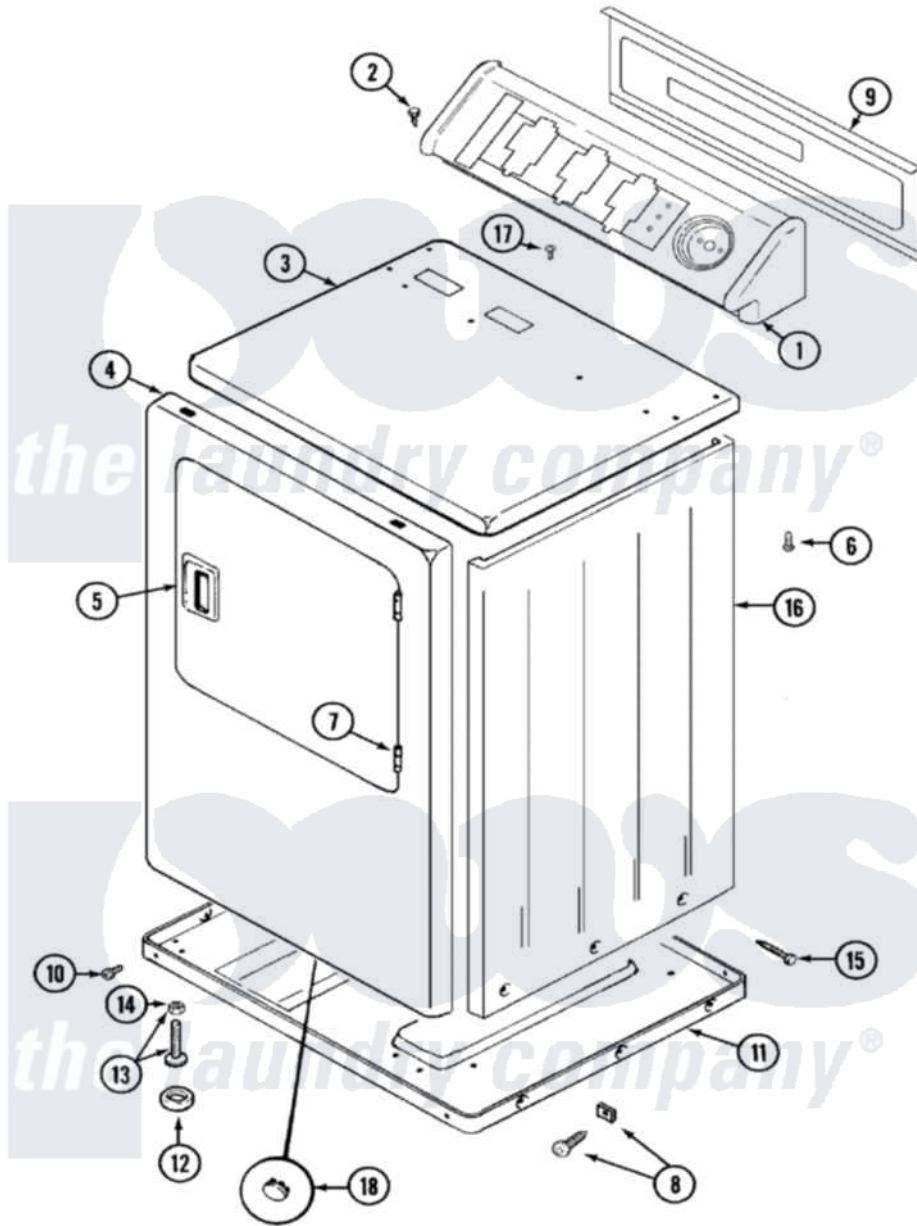

Maytag LDE8426GGE 01 - CABINET-FRONT

Maytag Residential Maytag LDE8426GGE Dryer Parts Parts Diagram 01 - CABINET-FRONT
 Click on the part number to view part

Item	Original Part Number	Replaced By	Status	Part Description
1	33001612		Not Available	CONSOLE (WHT)
2	216423	3370225		Screw
3	33001608			Cover, Top
4	33001610			Panel, Front
5	33001241			Handle, Door
6	214354			Screw, Top Cover To Cabnt.
7	33001230			Hinge, Door
8	12001341			Screw And Fastener Kit
9	33001625		Not Available	PANEL, BACK---NA
10	Y313561			Screw---NA
"	Y310632	1163839		Screw
11	Y303361		Not Available	BASE ASSY. (UPPER & LOWER)
12	Y314137			Foot, Rubber
13	Y305086			Adjustable Leg And Nut
14	Y052740	62739		Nut, Lock
				Yfor Cabinet See Cabinet

15	213007		Ator Cabinet See Cabinet, Back
16	33001159	33001327	Cabinet
17	210186	3370225	Screw
18	33001614		Not Available PLUG, FRONT PANEL (WHT)