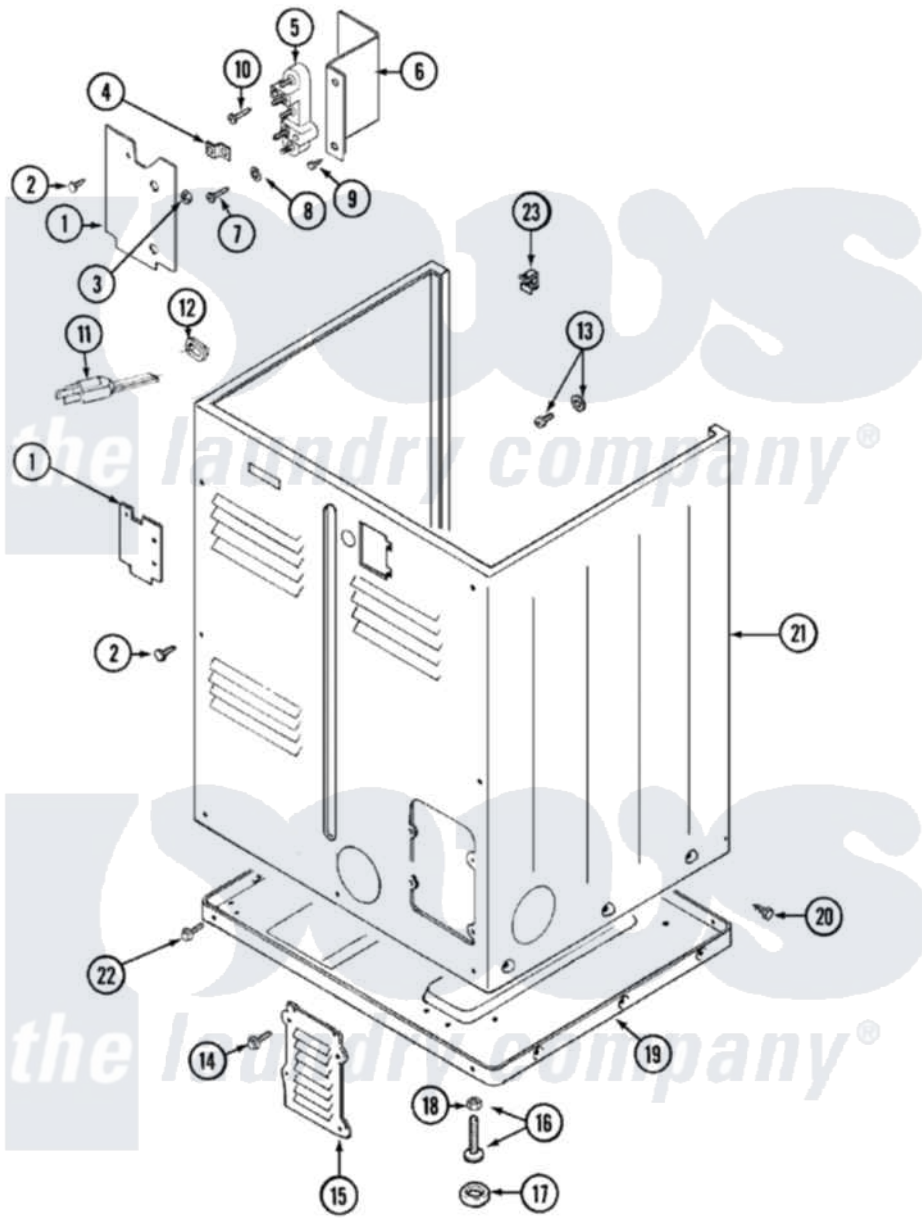

Maytag LDE8426GGE 02 - CABINET-REAR

Maytag [Residential Maytag LDE8426GGE Dryer Parts](#) Parts Diagram 02 - CABINET-REAR
 Click on the part number to view part

Item	Original Part Number	Replaced By	Status	Part Description
1	Y312905		Not Available	COVER, TERMINAL
2	Y313561			Screw---NA
3	311484	112432		Nut
4	Y312184			Strap, Grounding
5	33001244			Block, Terminal
6	Y312904			Bracket, Terminal Block
7	Y312209	W10001200		Screw
8	Y311270			Washer, Terminal Block
"	910181			Lockwasher, Terminal Block
9	Y310632	1163839		Screw
10	33001245			Screw---NA
11	33001689		Not Available	CORD, POWER (AS WRAPPED)
12	216183			Grommet, Cord Export
13	303846	22003781		Screw, Ground Strap
14	216423	3370225		Screw
15	Y312951		Not Available	ACCESS COVER, BACK

16	Y305086		Adjustable Leg And Nut
17	Y314137		Foot, Rubber
18	Y052740	62739	Nut, Lock
19	Y303361	Not Available	BASE ASSY. (UPPER & LOWER)
20	213007		Xfor Cabinet See Cabinet, Back
21	33001159	33001327	Cabinet
22	Y310632	1163839	Screw
"	Y313561		Screw---NA