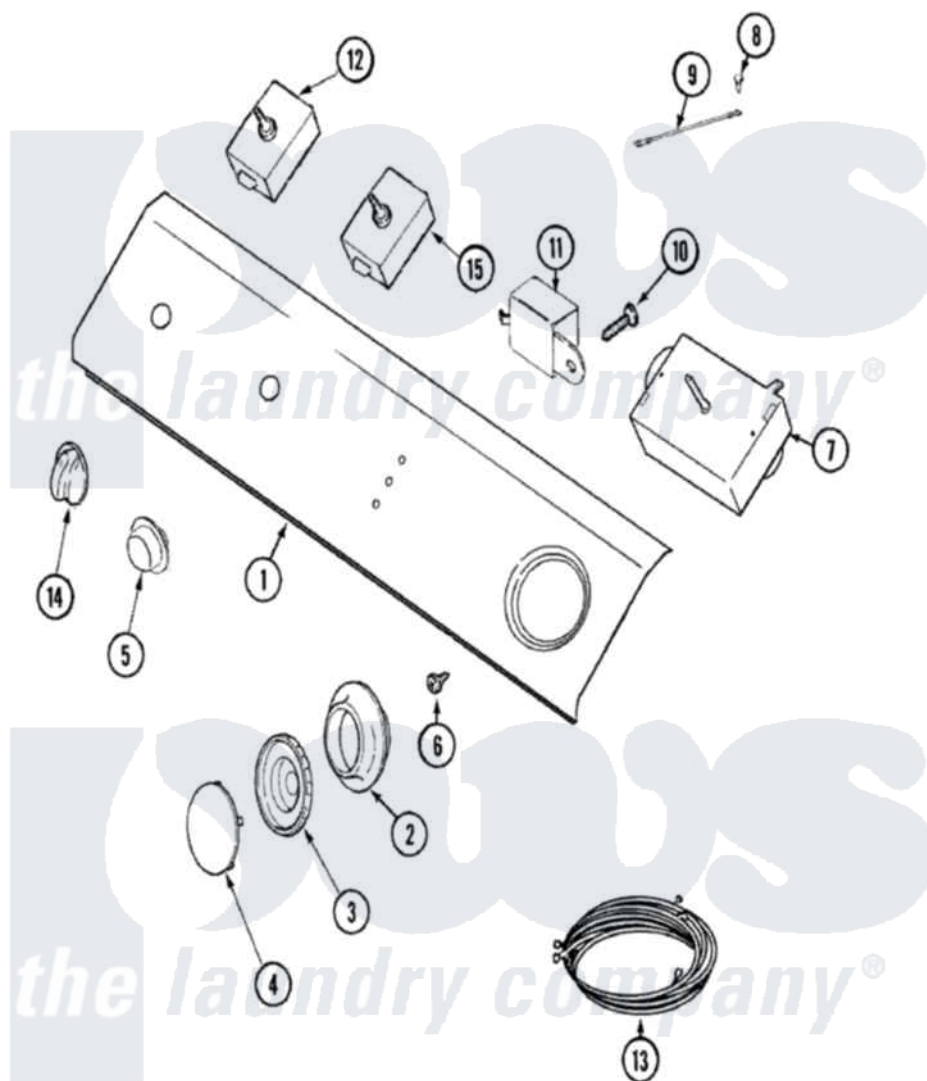

Maytag LDE8426GGE 03 - CONTROL PANEL

Maytag Residential Maytag LDE8426GGE Dryer Parts Parts Diagram 03 - CONTROL PANEL
 Click on the part number to view part

Item	Original Part Number	Replaced By	Status	Part Description
1	33001590			Panel, Control
"	22001662	8534058		Screw
2	33001621			Skirt, Timer Dial
3	22001659			Timer Knob - Grey
4	22001664			Timer Knob Insert/Cap
5	33001619	37001071		Button, Push-To-Start
6	33001690	90767		Screw, 8A X 3/8 HeX Washer Head Tapping
7	33001636			Timer
8	210186	3370225		Screw
9	22001654			Wire, Ground
10	216423	3370225		Screw
11	305205	694419		Mini-Buzzer
12	33001726	33001618		Switch- PU
13	33001725		Not Available	WIRE HARNESS, MAIN
14	22001663			Knob, Selector Switch
15	33001638			Switch, Temperature