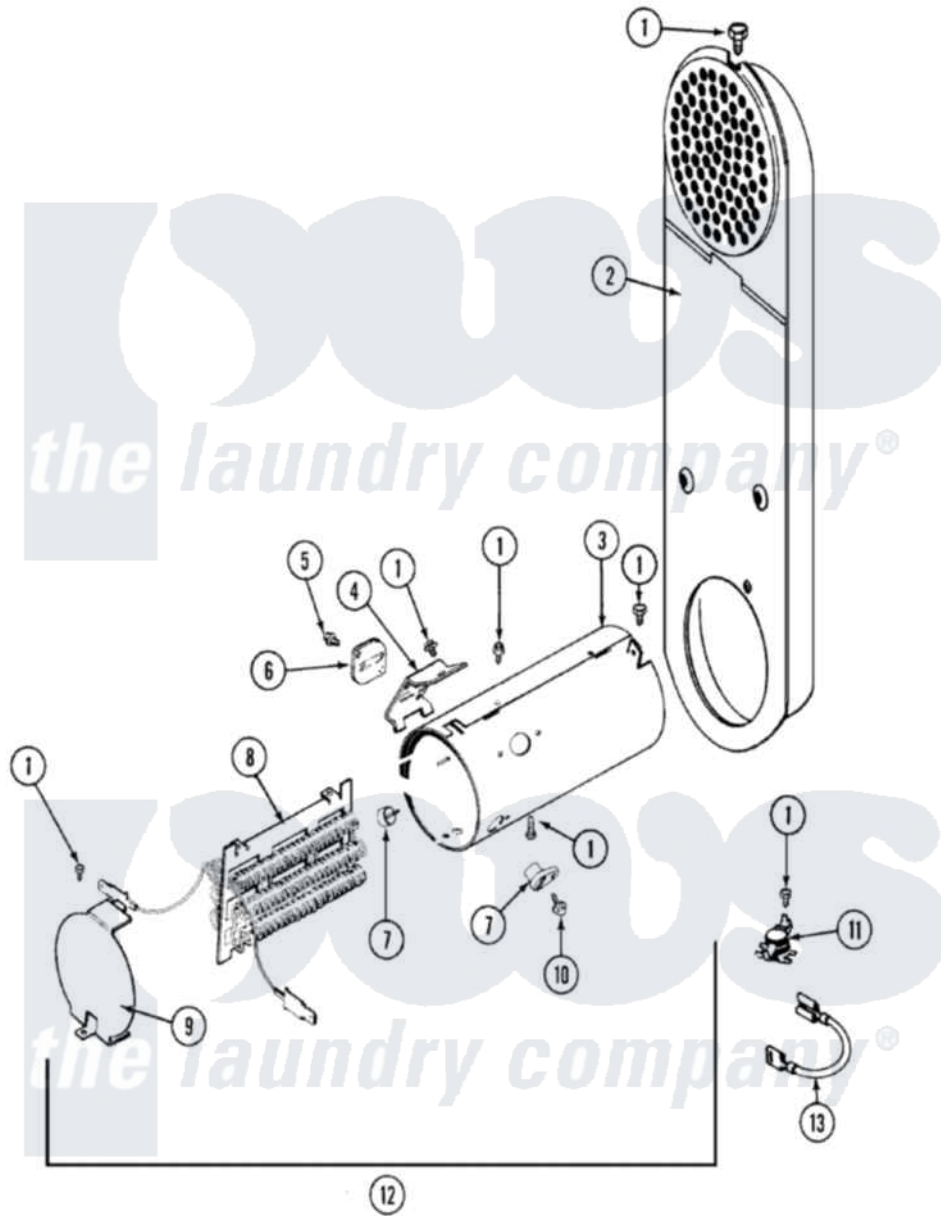

# Maytag LDE8426GGE 05 - HEATER

Maytag [Residential Maytag LDE8426GGE Dryer Parts](#) Parts Diagram 05 - HEATER  
 Click on the part number to view part

Item	Original Part Number	Replaced By	Status	Part Description
1	211294	<a href="#">90767</a>		Screw, 8A X 3/8 HeX Washer Head Tapping
2	308503		Not Available	INLET DUCT ASSEMBLY
3	<a href="#">314995</a>			Enclosure, Heater
4	<a href="#">315346</a>			Bracket, Thermal Fuse
5	314848	<a href="#">W10116760</a>		Screw
6	<a href="#">307473</a>			Fuse, Thermal
7	<a href="#">314998</a>			Insulator, Terminal
8	307186	<a href="#">Y308615</a>		Heater Sub-Assembly
9	<a href="#">314999</a>			Shield, Radiant
10	314554		Not Available	SCREW
11	<a href="#">303396</a>			Thermostat, Hi-Limit
12	307180	<a href="#">33001400</a>		Heater Assembly
13	<a href="#">Y307173</a>			Wire, Jumper
14	Y308590	<a href="#">W10116795</a>		Heater