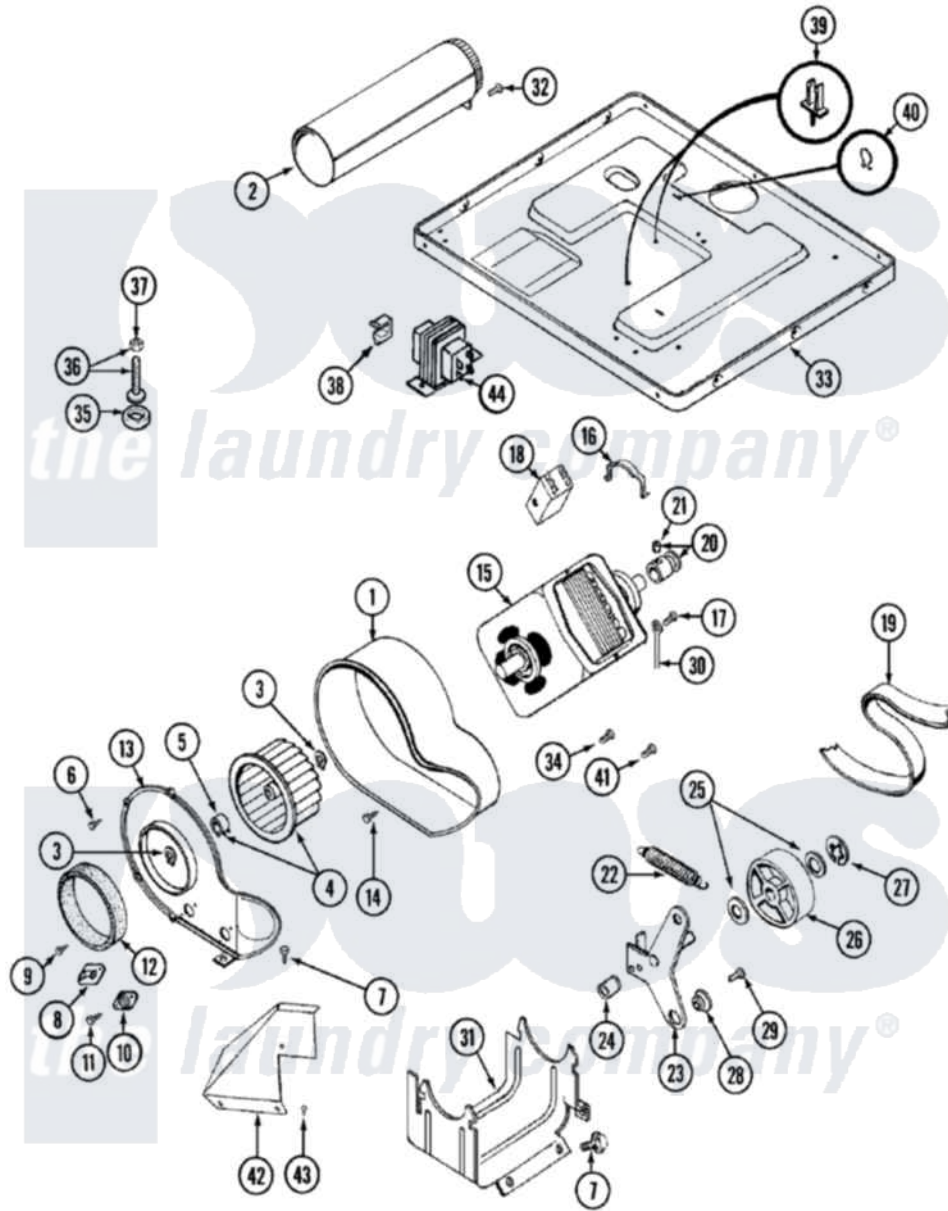

# Maytag LDE8426GGE 06 - MOTOR DRIVE

Maytag [Residential Maytag LDE8426GGE Dryer Parts](#) Parts Diagram 06 - MOTOR DRIVE  
 Click on the part number to view part

Item	Original Part Number	Replaced By	Status	Part Description
1	<a href="#">Y312893</a>			Housing, Blower
2	Y303442			EXHAUST DUCT ASSEMBLY
3	410233	<a href="#">9703438</a>		Ring-Retrn
4	<a href="#">Y303836</a>			Blower Wheel Assembly And Clamp
5	<a href="#">312967</a>			Clamp, Blower Housing
6	Y312961	<a href="#">W10116751</a>		Screw
7	<a href="#">Y313561</a>			Screw----NA
8	<a href="#">307249</a>			Thermostat, Multi-Temp
9	211294	<a href="#">90767</a>		Screw, 8A X 3/8 HeX Washer Head Tapping
10	<a href="#">306604</a>			Cut-Off, Thermal Part Not Used
11	314848	<a href="#">W10116760</a>		Screw
12	<a href="#">Y312901</a>			Seal, Housing Cover
13	<a href="#">314846</a>			Cover, Blower Housing
14	314818	<a href="#">1163839</a>		Screw