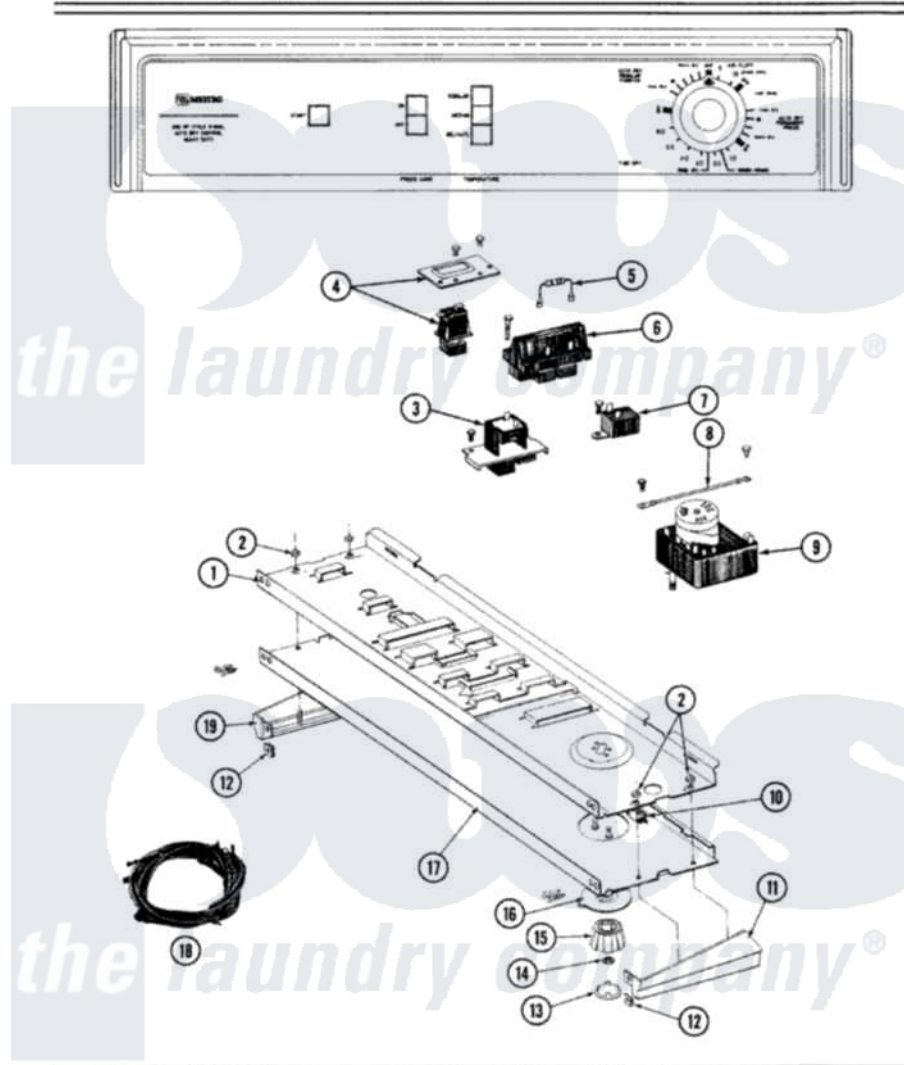

# Maytag LDE8500 01 - CONTROL PANEL

SECTION: CONTROL PANEL  
MODEL: DE-DG8500

Issue Date: 6/90

26

Maytag [Residential Maytag LDE8500 Dryer Parts](#) Parts Diagram 01 - CONTROL PANEL

[Click on the part number to view part](#)

Item	Original Part Number	Replaced By	Status	Part Description
1	<a href="#">314184</a>			Back Up Plate
2	<a href="#">214872</a>			Palnut, End Cap Note: Nut, Lamp Holder
3	211168	<a href="#">W10139210</a>		Screw, 8-18 X 5/16
"	<a href="#">307310</a>			Press Care Switch
4	211168	<a href="#">W10139210</a>		Screw, 8-18 X 5/16
"	<a href="#">307305</a>			Switch Push To Start
5	<a href="#">306916</a>			Resistor, Med Temp Elec
6	307304		Not Available	TEMP CONTROL SWITCH 3 BUTTON
"	213117	<a href="#">67006908</a>		Screw, Ice Rack
7	305205	<a href="#">694419</a>		Mini-Buzzer
"	211168	<a href="#">W10139210</a>		Screw, 8-18 X 5/16
8	211294	<a href="#">90767</a>		Screw, 8A X 3/8 HeX Washer Head Tapping
"	<a href="#">204807</a>			Ground Wire, Supp. Plte To Top Cover
9	<a href="#">306545</a>			Timer

"	910708	<a href="#">488234</a>	Screw 8-32 X 1/4
10	<a href="#">214897</a>		Pad, Control Panel
11	<a href="#">210932</a>		Screw, No.8 X 9/16 Ctsk Note: Screw, Inlet Duct
"	207216	Not Available	END CAP RH
12	<a href="#">214894</a>		Fastener, End Cap
13	215821	Not Available	CAP, KNOB
14	<a href="#">312273</a>		Nut, Control Knob
15	<a href="#">315041</a>		Knob, Timer
16	<a href="#">315042</a>		Dial Skirt
17	307325	Not Available	CONTROL PANEL
18	307252	Not Available	WIRE HARNESS NA
19	207215	Not Available	END CAP LH