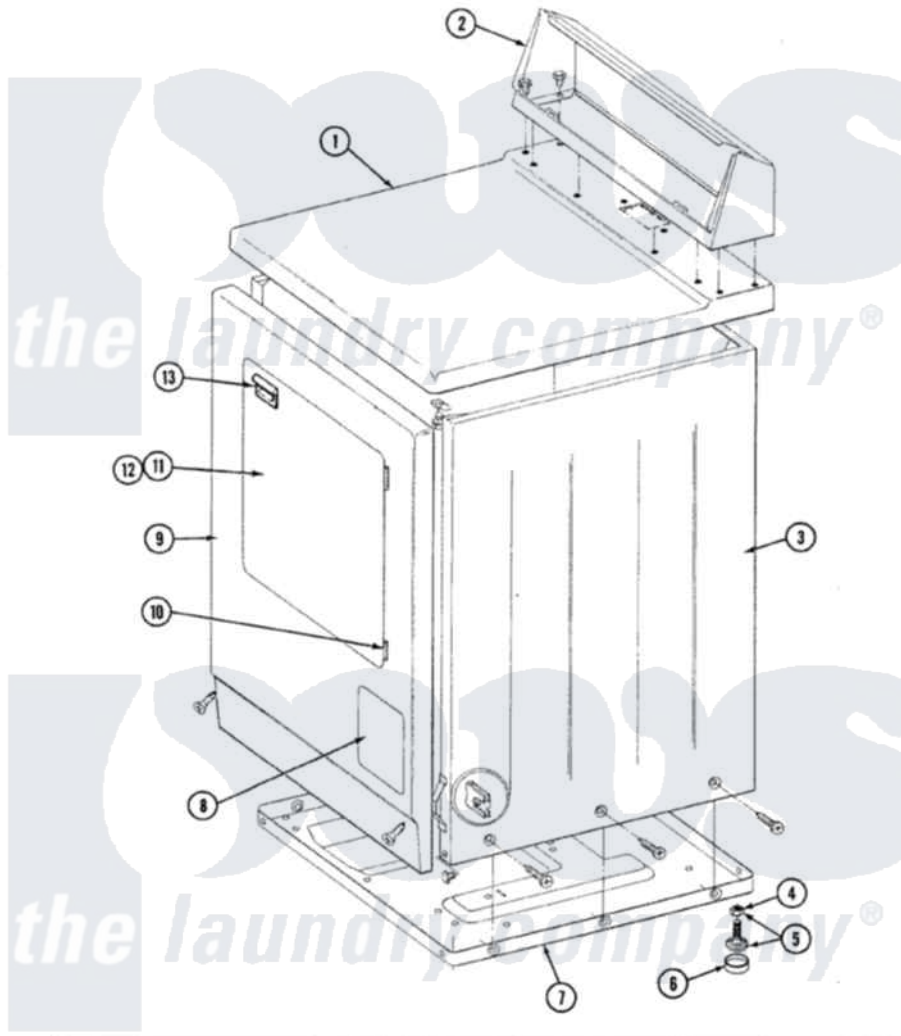

Maytag LDE8500 03 - FRONT VIEW

SECTION: FRONT VIEW
MODEL: DE-D6 MODELS

Issue Date: 6/90

56

Maytag [Residential Maytag LDE8500 Dryer Parts](#) Parts Diagram 03 - FRONT VIEW
Click on the part number to view part

Item	Original Part Number	Replaced By	Status	Part Description
1	307104L			Top Cover Assembly
"	204445			Screw And Fastener Assembly
2	Y313559			Screw
"	305193L			Console
3	307124L		Not Available	CABINET ASSY ALMOND
"	Y310632	1163839		Screw
4	Y052740	62739		Nut, Lock
5	Y305086			Adjustable Leg And Nut
6	Y314137			Foot, Rubber
7	Y303361		Not Available	BASE ASSY. (UPPER & LOWER)
9	308000L			Front Panel Assembly
10	307099	33001230		Hinge, Door
11	307111L	308061L		Door Assembly---NA
12	314966L		Not Available	DOOR PANEL ALMOND
13	314972			Handle Door ALM