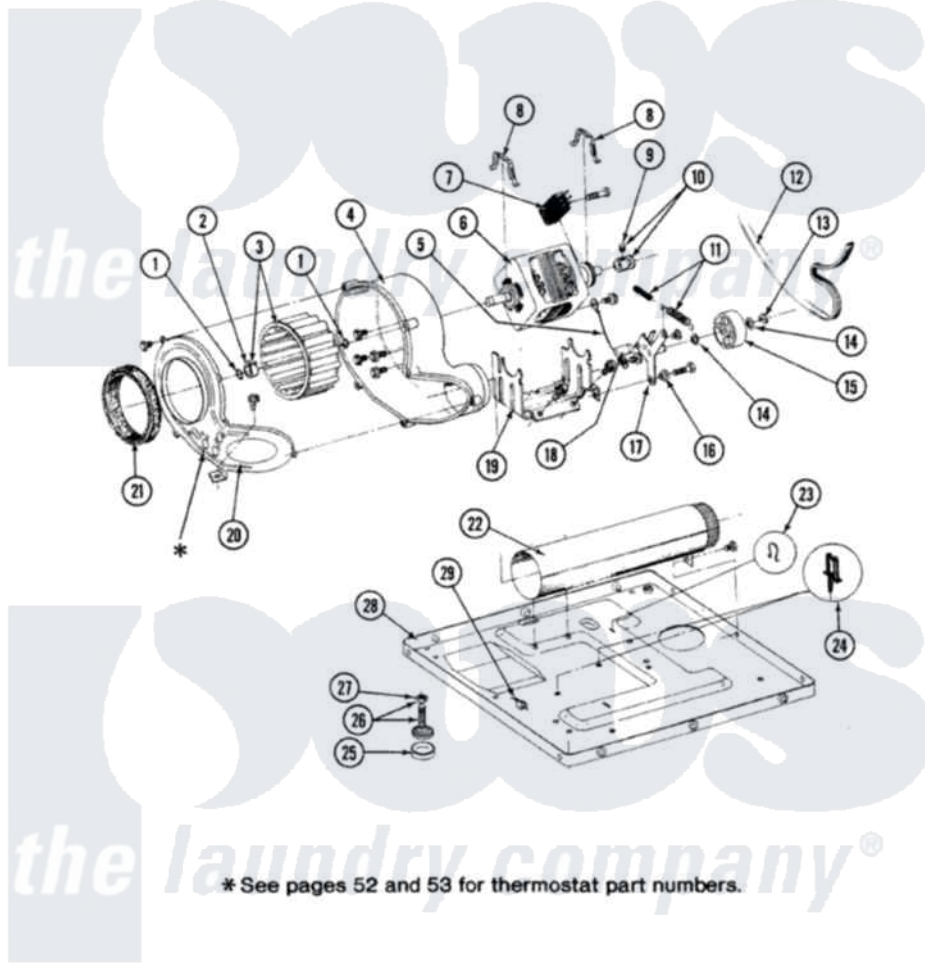

# Maytag LDE8500 08 - MOTOR, BLOWER, BASE FRAME & THERMOSTATS

SECTION: MOTOR, BLOWER, BASE FRAME & THERMOSTATS  
 MODEL: DG-DE MODELS

Issue Date: 6/90

50

Maytag [Residential Maytag LDE8500 Dryer Parts](#) Parts Diagram 08 - MOTOR, BLOWER, BASE FRAME & THERMOSTATS

[Click on the part number to view part](#)

Item	Original Part Number	Replaced By	Status	Part Description
1	410233	<a href="#">9703438</a>		Ring-Retrnr
2	<a href="#">312967</a>			Clamp, Blower Housing
3	<a href="#">Y303836</a>			Blower Wheel Assembly And Clamp
4	Y310632	<a href="#">1163839</a>		Screw
"	<a href="#">Y312893</a>			Housing, Blower
5	<a href="#">901220</a>			Ground Wire
"	211294	<a href="#">90767</a>		Screw, 8A X 3/8 HeX Washer Head Tapping
"	910343	<a href="#">488234</a>		Screw 8-32 X 1/4
6	Y303358	<a href="#">W10410999</a>		Motor-Drve
7	306207		Not Available	(PROD. No.303358-8 & No.303358-9)
"	Y303877		Not Available	SWITCH, MOTOR EXTERNAL START No.303358-2, No.303358-4, 303358-7
"	<a href="#">Y303879</a>			Switch, Motor External Start
8	<a href="#">Y015825</a>			Clip, Motor To Motor Support