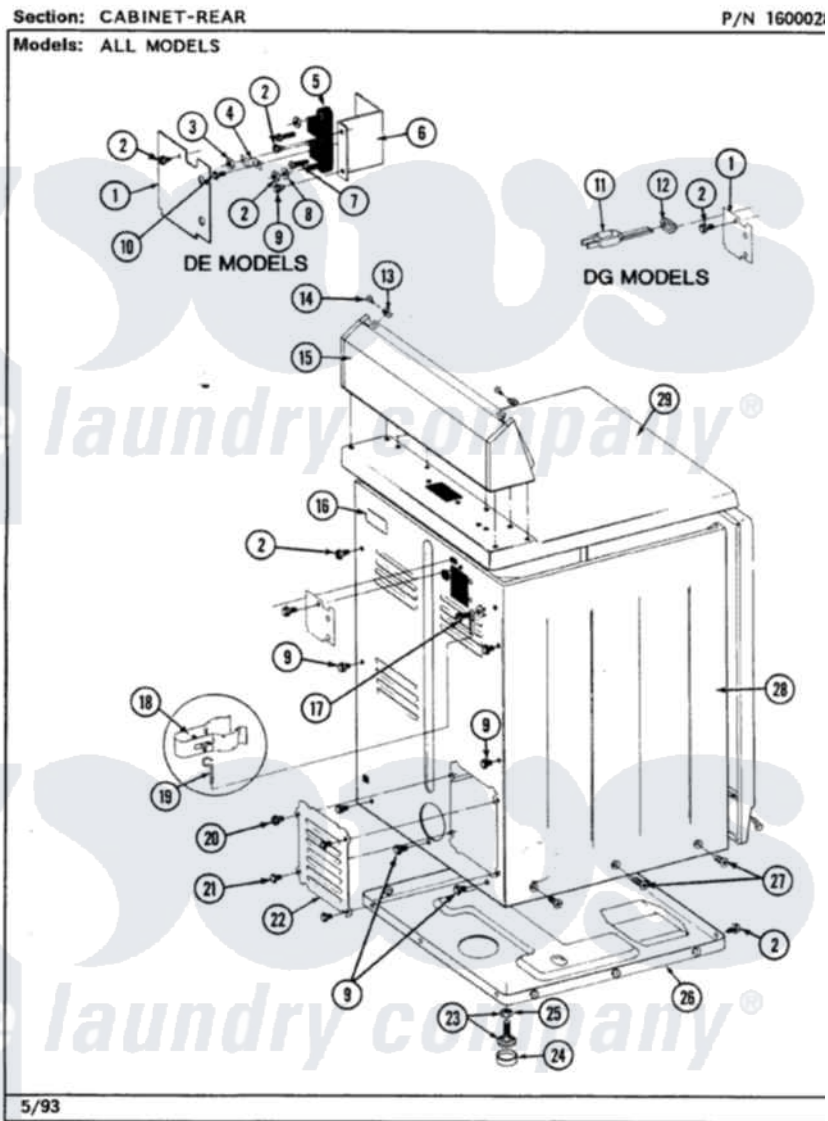

Maytag LDE8500ACL 02 - CABINET-REAR

Maytag [Residential Maytag LDE8500ACL Dryer Parts](#) Parts Diagram 02 - CABINET-REAR
Click on the part number to view part

Item	Original Part Number	Replaced By	Status	Part Description
1	Y312905		Not Available	COVER, TERMINAL
2	Y313561			Screw----NA
3	311484	112432		Nut
4	Y312184			Strap, Grounding
5	400008			Block, Terminal
6	Y312904			Bracket, Terminal Block
7	Y312209	W10001200		Screw
8	Y311270			Washer, Terminal Block
9	Y310632	1163839		Screw
10	Y311423	489483		Screw 10-32 X 1/2
13	215075			Fastener, Control Panel To Console
14	210932			Screw, No.8 X 9/16 Ctsk Note: Screw, Inlet Duct
15	305193L			Console
16	214519			LABEL, ELECTRICAL INSTR. PART NOT USED-GAS MODELS ONLY

17	303846	22003781	Screw, Ground Strap
20	Y313559		Screw
21	211294	90767	Screw, 8A X 3/8 HeX Washer Head Tapping
22	Y312951	Not Available	ACCESS COVER, BACK
23	Y305086		Adjustable Leg And Nut
24	Y314137		Foot, Rubber
25	Y052740	62739	Nut, Lock
26	Y303361	Not Available	BASE ASSY. (UPPER & LOWER)
27	213077	Not Available	CAP FOR TIMER KNOB
28	307124L	Not Available	CABINET ASSY ALMOND
29	307104L		Top Cover Assembly