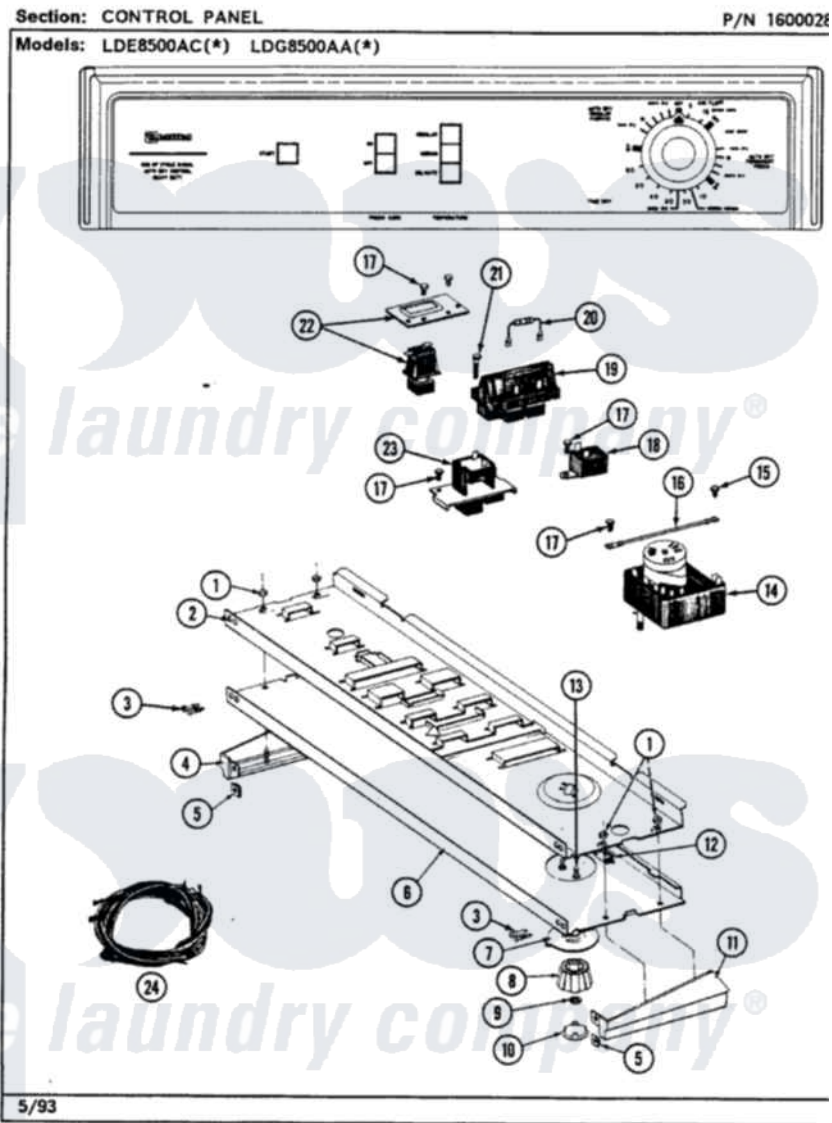

Maytag LDE8500ACL 03 - CONTROL PANEL

Maytag Residential Maytag LDE8500ACL Dryer Parts Parts Diagram 03 - CONTROL PANEL
 Click on the part number to view part

Item	Original Part Number	Replaced By	Status	Part Description
1	214872			Palnut, End Cap Note: Nut, Lamp Holder
2	314184			Back Up Plate
3	210932			Screw, No.8 X 9/16 Ctsk Note: Screw, Inlet Duct
4	207215		Not Available	END CAP LH
5	214894			Fastener, End Cap
6	Y308346			Control Panel
7	315042			Dial Skirt
8	315041			Knob, Timer
9	312273			Nut, Control Knob
10	215821		Not Available	CAP, KNOB
11	207216		Not Available	END CAP RH
12	214897			Pad, Control Panel
13	315317	488234		Screw 8-32 X 1/4
14	Y308255		Not Available	TIMER
15	211204	00767		Screw, 8A X 3/8 HeX Washer

15	211294	30707		Head Tapping
16	204807			Ground Wire, Supp. Plte To Top Cover
17	211168	W10139210		Screw, 8-18 X 5/16
18	305205	694419		Mini-Buzzer
19	307304		Not Available	TEMP CONTROL SWITCH 3 BUTTON
20	306916			Resistor, Med Temp Elec
21	213117	67006908		Screw, Ice Rack
22	307305			Switch Push To Start
23	307310			Press Care Switch
24	308321		Not Available	WIRE HARNESS
25	16000327		Not Available	GUIDE, QUICK REF. - MAYTAG
"	315087		Not Available	MANUAL, USE & CARE