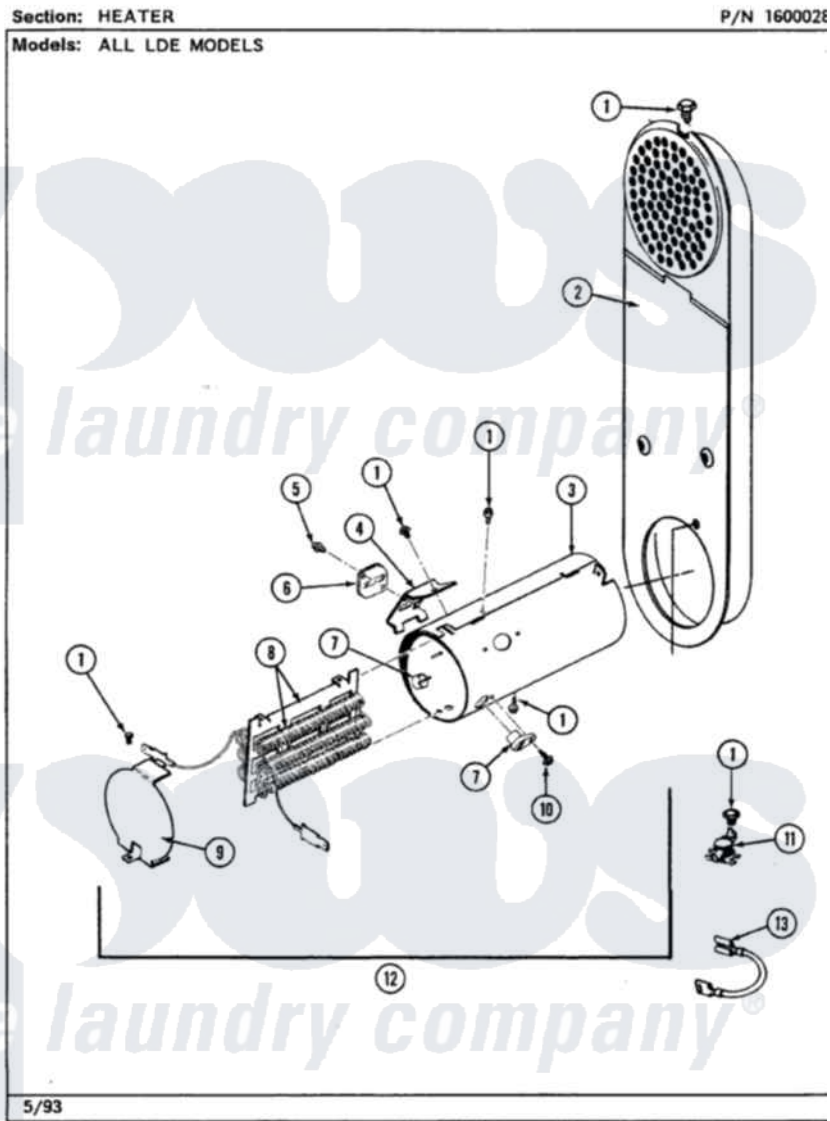

# Maytag LDE8500ACL 05 - HEATER

Maytag [Residential Maytag LDE8500ACL Dryer Parts](#) Parts Diagram 05 - HEATER  
Click on the part number to view part

Item	Original Part Number	Replaced By	Status	Part Description
1	211294	<a href="#">90767</a>		Screw, 8A X 3/8 HeX Washer Head Tapping
2	308503		Not Available	INLET DUCT ASSEMBLY
"	307120		Not Available	INLET DUCT ASSY.
3	<a href="#">314995</a>			Enclosure, Heater
4	<a href="#">315346</a>			Bracket, Thermal Fuse
5	314848	<a href="#">W10116760</a>		Screw
6	<a href="#">307473</a>			Fuse, Thermal
7	<a href="#">314998</a>			Insulator, Terminal
8	307184	<a href="#">Y308612</a>		Heater Sub-Assembly
9	<a href="#">314999</a>			Shield, Radiant
10	314554		Not Available	SCREW
11	<a href="#">308217</a>			Thermostat, Hi-Limit
"	<a href="#">303396</a>			Thermostat, Hi-Limit
12	<a href="#">307178</a>			Heater Assembly
13	<a href="#">Y307173</a>			Wire, Jumper