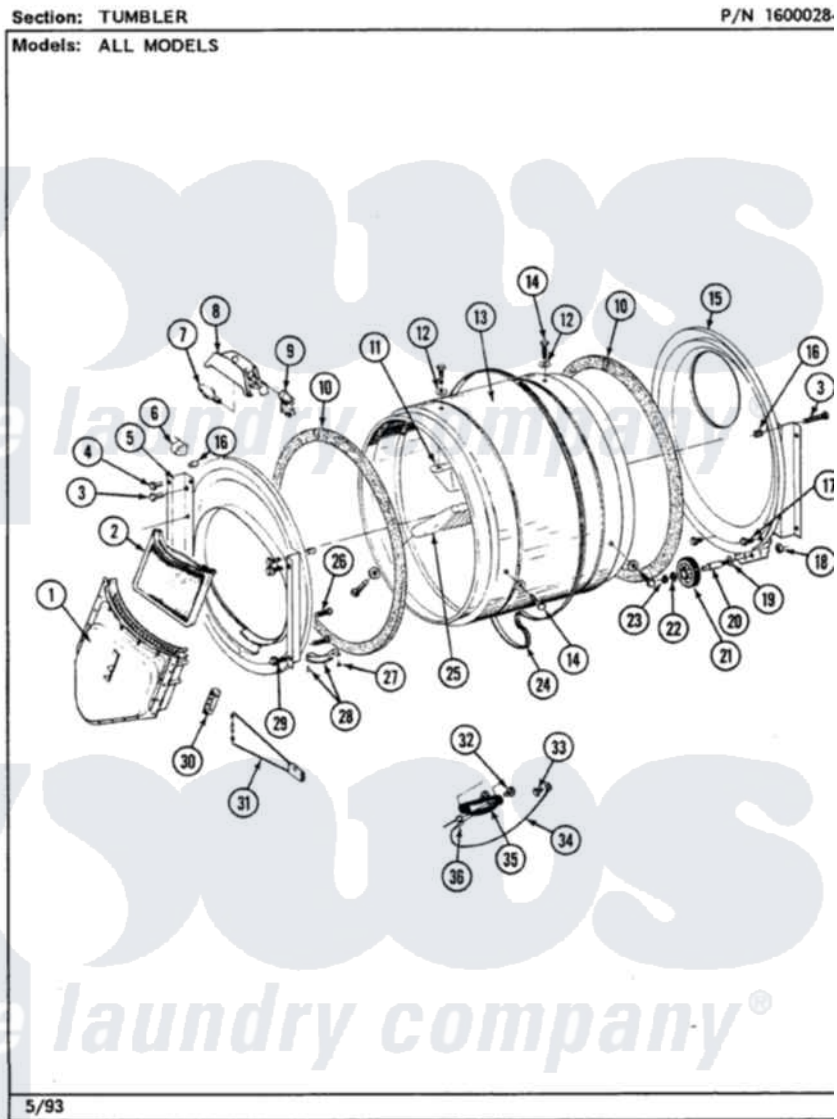

# Maytag LDE8500ACL 08 - TUMBLER

Maytag [Residential Maytag LDE8500ACL Dryer Parts](#) Parts Diagram 08 - TUMBLER  
Click on the part number to view part

Item	Original Part Number	Replaced By	Status	Part Description
1	Y307112	<a href="#">33001016</a>		Outlet Duct Assembly
2	Y307107	<a href="#">33002970</a>		Lint Filte
3	313764		Not Available	SCREW
4	<a href="#">Y313561</a>			Screw----NA
5	307109	<a href="#">33001179</a>		Front, Tumbler
6	<a href="#">Y310376</a>			Clip, Door Switch Harness
10	<a href="#">314820</a>			Seal, Tumbler
11	314803	<a href="#">33001012</a>		Baffle
12	<a href="#">314158</a>			Washer, Baffle To Tumbler
13	306663		Not Available	TUMBLER W/BAFFLES
"	314802		Not Available	TUMBLER W/OUT BAFFLES
14	<a href="#">Y310759</a>			Screw, Tumbler Baffles
15	Y308544	<a href="#">33001178</a>		Back, Tumbler
"	Y307114	<a href="#">33001178</a>		Back, Tumbler
16	313915	<a href="#">31-3915</a>		Tech Sheet
17	211294	<a href="#">90767</a>		Screw, 8A X 3/8 HeX Washer Head Tapping

18	312538	<a href="#">33001443</a>	Nut, Hex
19	Y313347	<a href="#">312535</a>	Washer, Vault Mounting Brk.
20	Y312948	<a href="#">6-3129480</a>	Shaft- Tumbler
21	Y303373	<a href="#">12001541</a>	Drum Roller/Washer Assembly--W
22	<a href="#">312535</a>		Washer, Vault Mounting Brk.
23	410233	<a href="#">9703438</a>	Ring-Retrn
24	<a href="#">Y312959</a>		Poly "V" Belt For Tumbler
25	314804	<a href="#">33001004</a>	Baffle, Tall
26	Y314110	<a href="#">33002917</a>	Screw, No.10-16
27	<a href="#">210720</a>		Rivet, Bearing To Tumbler Frnt
28	<a href="#">306508</a>		Tumbler Bearing Kit ---W
29	Y310632	<a href="#">1163839</a>	Screw