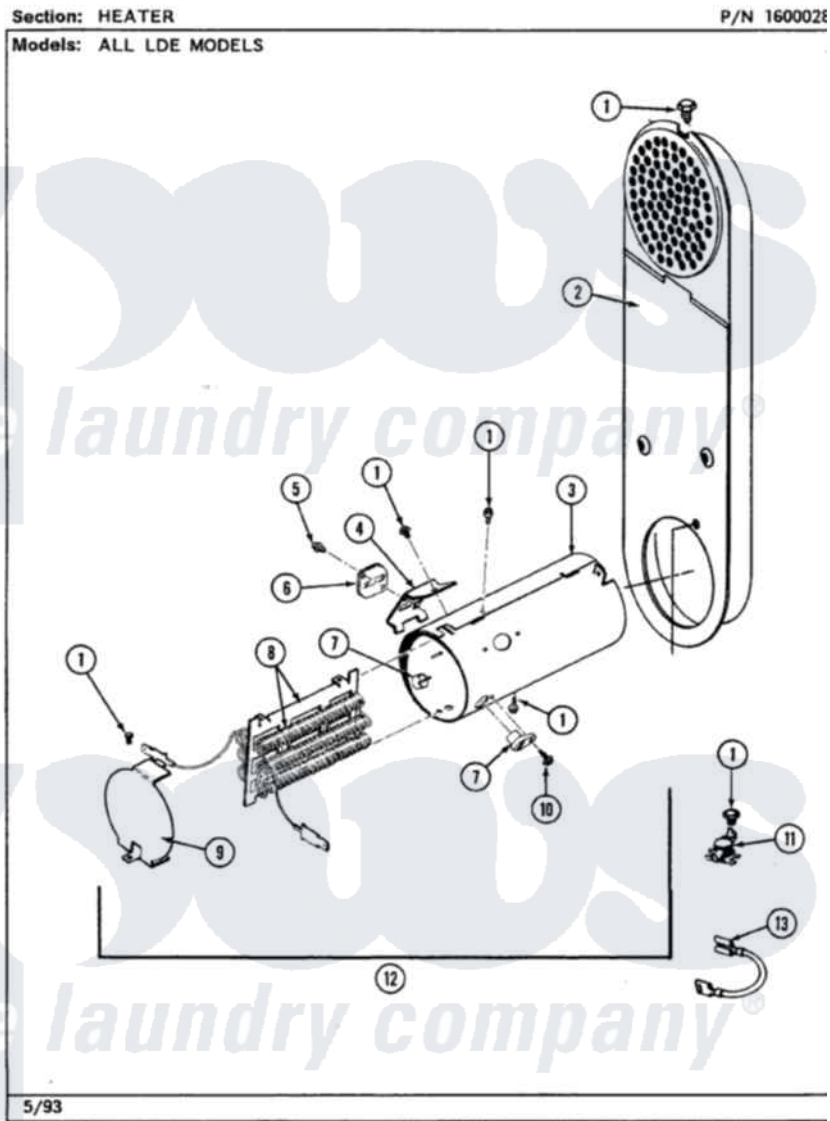

Maytag LDE8500ACW 05 - HEATER

Maytag [Residential Maytag LDE8500ACW Dryer Parts](#) Parts Diagram 05 - HEATER
Click on the part number to view part

Item	Original Part Number	Replaced By	Status	Part Description
1	211294	90767		Screw, 8A X 3/8 HeX Washer Head Tapping
2	308503		Not Available	INLET DUCT ASSEMBLY
"	307120		Not Available	INLET DUCT ASSY.
3	314995			Enclosure, Heater
4	315346			Bracket, Thermal Fuse
5	314848	W10116760		Screw
6	307473			Fuse, Thermal
7	314998			Insulator, Terminal
8	307184	Y308612		Heater Sub-Assembly
9	314999			Shield, Radiant
10	314554		Not Available	SCREW
11	308217			Thermostat, Hi-Limit
"	303396			Thermostat, Hi-Limit
12	307178			Heater Assembly
13	Y307173			Wire, Jumper