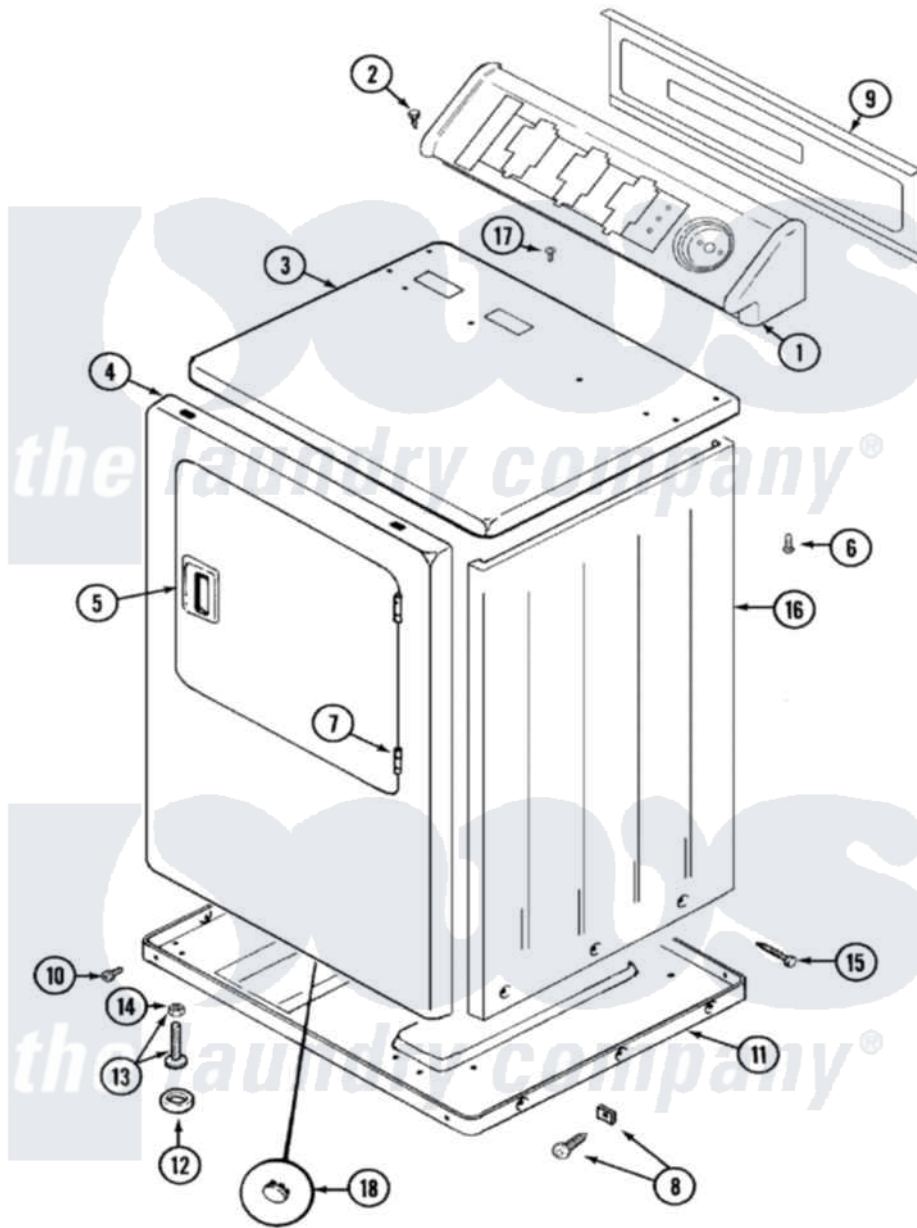

Maytag LDE8506ACE 01 - CABINET-FRONT

Maytag Residential Maytag LDE8506ACE Dryer Parts Parts Diagram 01 - CABINET-FRONT
 Click on the part number to view part

Item	Original Part Number	Replaced By	Status	Part Description
1	33001612		Not Available	CONSOLE (WHT)
2	216423	3370225		Screw
3	33001608			Cover, Top
4	33001610			Panel, Front
"	33001486	98008544		Screw
5	33001241			Handle, Door
6	214354			Screw, Top Cover To Cabnt.
7	33001230			Hinge, Door
8	12001341			Screw And Fastener Kit
9	33001625		Not Available	PANEL, BACK----NA
10	Y313561			Screw----NA
"	Y310632	1163839		Screw
11	Y303361		Not Available	BASE ASSY. (UPPER & LOWER)
12	Y314137			Foot, Rubber
13	Y305086			Adjustable Leg And Nut
14	Y052740	62739		Nut, Lock

15	213007		Xfor Cabinet See Cabinet, Back
16	33001159	33001327	Cabinet
17	210186	3370225	Screw
18	33001614	Not Available	PLUG, FRONT PANEL (WHT)