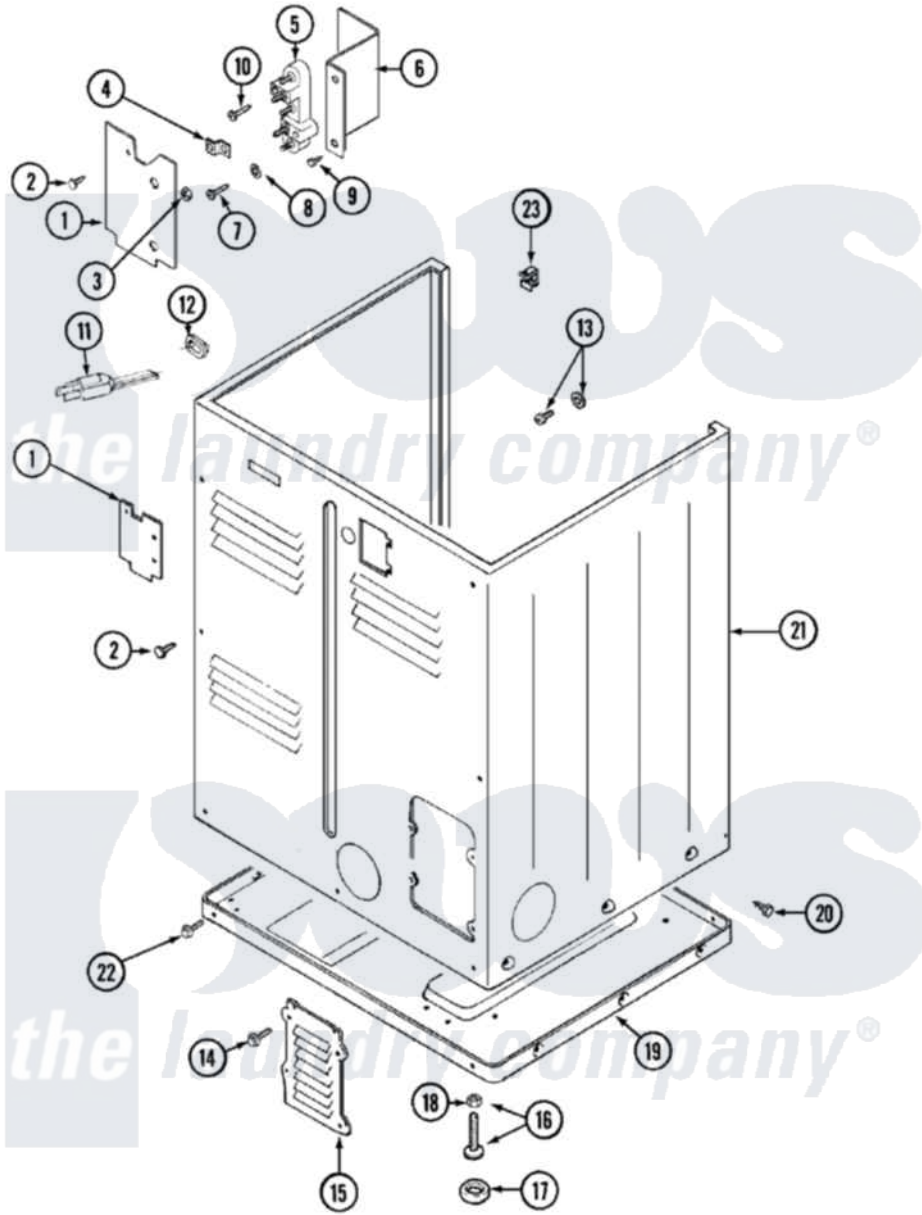

Maytag LDE8506ACE 02 - CABINET-REAR

Maytag [Residential Maytag LDE8506ACE Dryer Parts](#) Parts Diagram 02 - CABINET-REAR
 Click on the part number to view part

Item	Original Part Number	Replaced By	Status	Part Description
1	Y312905		Not Available	COVER, TERMINAL
2	Y313561			Screw----NA
3	311484	112432		Nut
4	Y312184			Strap, Grounding
5	33001244			Block, Terminal
6	Y312904			Bracket, Terminal Block
7	Y312209	W10001200		Screw
8	Y311270			Washer, Terminal Block
9	Y310632	1163839		Screw
10	33001245			Screw----NA
13	303846	22003781		Screw, Ground Strap
14	216423	3370225		Screw
15	Y312951		Not Available	ACCESS COVER, BACK
16	Y305086			Adjustable Leg And Nut
17	Y314137			Foot, Rubber
18	Y052740	62739		Nut, Lock

19	Y303361	Not Available	BASE ASSY. (UPPER & LOWER)
20	213007		Xfor Cabinet See Cabinet, Back
21	33001159	33001327	Cabinet
22	Y310632	1163839	Screw
"	Y313561		Screw---NA