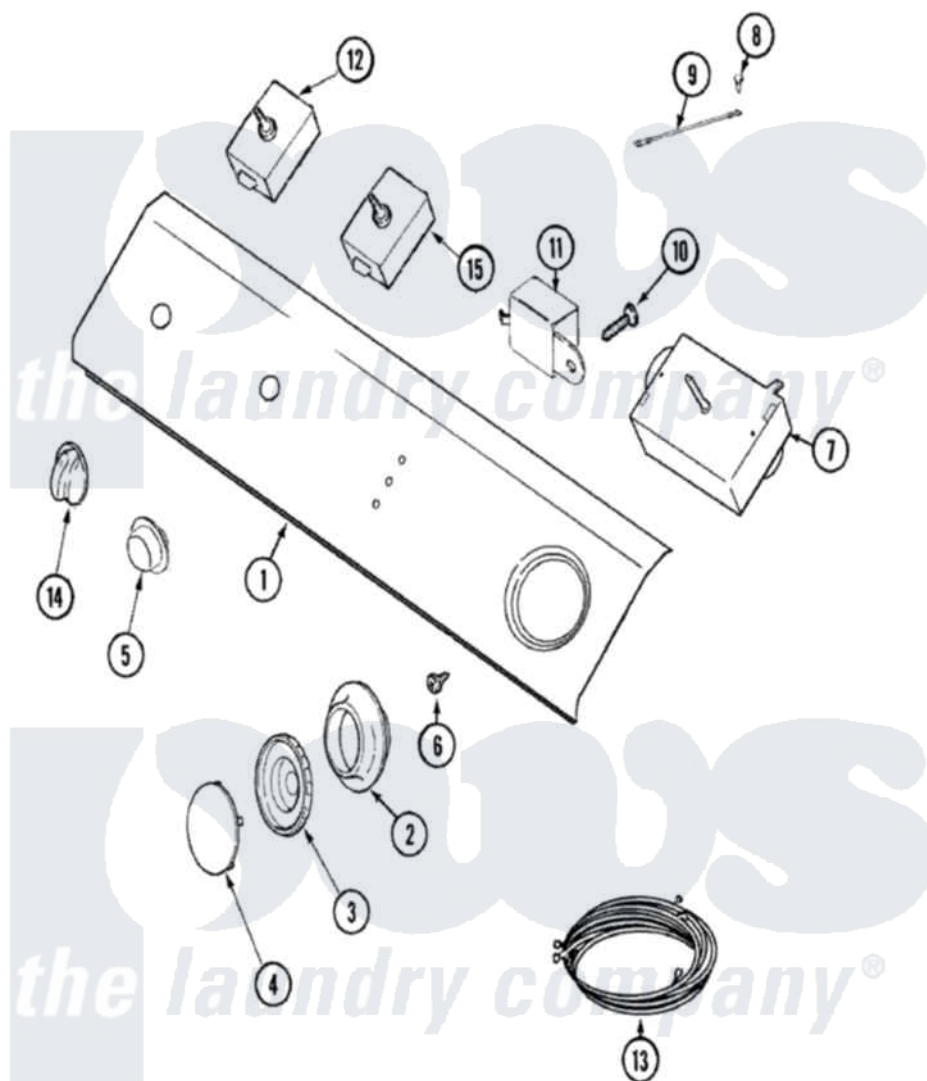

# Maytag LDE8506ACE 03 - CONTROL PANEL

Maytag Residential Maytag LDE8506ACE Dryer Parts Parts Diagram 03 - CONTROL PANEL

Click on the part number to view part

Item	Original Part Number	Replaced By	Status	Part Description
1	33001588		Not Available	PANEL, CONTROL (WHT)
"	22001662	<a href="#">8534058</a>		Screw
2	<a href="#">33001621</a>			Skirt, Timer Dial
3	<a href="#">22001659</a>			Timer Knob - Grey
4	<a href="#">22001664</a>			Timer Knob Insert/Cap
5	33001619	<a href="#">37001071</a>		Button, Push-To-Start
6	33001690	<a href="#">90767</a>		Screw, 8A X 3/8 HeX Washer Head Tapping
7	<a href="#">33001632</a>			Timer
8	210186	<a href="#">3370225</a>		Screw
9	<a href="#">22001654</a>			Wire, Ground
10	216423	<a href="#">3370225</a>		Screw
11	<a href="#">33001623</a>			Buzzer, Non-Adjustable
12	33001726	<a href="#">33001618</a>		Switch- PU
13	<a href="#">33001667</a>			Wire Harness, Main
14	<a href="#">22001663</a>			Knob, Selector Switch
15	<a href="#">33001640</a>			Switch, Temperature