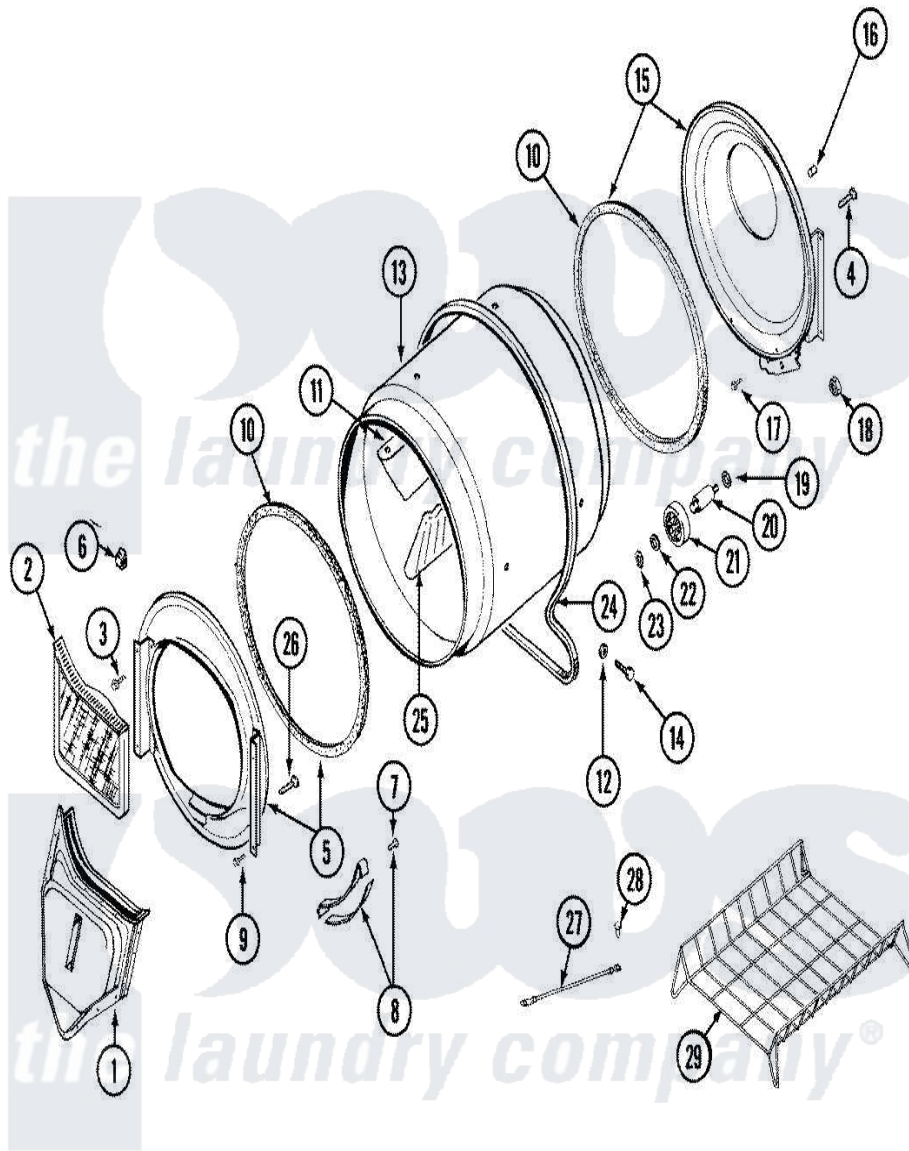

# Maytag LDE8506ACE 08 - TUMBLER

Maytag [Residential Maytag LDE8506ACE Dryer Parts](#) Parts Diagram 08 - TUMBLER  
 Click on the part number to view part

Item	Original Part Number	Replaced By	Status	Part Description
1	<a href="#">33001016</a>			Outlet Duct Assembly
2	33001171	<a href="#">33002970</a>		Lint Filte
3	313764		Not Available	SCREW
4	<a href="#">Y313561</a>			Screw----NA
5	<a href="#">33001179</a>			Front, Tumbler
6	<a href="#">Y310376</a>			Clip, Door Switch Harness
7	<a href="#">210720</a>			Rivet, Bearing To Tumbler Frmt
8	<a href="#">306508</a>			Tumbler Bearing Kit ----W
9	Y310632	<a href="#">1163839</a>		Screw
10	<a href="#">314820</a>			Seal, Tumbler
11	<a href="#">33001012</a>			Baffle
12	<a href="#">314158</a>			Washer, Baffle To Tumbler
13	33001108		Not Available	DRYER TUMBLER, W/O BAFFLES
14	<a href="#">Y310759</a>			Screw, Tumbler Baffles
15	<a href="#">33001178</a>			Back, Tumbler
16	313915	<a href="#">31-3915</a>		Tech Sheet

17	Y310632	<a href="#">1163839</a>	Screw
18	312538	<a href="#">33001443</a>	Nut, Hex
19	Y313347	<a href="#">312535</a>	Washer, Vault Mounting Brk.
20	Y312948	<a href="#">6-3129480</a>	Shaft- Tumbler
21	Y303373	<a href="#">12001541</a>	Drum Roller/Washer Assembly--W
22	<a href="#">312535</a>		Washer, Vault Mounting Brk.
23	410233	<a href="#">9703438</a>	Ring-Retrn
24	<a href="#">Y312959</a>		Poly "V" Belt For Tumbler
25	<a href="#">33001004</a>		Baffle, Tall
26	Y314110	<a href="#">33002917</a>	Screw, No.10-16
27	<a href="#">901220</a>		Ground Wire
28	910343	<a href="#">488234</a>	Screw 8-32 X 1/4
29	<a href="#">Y308116</a>		Rack, Drying