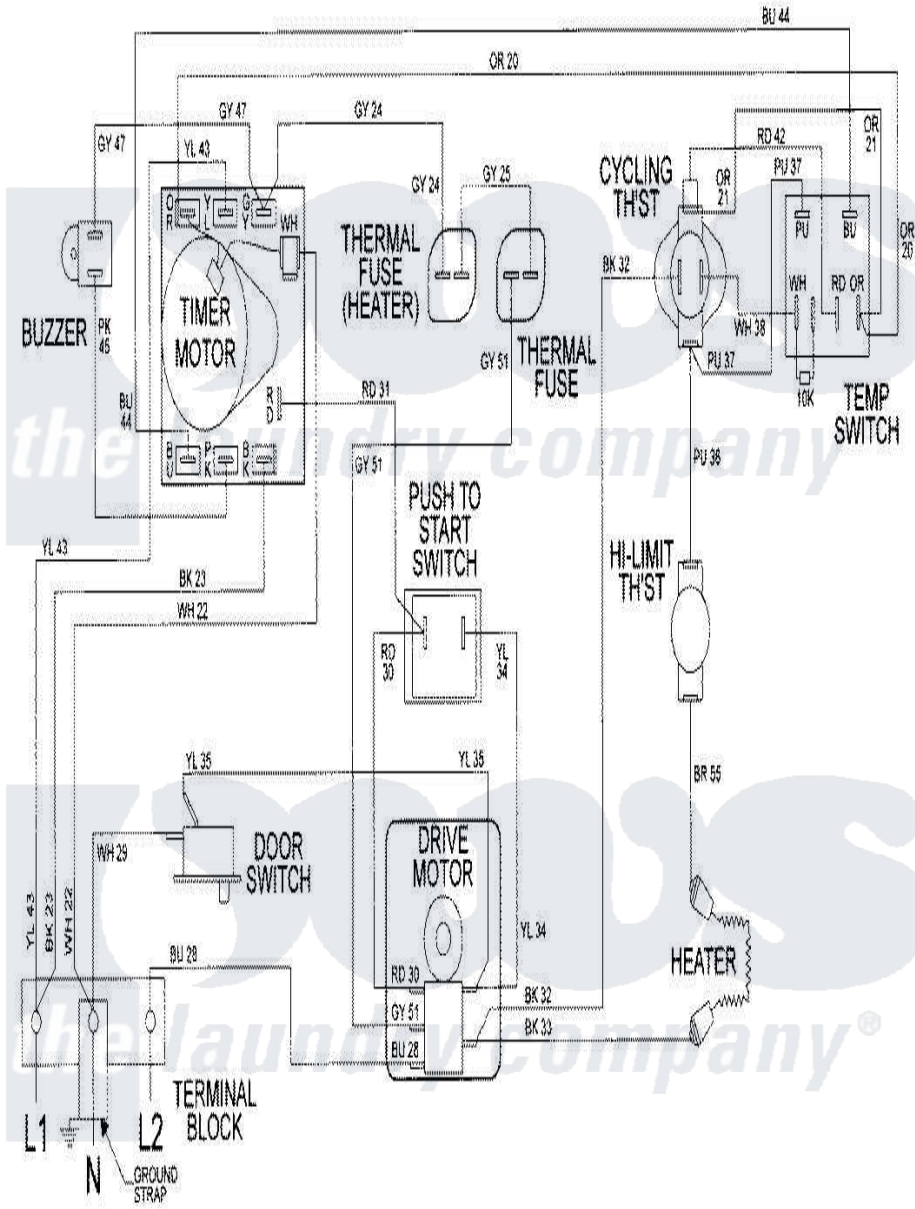

Maytag LDE8506ACE 09 - WIRING INFORMATION

Maytag Residential Maytag LDE8506ACE Dryer Parts Parts Diagram 09 - WIRING INFORMATION
 Click on the part number to view part

Item	Original Part Number	Replaced By	Status	Part Description
NI	15002034		Not Available	WIRING INFORMATION