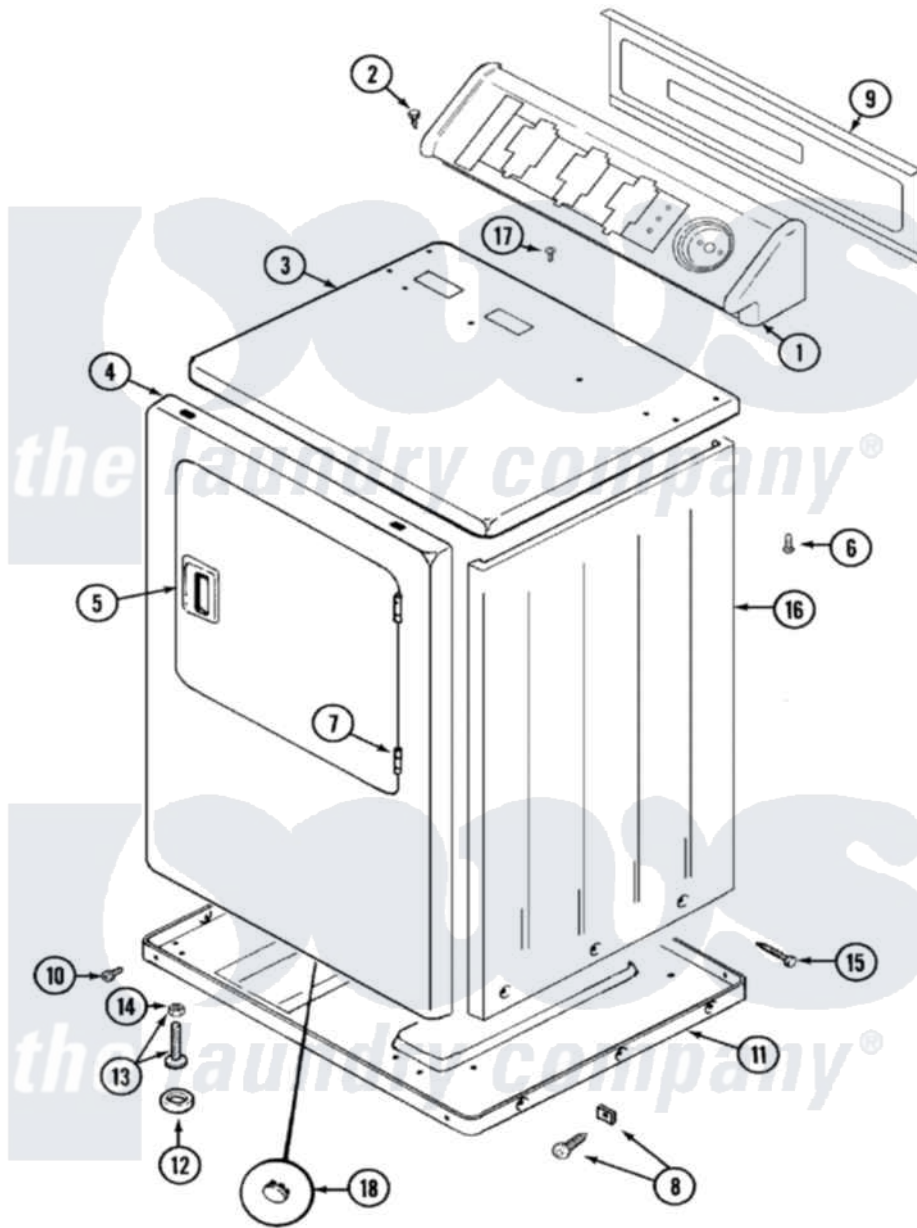

Maytag LDE8506ADE 01 - CABINET-FRONT

Maytag Residential Maytag LDE8506ADE Dryer Parts Parts Diagram 01 - CABINET-FRONT
 Click on the part number to view part

Item	Original Part Number	Replaced By	Status	Part Description
1	33001612		Not Available	CONSOLE (WHT)
2	216423	3370225		Screw
3	33001608			Cover, Top
4	33001610			Panel, Front
"	33001486	98008544		Screw
5	33001241			Handle, Door
6	214354			Screw, Top Cover To Cabnt.
7	33001230			Hinge, Door
8	12001341			Screw And Fastener Kit
9	33001625		Not Available	PANEL, BACK----NA
10	Y313561			Screw----NA
"	Y310632	1163839		Screw
11	Y303361		Not Available	BASE ASSY. (UPPER & LOWER)
12	Y314137			Foot, Rubber
13	Y305086			Adjustable Leg And Nut
14	Y052740	62739		Nut, Lock

15	213007		Xfor Cabinet See Cabinet, Back
16	33001159	33001327	Cabinet
17	210186	3370225	Screw
18	33001614	Not Available	PLUG, FRONT PANEL (WHT)