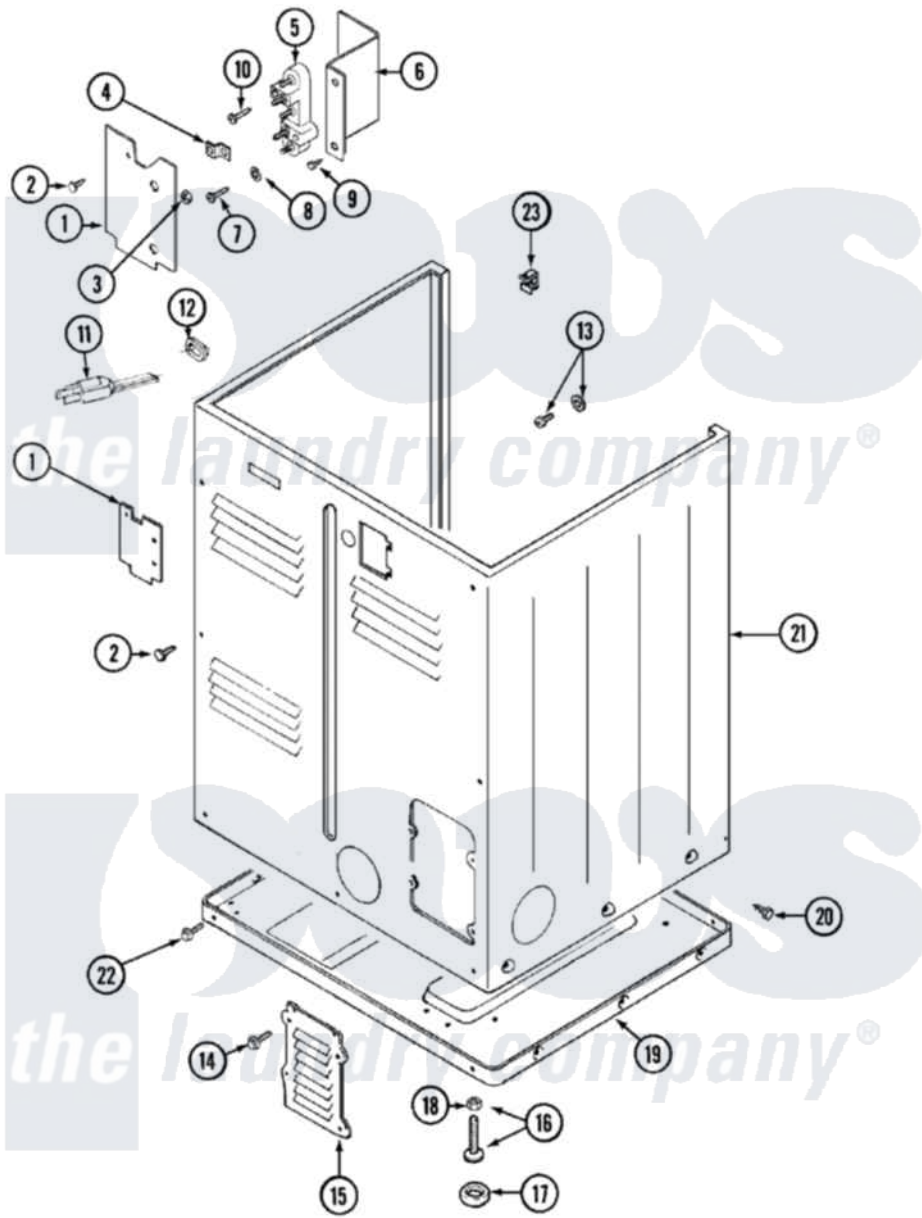

Maytag LDE8506ADE 02 - CABINET-REAR

Maytag [Residential Maytag LDE8506ADE Dryer Parts](#) Parts Diagram 02 - CABINET-REAR
 Click on the part number to view part

| Item | Original Part Number | Replaced By | Status | Part Description |
|------|--------------------------|---------------------------|---------------|-----------------------------|
| 1 | Y312905 | | Not Available | COVER, TERMINAL |
| 2 | Y313561 | | | Screw---NA |
| 3 | 311484 | 112432 | | Nut |
| 5 | 33001244 | | | Block, Terminal |
| 6 | Y312904 | | | Bracket, Terminal Block |
| 7 | Y312209 | W10001200 | | Screw |
| 11 | 305168 | 33002916 | | Power Cord, Canadian 240V |
| " | 33001425 | | | Locknut, Eared For Canadian |
| 13 | 303846 | 22003781 | | Screw, Ground Strap |
| 14 | 216423 | 3370225 | | Screw |
| 15 | Y312951 | | Not Available | ACCESS COVER, BACK |
| 16 | Y305086 | | | Adjustable Leg And Nut |
| 17 | Y314137 | | | Foot, Rubber |
| 18 | Y052740 | 62739 | | Nut, Lock |
| 19 | Y303361 | | Not Available | BASE ASSY. (UPPER & LOWER) |
| | | | | Yfor Cabinet See Cabinet |