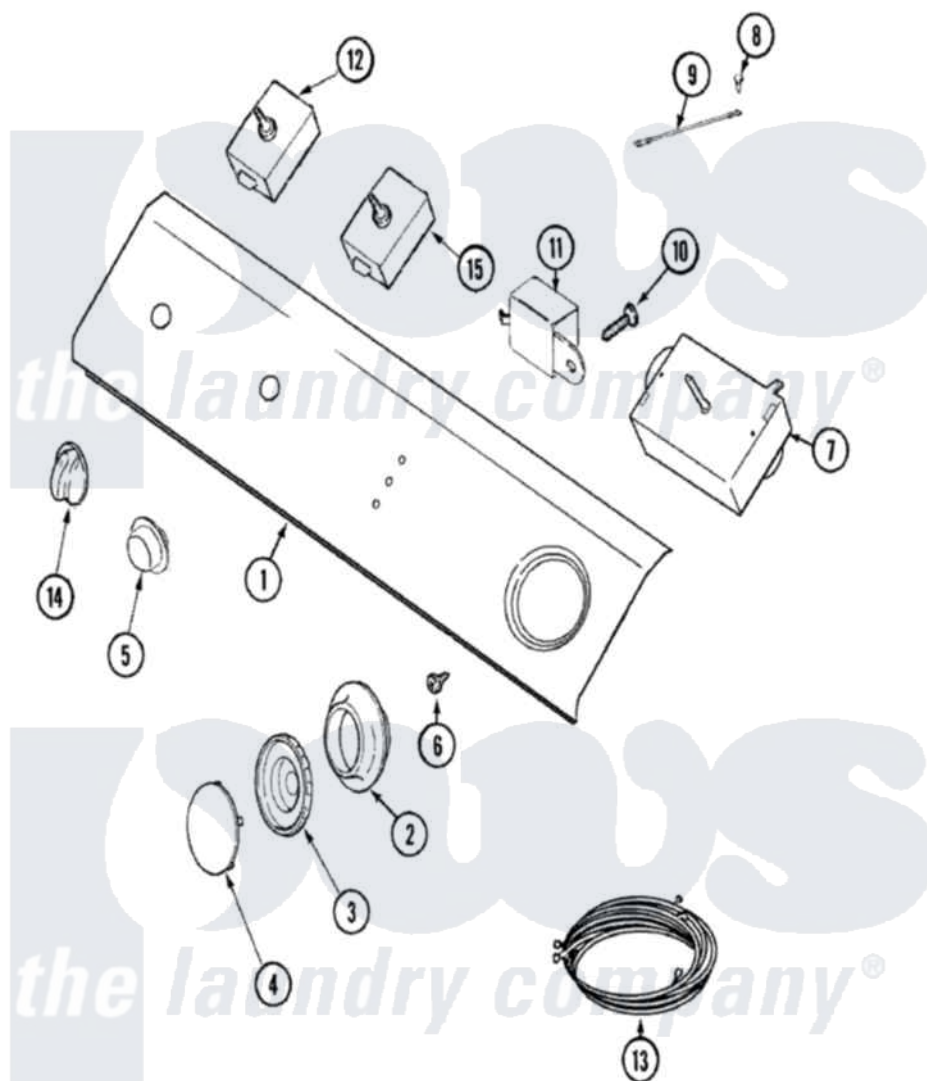

# Maytag LDE8506ADE 03 - CONTROL PANEL

Maytag [Residential Maytag LDE8506ADE Dryer Parts](#) Parts Diagram 03 - CONTROL PANEL

[Click on the part number to view part](#)

Item	Original Part Number	Replaced By	Status	Part Description
1	33001588		Not Available	PANEL, CONTROL (WHT)
"	22001662	<a href="#">8534058</a>		Screw
2	<a href="#">33001621</a>			Skirt, Timer Dial
3	<a href="#">22001659</a>			Timer Knob - Grey
4	<a href="#">22001664</a>			Timer Knob Insert/Cap
5	33001619	<a href="#">37001071</a>		Button, Push-To-Start
6	33001690	<a href="#">90767</a>		Screw, 8A X 3/8 HeX Washer Head Tapping
7	<a href="#">33001632</a>			Timer
8	210186	<a href="#">3370225</a>		Screw
9	<a href="#">22001654</a>			Wire, Ground
10	216423	<a href="#">3370225</a>		Screw
11	<a href="#">33001623</a>			Buzzer, Non-Adjustable
12	33001726	<a href="#">33001618</a>		Switch- PU
13	<a href="#">33001667</a>			Wire Harness, Main
14	<a href="#">22001663</a>			Knob, Selector Switch
15	<a href="#">33001640</a>			Switch, Temperature