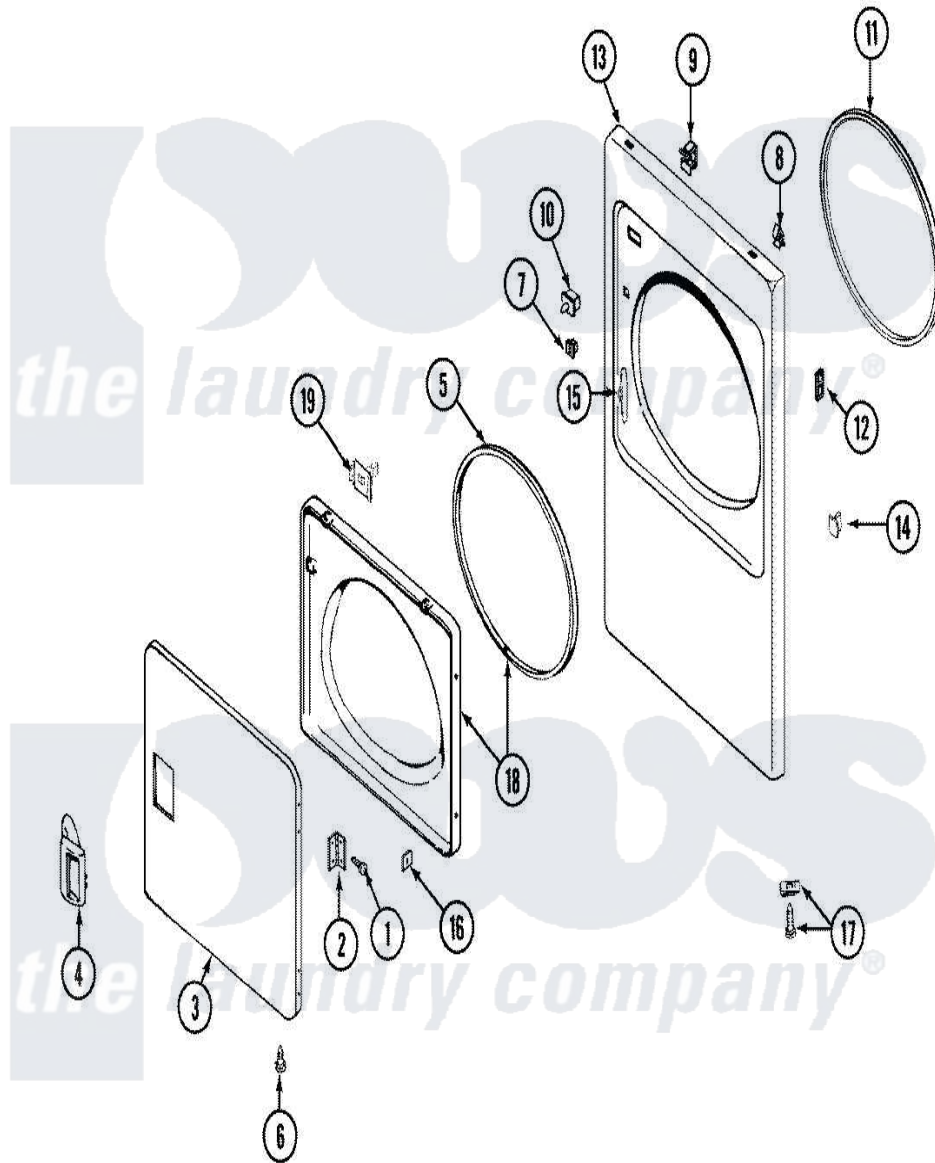

# Maytag LDE8506ADE 04 - DOOR

Maytag [Residential Maytag LDE8506ADE Dryer Parts](#) Parts Diagram 04 - DOOR  
 Click on the part number to view part

Item	Original Part Number	Replaced By	Status	Part Description
1	<a href="#">Y314062</a>			Screw, Door Hinge And Panel
2	<a href="#">33001230</a>			Hinge, Door
3	<a href="#">22001817</a>			Sheet, Sound Damper
"	<a href="#">33001240</a>			Door
4	<a href="#">33001241</a>			Handle, Door
5	<a href="#">33001131</a>			Seal, Door
6	33001132	<a href="#">33002342</a>		Plug, Sifht Hole
7	Y304578	<a href="#">LA-1003</a>		Door Catch Kit
8	<a href="#">22001650</a>			Fastener, Spring
9	<a href="#">Y310376</a>			Clip, Door Switch Harness
10	33001509	<a href="#">W10169313</a>		Switch-Dor
11	<a href="#">314937</a>			Seal, Front Panel
12	33001487		Not Available	NUT, SPEED
13	33001486	<a href="#">98008544</a>		Screw
"	<a href="#">33001610</a>			Panel, Front
14	33001174	<a href="#">LA-1003</a>		Door Catch Kit

15	<a href="#">33001175</a>		Cover, Hinge Hole
16	<a href="#">Y313910</a>		Clip, Door Liner To Outer Panel
17	<a href="#">12001341</a>		Screw And Fastener Kit
18	33001243	Not Available	PANEL, INNER DOOR (W/SEAL)
19	<a href="#">33001305</a>		Strike, Door