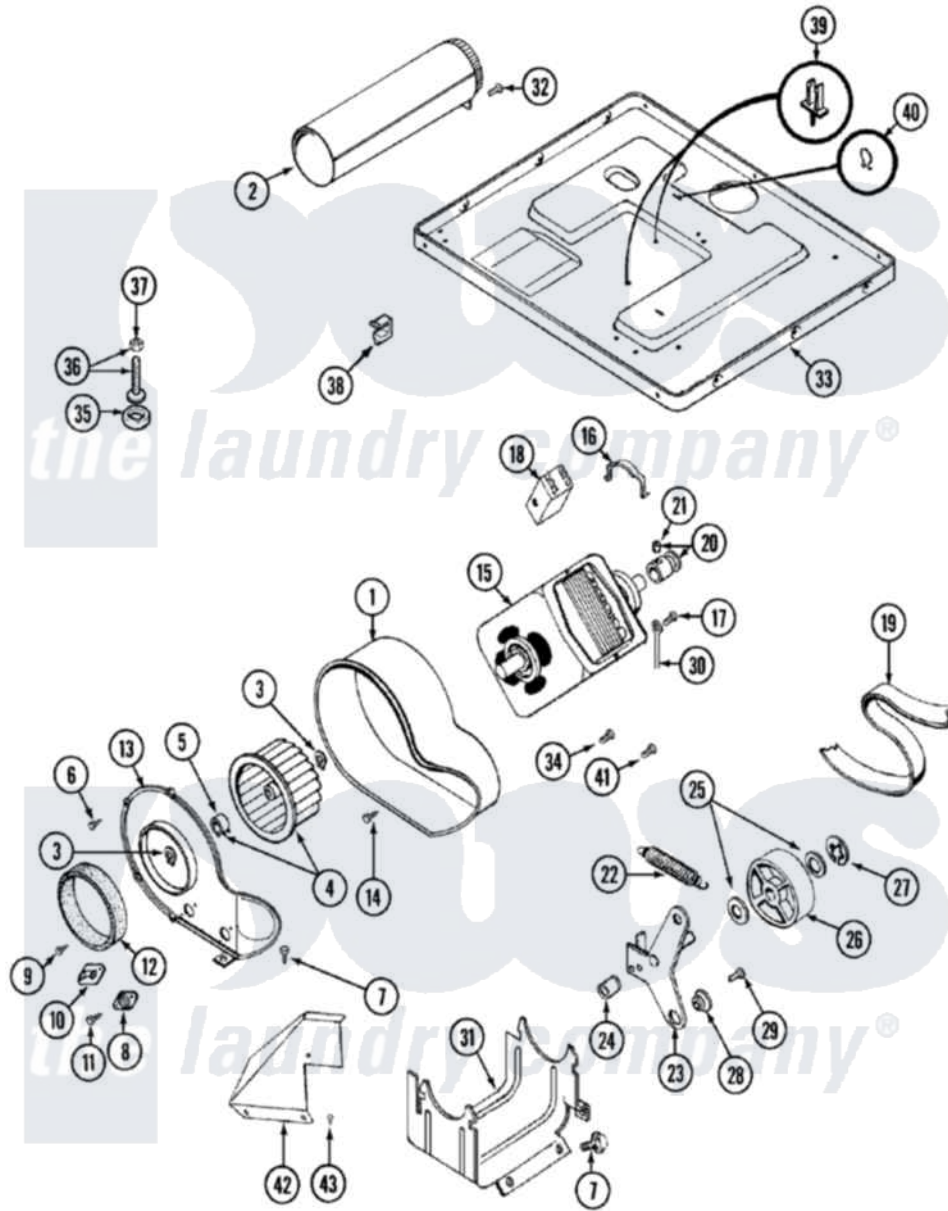

Maytag LDE8506ADE 07 - MOTOR DRIVE

Maytag [Residential Maytag LDE8506ADE Dryer Parts](#) Parts Diagram 07 - MOTOR DRIVE
 Click on the part number to view part

Item	Original Part Number	Replaced By	Status	Part Description
1	Y312893			Housing, Blower
2	Y303442			EXHAUST DUCT ASSEMBLY
3	410233	9703438		Ring-Retrn
4	Y303836			Blower Wheel Assembly And Clamp
5	312967			Clamp, Blower Housing
6	Y312961	W10116751		Screw
7	Y313561			Screw----NA
8	307249			Thermostat, Multi-Temp
9	211294	90767		Screw, 8A X 3/8 HeX Washer Head Tapping
10	306604			Cut-Off, Thermal Part Not Used
11	314848	W10116760		Screw
12	Y312901			Seal, Housing Cover
13	314846			Cover, Blower Housing
14	314818	1163839		Screw

15	Y303358	W10410999	Motor-Drive
16	Y015825		Clip, Motor To Motor Support
18	Y303877		Not Available
			SWITCH, MOTOR EXTERNAL START No.303358-2, No.303358-4, 303358-7
"	Y303879		Switch, Motor External Start
"	306207		Not Available
			(PROD. No.303358-8 & No.303358-9)
19	Y312959		Poly "V" Belt For Tumbler
20	Y305185	6-3051850	Pulley- MO
21	Y053241		Set Screw, Motor Pulley
22	Y303945		IDLER SPRING ASSY. W/PLUG
23	Y303363	6-3033630	Idler Arm
24	Y313582	W10116756	Spacer
25	Y312527		Washer, Idler Shaft
26	Y303705	6-3037050	Pulley- ID
27	312958	354987	Ring, Retaining
28	Y312894	315772	Sleeve, Idler Arm
29	Y014874		Screw, Idler Arm And Sleeve
31	312897		Not Available
			SUPPORT, MOTOR
32	Y310632	1163839	Screw
33	Y305084		Base Assembly
35	Y314137		Foot, Rubber
36	Y305086		Adjustable Leg And Nut
37	Y052740	62739	Nut, Lock
38	Y310376		Clip, Door Switch Harness
39	315471	22003298	Retainer, Wire
40	410490		Spring, Retainer Wire Harness
41	Y312961	W10116751	Screw
42	315122		Not Available
			COVER, THERMOSTAT PART NOT USED (MDE ONLY)
43	Y310632	1163839	Screw