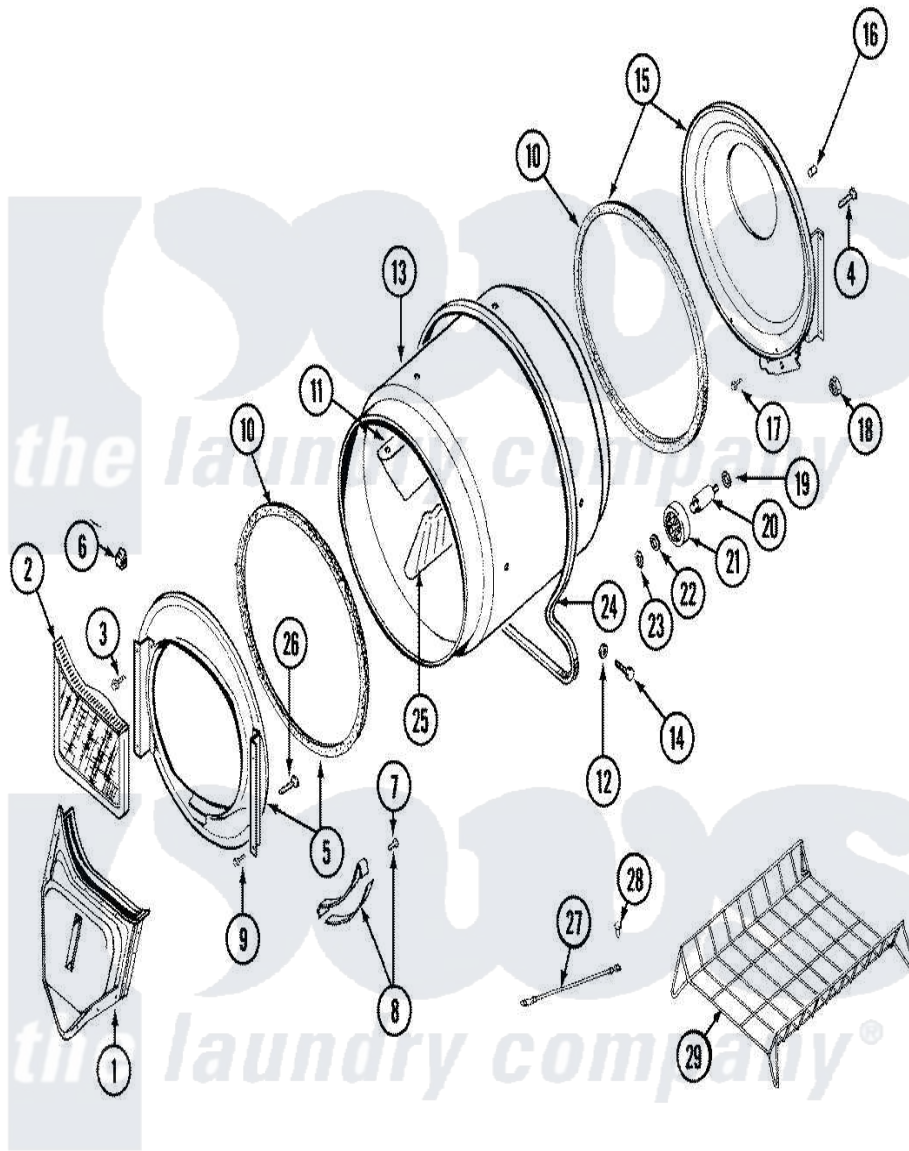

# Maytag LDE8506ADE 08 - TUMBLER

Maytag [Residential Maytag LDE8506ADE Dryer Parts](#) Parts Diagram 08 - TUMBLER  
 Click on the part number to view part

Item	Original Part Number	Replaced By	Status	Part Description
1	<a href="#">33001016</a>			Outlet Duct Assembly
2	33001171	<a href="#">33002970</a>		Lint Filte
3	313764		Not Available	SCREW
4	<a href="#">Y313561</a>			Screw----NA
5	<a href="#">33001179</a>			Front, Tumbler
6	<a href="#">Y310376</a>			Clip, Door Switch Harness
7	<a href="#">210720</a>			Rivet, Bearing To Tumbler Frmt
8	<a href="#">306508</a>			Tumbler Bearing Kit ---W
9	Y310632	<a href="#">1163839</a>		Screw
10	<a href="#">314820</a>			Seal, Tumbler
11	<a href="#">33001012</a>			Baffle
12	<a href="#">314158</a>			Washer, Baffle To Tumbler
13	33001108		Not Available	DRYER TUMBLER, W/O BAFFLES
14	<a href="#">Y310759</a>			Screw, Tumbler Baffles
15	<a href="#">33001178</a>			Back, Tumbler
16	313915	<a href="#">31-3915</a>		Tech Sheet

17	Y310632	<a href="#">1163839</a>	Screw
18	312538	<a href="#">33001443</a>	Nut, Hex
19	Y313347	<a href="#">312535</a>	Washer, Vault Mounting Brk.
20	Y312948	<a href="#">6-3129480</a>	Shaft- Tumbler
21	Y303373	<a href="#">12001541</a>	Drum Roller/Washer Assembly--W
22	<a href="#">312535</a>		Washer, Vault Mounting Brk.
23	410233	<a href="#">9703438</a>	Ring-Retrn
24	<a href="#">Y312959</a>		Poly "V" Belt For Tumbler
25	<a href="#">33001004</a>		Baffle, Tall
26	Y314110	<a href="#">33002917</a>	Screw, No.10-16
29	<a href="#">Y308116</a>		Rack, Drying