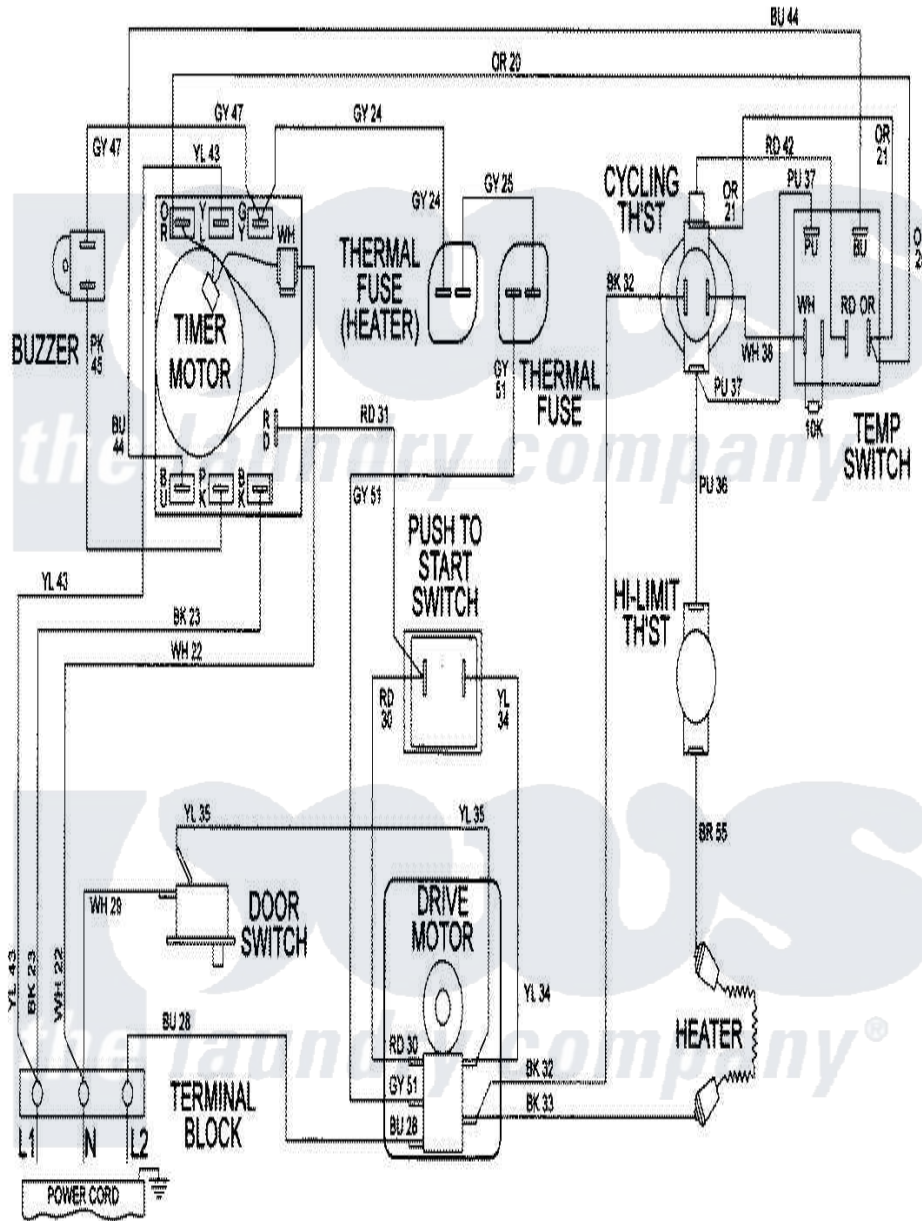

Maytag LDE8506ADE 09 - WIRING INFORMATION

Maytag [Residential Maytag LDE8506ADE Dryer Parts](#) Parts Diagram 09 - WIRING INFORMATION
 Click on the part number to view part

Item	Original Part Number	Replaced By	Status	Part Description
NI	15001946		Not Available	WIRING INFORMATION