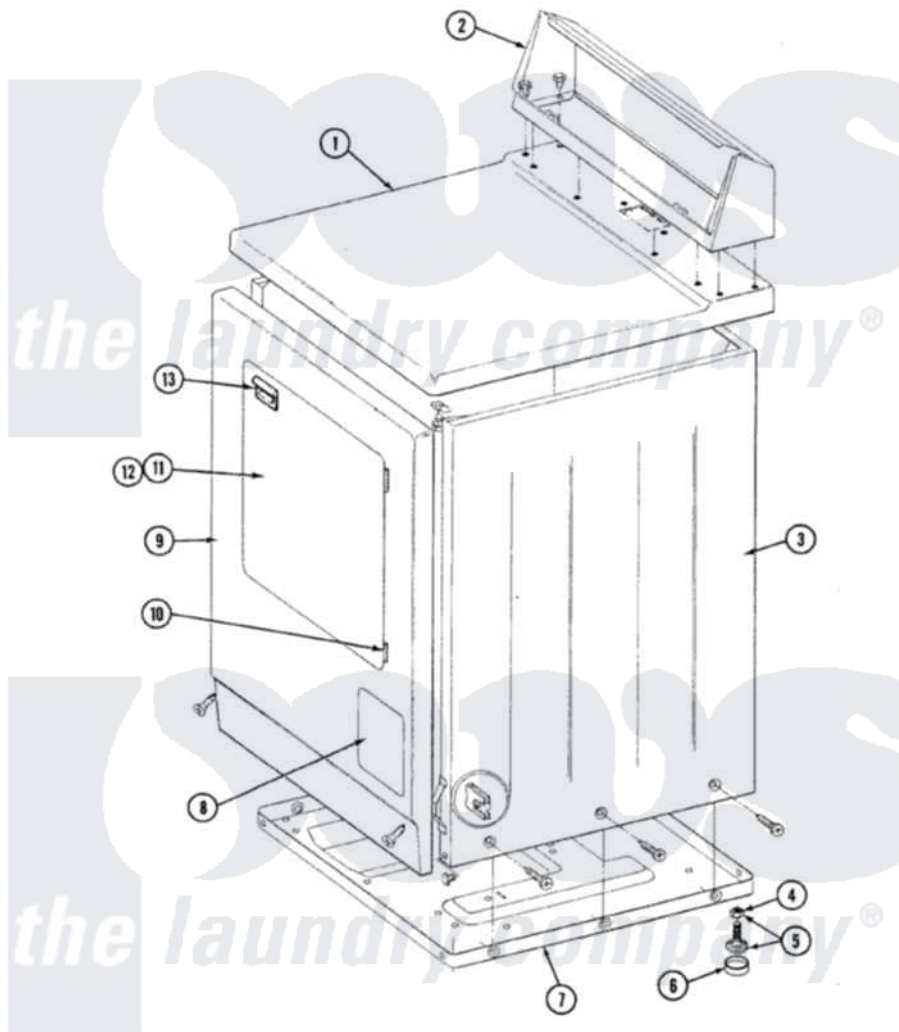

Maytag LDE8600 03 - FRONT VIEW

SECTION: FRONT VIEW
MODEL: DE-D6 MODELS

Issue Date: 6/90

56

Maytag [Residential Maytag LDE8600 Dryer Parts](#) Parts Diagram 03 - FRONT VIEW
Click on the part number to view part

| Item | Original Part Number | Replaced By | Status | Part Description |
|------|-------------------------|--------------------------|---------------|-----------------------------|
| 1 | 307104L | | | Top Cover Assembly |
| " | 204445 | | | Screw And Fastener Assembly |
| 2 | Y313559 | | | Screw |
| " | 305193L | | | Console |
| 3 | 307124L | | Not Available | CABINET ASSY ALMOND |
| " | Y310632 | 1163839 | | Screw |
| 4 | Y052740 | 62739 | | Nut, Lock |
| 5 | Y305086 | | | Adjustable Leg And Nut |
| 6 | Y314137 | | | Foot, Rubber |
| 7 | Y303361 | | Not Available | BASE ASSY. (UPPER & LOWER) |
| 9 | 308000L | | | Front Panel Assembly |
| 10 | 307099 | 33001230 | | Hinge, Door |
| 11 | 307111L | 308061L | | Door Assembly---NA |
| 12 | 314966L | | Not Available | DOOR PANEL ALMOND |
| 13 | 314972 | | | Handle Door ALM |