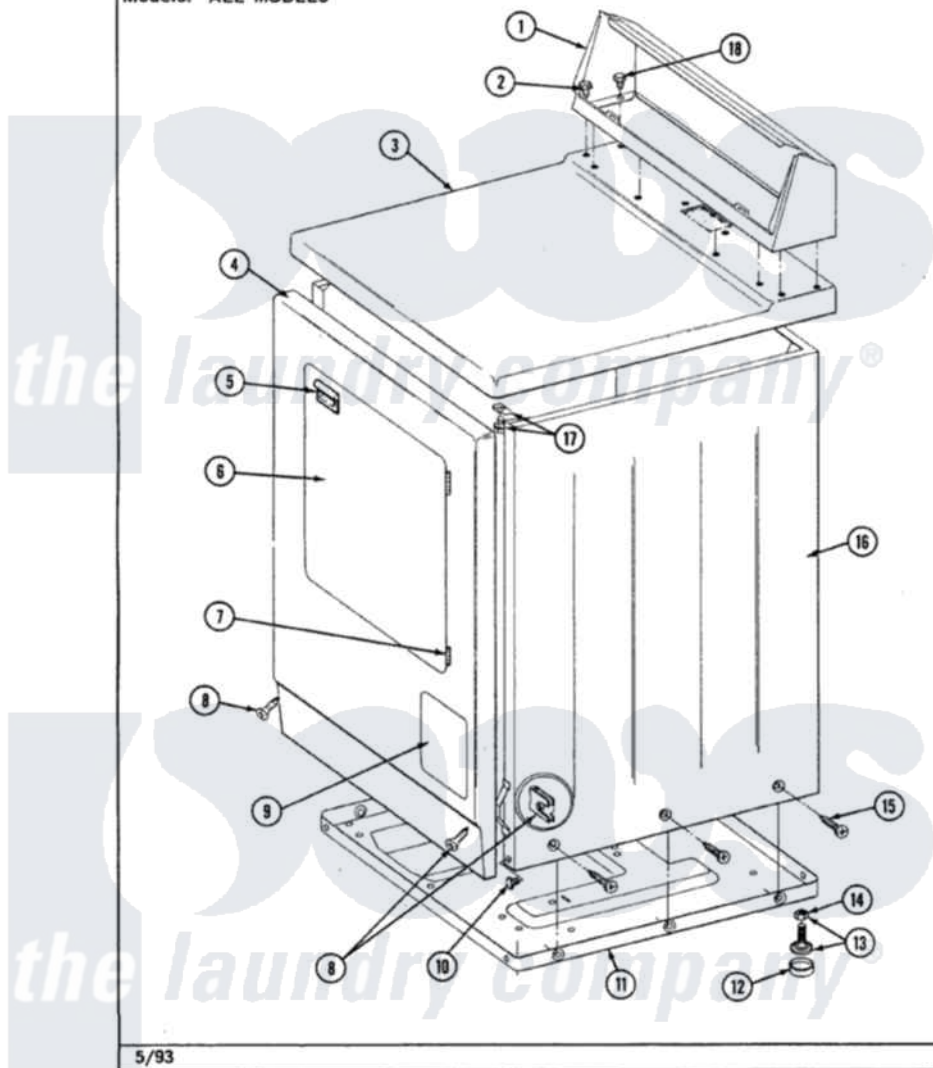

Maytag LDE8600ACL 01 - CABINET-FRONT

Section: CABINET-FRONT

P/N 1600028

Models: ALL MODELS

5/93

Maytag [Residential Maytag LDE8600ACL Dryer Parts](#) Parts Diagram 01 - CABINET-FRONT

[Click on the part number to view part](#)

Item	Original Part Number	Replaced By	Status	Part Description
1	305193L			Console
2	Y313559			Screw
3	307104L			Top Cover Assembly
4	308000L			Front Panel Assembly
"	307998L			Front Panel---NA
5	314972			Handle Door ALM
6	314966L		Not Available	DOOR PANEL ALMOND
"	307111L	308061L		Door Assembly---NA
7	307099	33001230		Hinge, Door
8	204439			Screw And Fstner Assembly
9	302542L		Not Available	PART NOT USED. (DG ONLY)
10	Y310632	1163839		Screw
11	Y303361		Not Available	BASE ASSY. (UPPER & LOWER)
12	Y314137			Foot, Rubber
13	Y305086			Adjustable Leg And Nut
14	Y052740	62739		Nut, Lock

15	213007		Xfor Cabinet See Cabinet, Back
16	307124L	Not Available	CABINET ASSY ALMOND
17	204445		Screw And Fastener Assembly
18	211294	90767	Screw, 8A X 3/8 HeX Washer Head Tapping