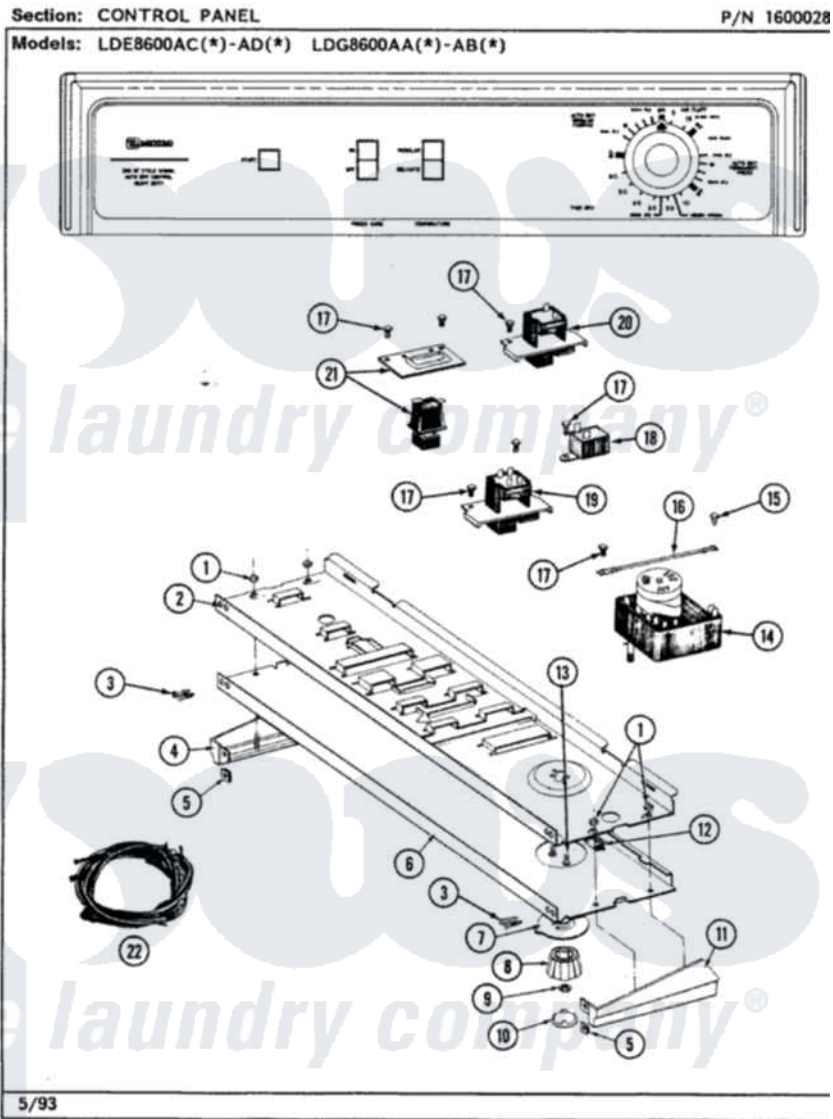

# Maytag LDE8600ACL 03 - CONTROL PANEL

Maytag Residential Maytag LDE8600ACL Dryer Parts Parts Diagram 03 - CONTROL PANEL  
 Click on the part number to view part

Item	Original Part Number	Replaced By	Status	Part Description
1	<a href="#">214872</a>			Palnut, End Cap Note: Nut, Lamp Holder
2	<a href="#">314184</a>			Back Up Plate
3	<a href="#">210932</a>			Screw, No.8 X 9/16 Ctsk Note: Screw, Inlet Duct
4	207215		Not Available	END CAP LH
5	<a href="#">214894</a>			Fastener, End Cap
6	308347	<a href="#">313307</a>		Knob
7	<a href="#">315042</a>			Dial Skirt
8	<a href="#">315041</a>			Knob, Timer
9	<a href="#">312273</a>			Nut, Control Knob
10	314723	<a href="#">W10133501</a>		Cap, Knob
11	207216		Not Available	END CAP RH
12	<a href="#">214897</a>			Pad, Control Panel
13	315317	<a href="#">488234</a>		Screw 8-32 X 1/4
14	Y308255		Not Available	TIMER
15	211204	<a href="#">00767</a>		Screw, 8A X 3/8 HeX Washer

15	211234	<a href="#">30707</a>	Head Tapping
16	<a href="#">204807</a>		Ground Wire, Supp. Plte To Top Cover
17	211168	<a href="#">W10139210</a>	Screw, 8-18 X 5/16
18	305205	<a href="#">694419</a>	Mini-Buzzer
19	<a href="#">307310</a>		Press Care Switch
20	<a href="#">207365</a>		2 Button Switch
21	<a href="#">307305</a>		Switch Push To Start
22	308321	Not Available	WIRE HARNESS
23	16000327	Not Available	GUIDE, QUICK REF. - MAYTAG
"	315084	Not Available	MANUAL, USE & CARE
"	315098	Not Available	MANUAL, USE & CARE