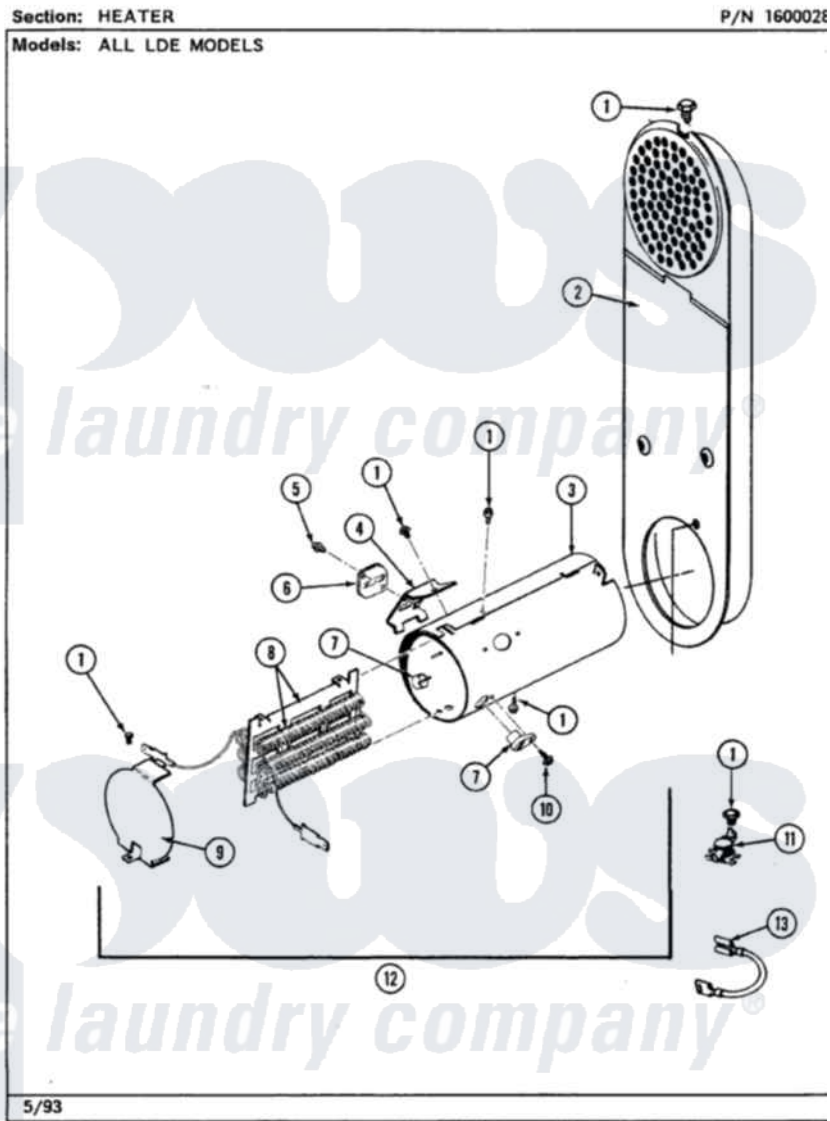

Maytag LDE8600ACL 05 - HEATER

Maytag [Residential Maytag LDE8600ACL Dryer Parts](#) Parts Diagram 05 - HEATER
Click on the part number to view part

Item	Original Part Number	Replaced By	Status	Part Description
1	211294	90767		Screw, 8A X 3/8 HeX Washer Head Tapping
2	308503		Not Available	INLET DUCT ASSEMBLY
"	307120		Not Available	INLET DUCT ASSY.
3	314995			Enclosure, Heater
4	315346			Bracket, Thermal Fuse
5	314848	W10116760		Screw
6	307473			Fuse, Thermal
7	314998			Insulator, Terminal
8	307184	Y308612		Heater Sub-Assembly
9	314999			Shield, Radiant
10	314554		Not Available	SCREW
11	308217			Thermostat, Hi-Limit
"	303396			Thermostat, Hi-Limit
12	307178			Heater Assembly
13	Y307173			Wire, Jumper