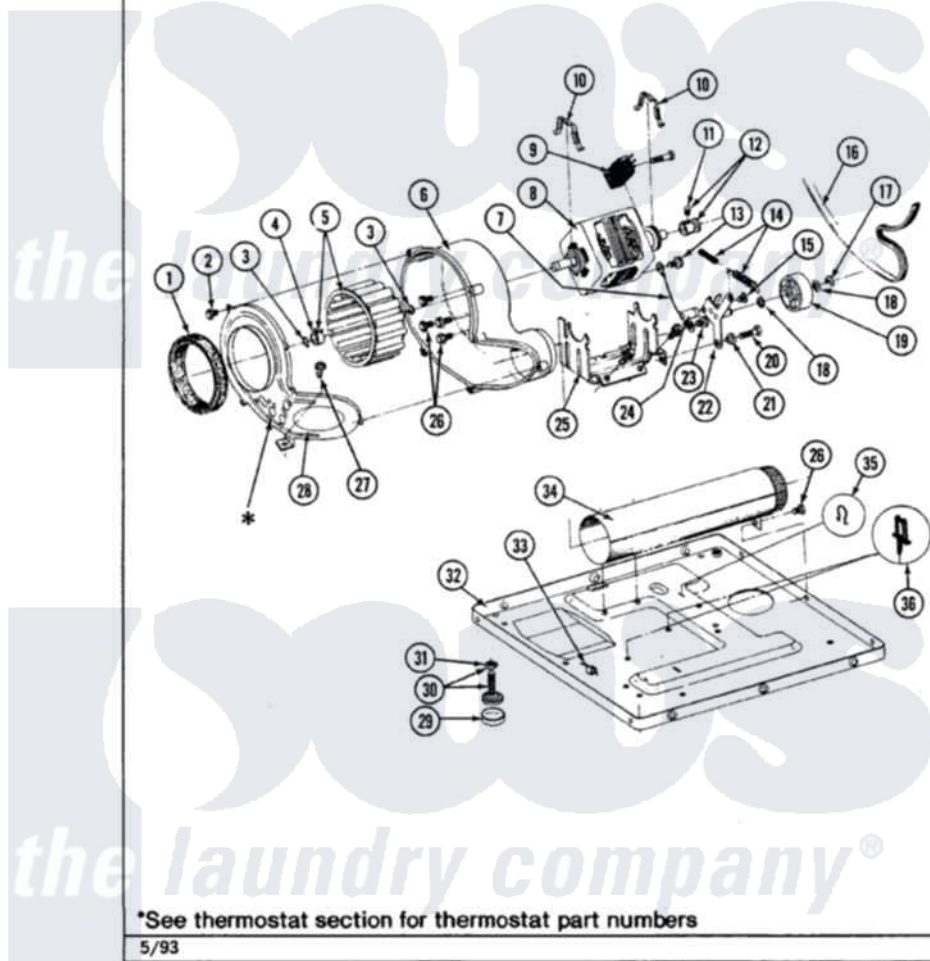

# Maytag LDE8600ACL 06 - MOTOR DRIVE

Section: MOTOR DRIVE

P/N 1600028

Models: ALL MODELS

Maytag [Residential Maytag LDE8600ACL Dryer Parts](#) Parts Diagram 06 - MOTOR DRIVE

[Click on the part number to view part](#)

Item	Original Part Number	Replaced By	Status	Part Description
1	<a href="#">Y312901</a>			Seal, Housing Cover
2	Y312961	<a href="#">W10116751</a>		Screw
3	410233	<a href="#">9703438</a>		Ring-Retrn
4	<a href="#">312967</a>			Clamp, Blower Housing
5	<a href="#">Y303836</a>			Blower Wheel Assembly And Clamp
6	<a href="#">Y312893</a>			Housing, Blower
7	<a href="#">901220</a>			Ground Wire
8	Y303358	<a href="#">W10410999</a>		Motor-Drive
9	306207		Not Available	(PROD. No.303358-8 & No.303358-9)
"	Y303877		Not Available	SWITCH, MOTOR EXTERNAL START No.303358-2, No.303358-4, 303358-7
"	<a href="#">Y303879</a>			Switch, Motor External Start
10	<a href="#">Y015825</a>			Clip, Motor To Motor Support
11	<a href="#">Y053241</a>			Set Screw, Motor Pulley
12	Y305185	<a href="#">6-3051850</a>		Pulley- MO