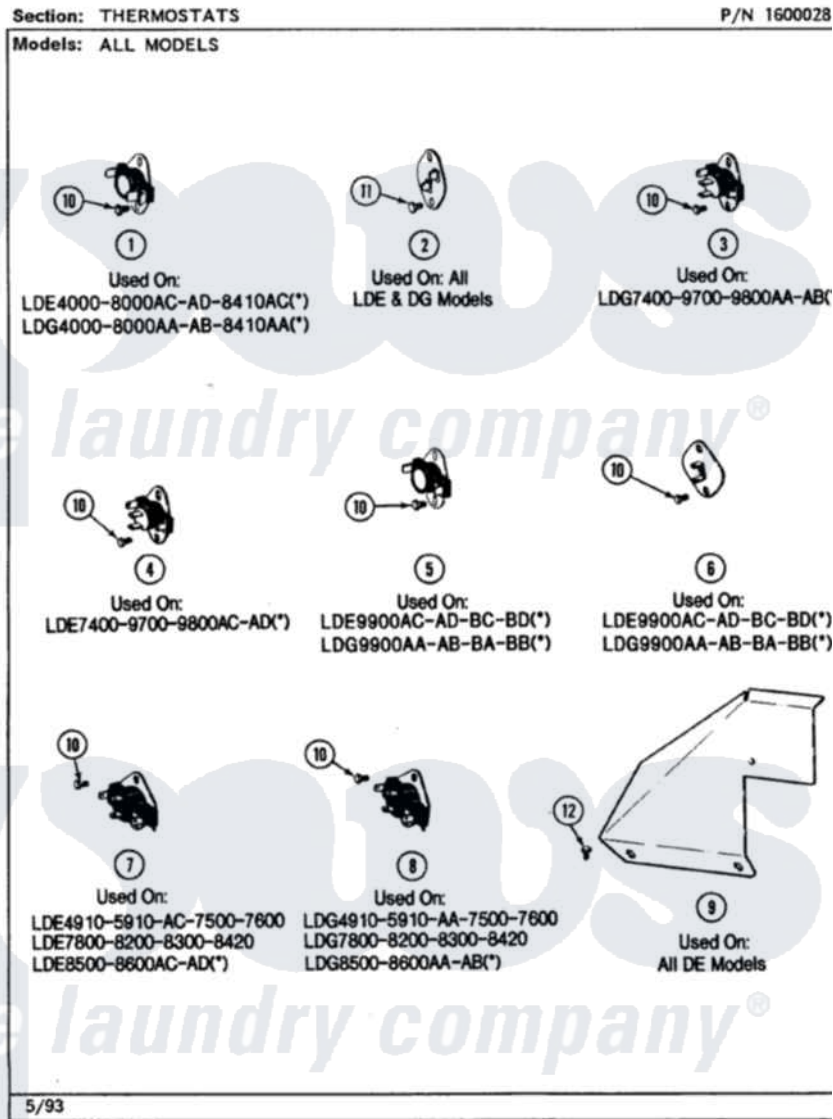

# Maytag LDE8600ACL 07 - THERMOSTATS

Maytag [Residential Maytag LDE8600ACL Dryer Parts](#) Parts Diagram 07 - THERMOSTATS  
Click on the part number to view part

Item	Original Part Number	Replaced By	Status	Part Description
1	<a href="#">Y304475</a>			Cycling Thermostat 140 Deg.
2	<a href="#">306604</a>			Cut-Off, Thermal Part Not Used
3	<a href="#">306910</a>			Thermostat, Multi Temp Note: Thermostat
4	<a href="#">306911</a>			Thermostat, Multi-Temp
5	<a href="#">307200</a>			Thermostat, Limit
6	<a href="#">307208</a>			Thermistor, Temp. Control
7	<a href="#">307249</a>			Thermostat, Multi-Temp
8	<a href="#">307250</a>			Thermostat, Multi-Temp
9	315122		Not Available	COVER, THERMOSTAT PART NOT USED (MDE ONLY)
10	211294	<a href="#">90767</a>		Screw, 8A X 3/8 HeX Washer Head Tapping
11	314848	<a href="#">W10116760</a>		Screw
12	Y310632	<a href="#">1163839</a>		Screw