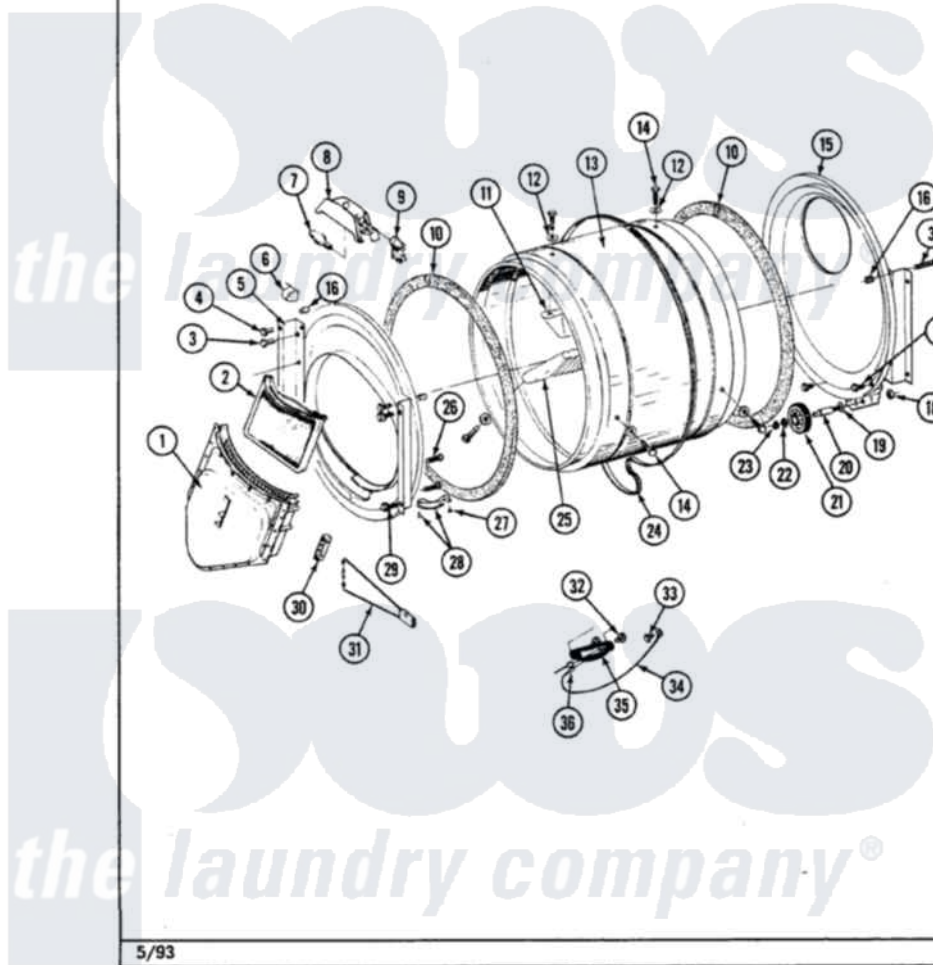

# Maytag LDE8600ACL 08 - TUMBLER

Section: TUMBLER  
Models: ALL MODELS

P/N 1600028

Maytag Residential Maytag LDE8600ACL Dryer Parts Parts Diagram 08 - TUMBLER  
Click on the part number to view part

Item	Original Part Number	Replaced By	Status	Part Description
1	Y307112	<a href="#">33001016</a>		Outlet Duct Assembly
2	Y307107	<a href="#">33002970</a>		Lint Filte
"	307213	<a href="#">33001167</a>		Filter, Lint
3	313764		Not Available	SCREW
4	<a href="#">Y313561</a>			Screw---NA
5	<a href="#">307117</a>			Tumbler Front W/Seal
"	307109	<a href="#">33001179</a>		Front, Tumbler
"	307311	<a href="#">33001179</a>		Front, Tumbler
6	<a href="#">Y310376</a>			Clip, Door Switch Harness
7	Y307100	<a href="#">67001316</a>		Bulb, Light
8	314955	<a href="#">33001496</a>		Lamp- Hold
9	307097	<a href="#">33001496</a>		Lamp- Hold
10	<a href="#">314820</a>			Seal, Tumbler
11	314803	<a href="#">33001012</a>		Baffle
12	<a href="#">314158</a>			Washer, Baffle To Tumbler
13	314802		Not Available	TUMBLER W/OUT BAFFLES