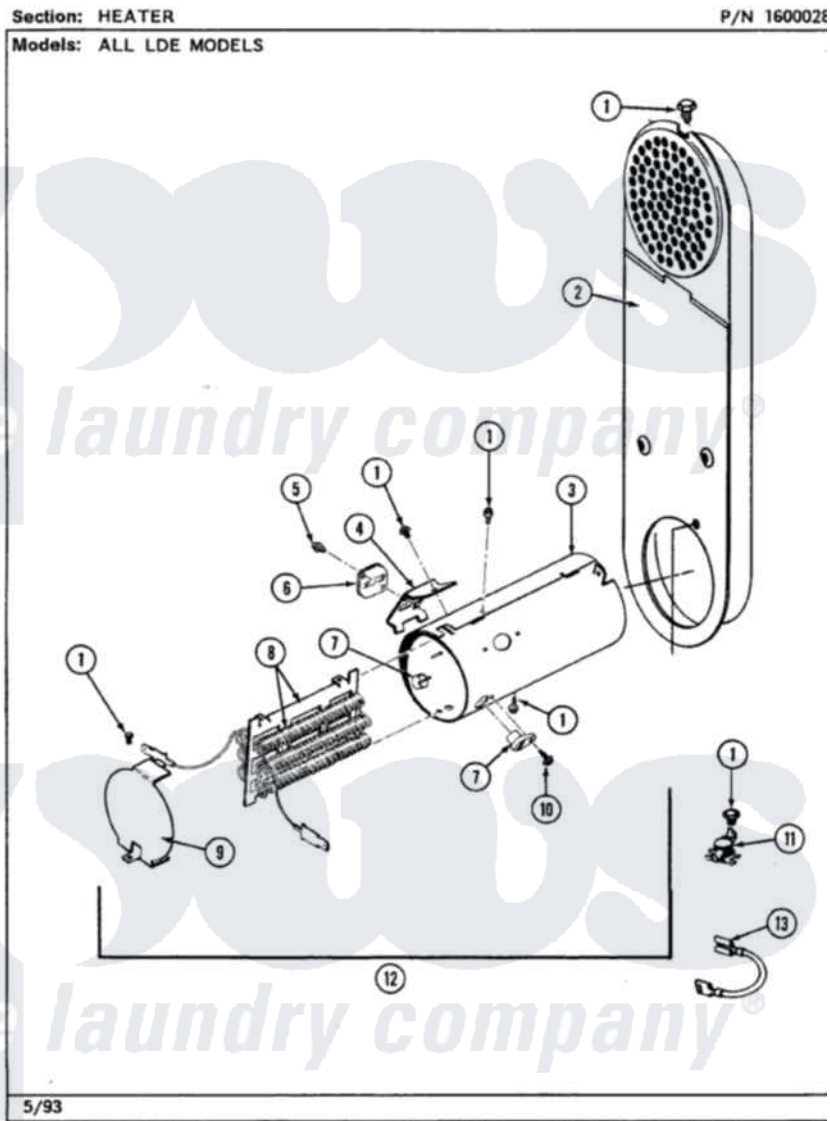

Maytag LDE8600ACW 05 - HEATER

Maytag [Residential Maytag LDE8600ACW Dryer Parts](#) Parts Diagram 05 - HEATER
Click on the part number to view part

Item	Original Part Number	Replaced By	Status	Part Description
1	211294	90767		Screw, 8A X 3/8 HeX Washer Head Tapping
2	308503		Not Available	INLET DUCT ASSEMBLY
"	307120		Not Available	INLET DUCT ASSY.
3	314995			Enclosure, Heater
4	315346			Bracket, Thermal Fuse
5	314848	W10116760		Screw
6	307473			Fuse, Thermal
7	314998			Insulator, Terminal
8	307184	Y308612		Heater Sub-Assembly
9	314999			Shield, Radiant
10	314554		Not Available	SCREW
11	308217			Thermostat, Hi-Limit
"	303396			Thermostat, Hi-Limit
12	307178			Heater Assembly
13	Y307173			Wire, Jumper