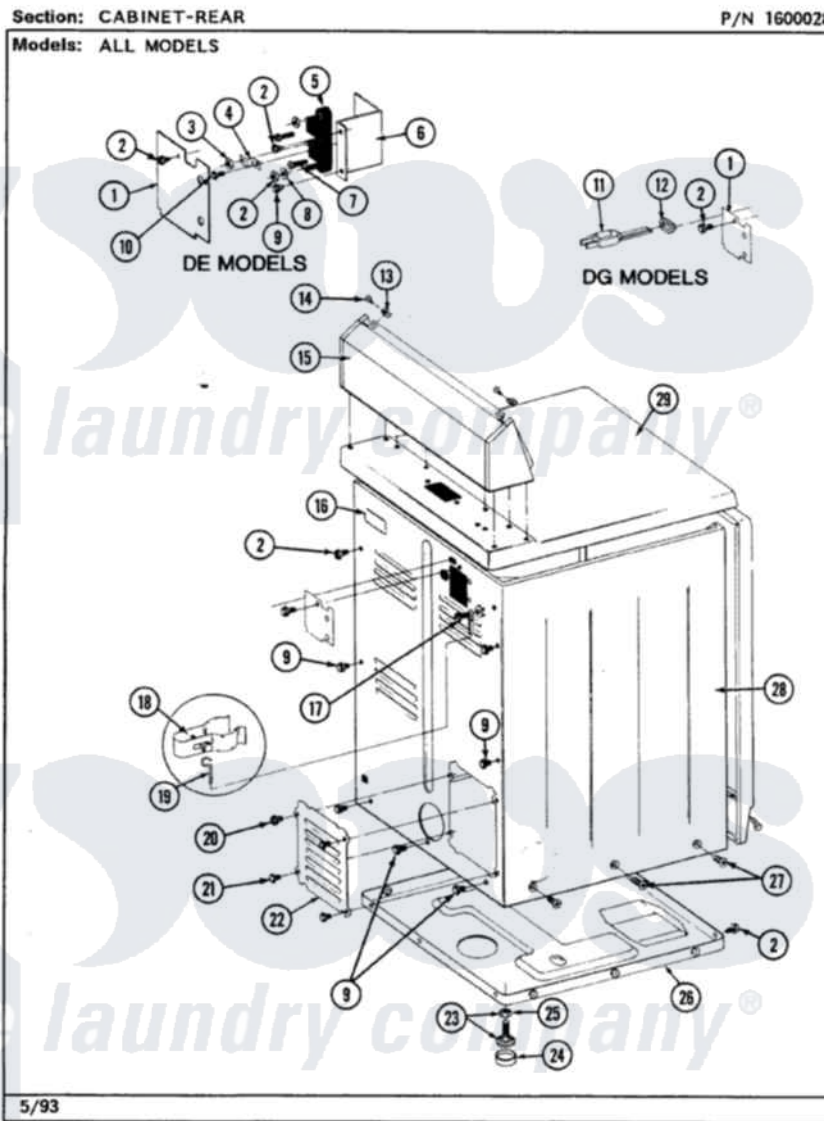

# Maytag LDE8600ADL 02 - CABINET-REAR

Maytag Residential Maytag LDE8600ADL Dryer Parts Parts Diagram 02 - CABINET-REAR  
Click on the part number to view part

Item	Original Part Number	Replaced By	Status	Part Description
1	Y312905		Not Available	COVER, TERMINAL
2	<a href="#">Y313561</a>			Screw---NA
3	311484	<a href="#">112432</a>		Nut
4	<a href="#">Y312184</a>			Strap, Grounding
5	<a href="#">400008</a>			Block, Terminal
6	<a href="#">Y312904</a>			Bracket, Terminal Block
7	Y312209	<a href="#">W10001200</a>		Screw
8	<a href="#">Y311270</a>			Washer, Terminal Block
9	Y310632	<a href="#">1163839</a>		Screw
10	Y311423	<a href="#">489483</a>		Screw 10-32 X 1/2
11	305168	<a href="#">33002916</a>		Power Cord, Canadian 240V
12	<a href="#">211881</a>			Grommet, Cord Part Not Used- Gas Models Only
13	<a href="#">215075</a>			Fastener, Control Panel To Console
14	<a href="#">210932</a>			Screw, No.8 X 9/16 Ctsk Note: Screw, Inlet Duct

15	<a href="#">305193L</a>		Console
16	214519		LABEL, ELECTRICAL INSTR. PART NOT USED-GAS MODELS ONLY
17	303846	<a href="#">22003781</a>	Screw, Ground Strap
18	<a href="#">301548</a>		Clamp, Ground Wire
19	<a href="#">311155</a>		Ground Wire And Clamp
20	<a href="#">Y313559</a>		Screw
21	211294	<a href="#">90767</a>	Screw, 8A X 3/8 HeX Washer Head Tapping
22	Y312951	Not Available	ACCESS COVER, BACK
23	<a href="#">Y305086</a>		Adjustable Leg And Nut
24	<a href="#">Y314137</a>		Foot, Rubber
25	Y052740	<a href="#">62739</a>	Nut, Lock
26	Y303361	Not Available	BASE ASSY. (UPPER & LOWER)
27	213077	Not Available	CAP FOR TIMER KNOB
28	307124L	Not Available	CABINET ASSY ALMOND
29	<a href="#">307104L</a>		Top Cover Assembly