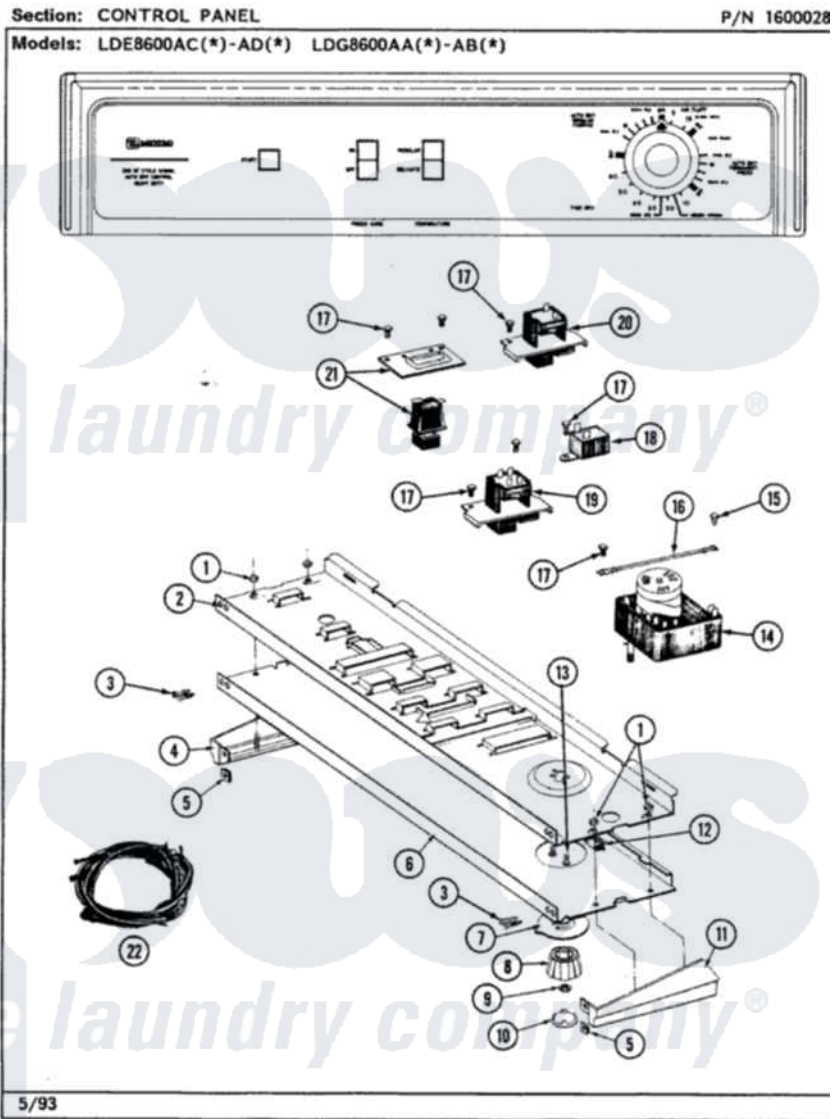

# Maytag LDE8600ADL 03 - CONTROL PANEL

Maytag Residential Maytag LDE8600ADL Dryer Parts Parts Diagram 03 - CONTROL PANEL  
 Click on the part number to view part

Item	Original Part Number	Replaced By	Status	Part Description
1	<a href="#">214872</a>			Palnut, End Cap Note: Nut, Lamp Holder
2	<a href="#">314184</a>			Back Up Plate
3	<a href="#">210932</a>			Screw, No.8 X 9/16 Ctsk Note: Screw, Inlet Duct
4	207215		Not Available	END CAP LH
5	<a href="#">214894</a>			Fastener, End Cap
6	308347	<a href="#">313307</a>		Knob
7	<a href="#">315042</a>			Dial Skirt
8	<a href="#">315041</a>			Knob, Timer
9	<a href="#">312273</a>			Nut, Control Knob
10	314723	<a href="#">W10133501</a>		Cap, Knob
11	207216		Not Available	END CAP RH
12	<a href="#">214897</a>			Pad, Control Panel
13	315317	<a href="#">488234</a>		Screw 8-32 X 1/4
14	Y308255		Not Available	TIMER
15	211204	<a href="#">00767</a>		Screw, 8A X 3/8 HeX Washer

15	211294	<a href="#">30707</a>	Head Tapping
16	<a href="#">204807</a>		Ground Wire, Supp. Plte To Top Cover
17	211168	<a href="#">W10139210</a>	Screw, 8-18 X 5/16
18	305205	<a href="#">694419</a>	Mini-Buzzer
19	<a href="#">307310</a>		Press Care Switch
20	<a href="#">207365</a>		2 Button Switch
21	<a href="#">307305</a>		Switch Push To Start
22	308320	Not Available	WIRE HARNESS
"	308321	Not Available	WIRE HARNESS
23	16000327	Not Available	GUIDE, QUICK REF. - MAYTAG
"	315084	Not Available	MANUAL, USE & CARE
"	315098	Not Available	MANUAL, USE & CARE