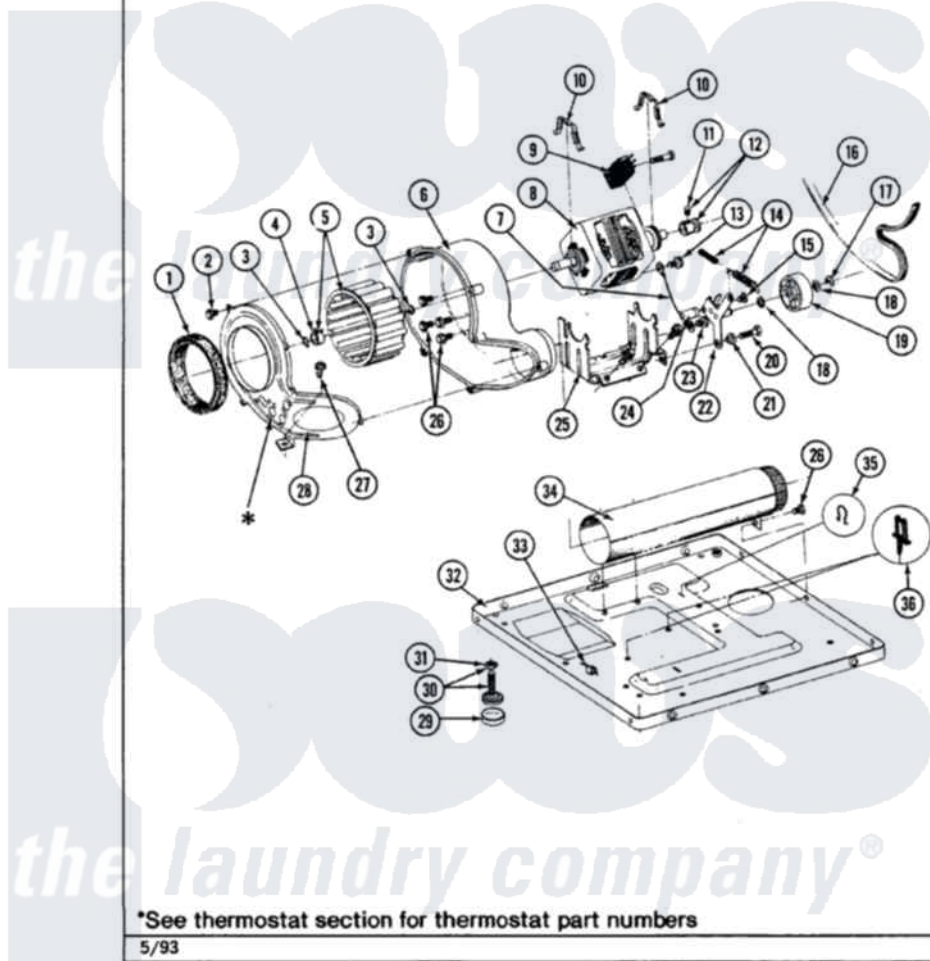

# Maytag LDE8600ADL 06 - MOTOR DRIVE

Section: MOTOR DRIVE

P/N 1600028

Models: ALL MODELS

Maytag [Residential Maytag LDE8600ADL Dryer Parts](#) Parts Diagram 06 - MOTOR DRIVE

[Click on the part number to view part](#)

Item	Original Part Number	Replaced By	Status	Part Description
1	<a href="#">Y312901</a>			Seal, Housing Cover
2	Y312961	<a href="#">W10116751</a>		Screw
3	410233	<a href="#">9703438</a>		Ring-Retrn
4	<a href="#">312967</a>			Clamp, Blower Housing
5	<a href="#">Y303836</a>			Blower Wheel Assembly And Clamp
6	<a href="#">Y312893</a>			Housing, Blower
7	<a href="#">901220</a>			Ground Wire
8	Y303358	<a href="#">W10410999</a>		Motor-Drive
9	306207		Not Available	(PROD. No.303358-8 & No.303358-9)
"	Y303877		Not Available	SWITCH, MOTOR EXTERNAL START No.303358-2, No.303358-4, 303358-7
"	<a href="#">Y303879</a>			Switch, Motor External Start
10	<a href="#">Y015825</a>			Clip, Motor To Motor Support
11	<a href="#">Y053241</a>			Set Screw, Motor Pulley
12	Y305185	<a href="#">6-3051850</a>		Pulley- MO