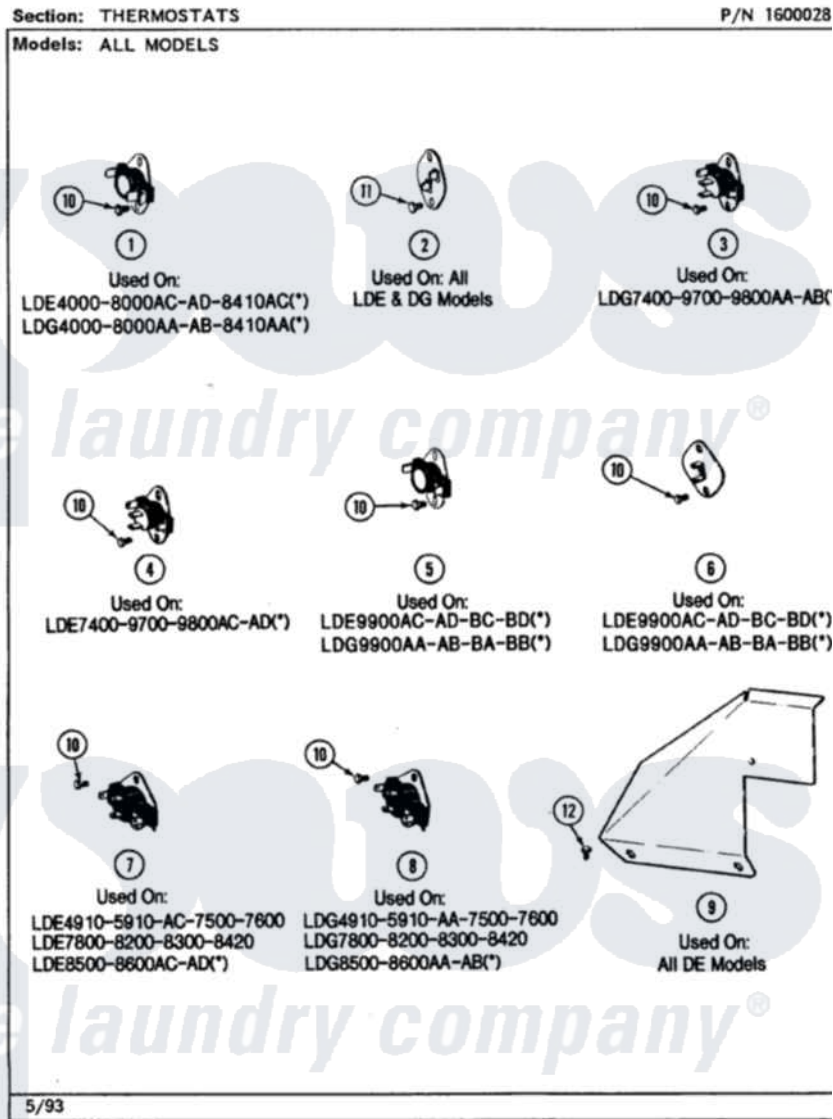

Maytag LDE8600ADL 07 - THERMOSTATS

Maytag [Residential Maytag LDE8600ADL Dryer Parts](#) Parts Diagram 07 - THERMOSTATS
 Click on the part number to view part

Item	Original Part Number	Replaced By	Status	Part Description
1	Y304475			Cycling Thermostat 140 Deg.
2	306604			Cut-Off, Thermal Part Not Used
3	306910			Thermostat, Multi Temp Note: Thermostat
4	306911			Thermostat, Multi-Temp
5	307200			Thermostat, Limit
6	307208			Thermistor, Temp. Control
7	307249			Thermostat, Multi-Temp
8	307250			Thermostat, Multi-Temp
9	315122		Not Available	COVER, THERMOSTAT PART NOT USED (MDE ONLY)
10	211294	90767		Screw, 8A X 3/8 HeX Washer Head Tapping
11	314848	W10116760		Screw
12	Y310632	1163839		Screw