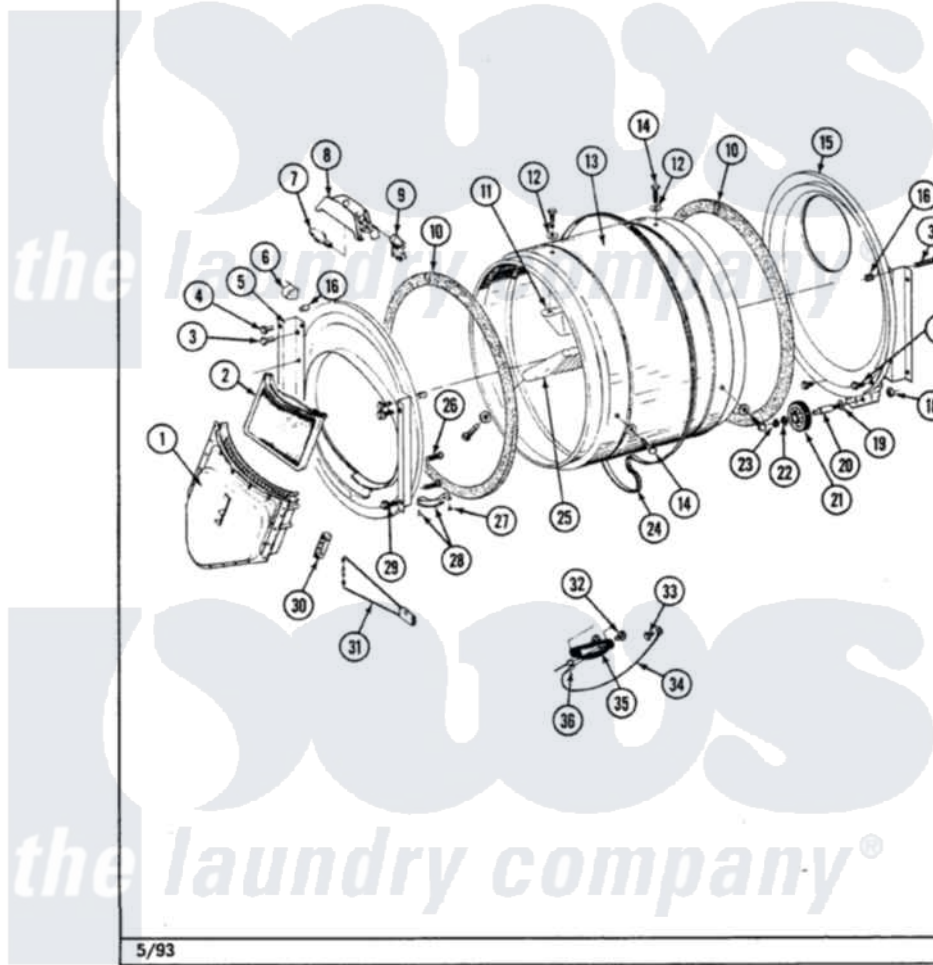

Maytag LDE8600ADL 08 - TUMBLER

Section: TUMBLER

P/N 1600028

Models: ALL MODELS

5/93

Maytag [Residential Maytag LDE8600ADL Dryer Parts](#) Parts Diagram 08 - TUMBLER

[Click on the part number to view part](#)

Item	Original Part Number	Replaced By	Status	Part Description
1	Y307112	33001016		Outlet Duct Assembly
2	Y307107	33002970		Lint Filte
"	307213	33001167		Filter, Lint
3	313764		Not Available	SCREW
4	Y313561			Screw---NA
5	307117			Tumbler Front W/Seal
"	307109	33001179		Front, Tumbler
"	307311	33001179		Front, Tumbler
6	Y310376			Clip, Door Switch Harness
7	Y307100	67001316		Bulb, Light
8	314955	33001496		Lamp- Hold
9	307097	33001496		Lamp- Hold
10	314820			Seal, Tumbler
11	314803	33001012		Baffle
12	314158			Washer, Baffle To Tumbler
13	314802		Not Available	TUMBLER W/OUT BAFFLES

		Not Available	TUMBLER W/BAFFLES
"	306663		
14	Y310759		Screw, Tumbler Baffles
15	Y307114	33001178	Back, Tumbler
"	Y308544	33001178	Back, Tumbler
16	313915	31-3915	Tech Sheet
17	211294	90767	Screw, 8A X 3/8 HeX Washer Head Tapping
18	312538	33001443	Nut, Hex
19	Y313347	312535	Washer, Vault Mounting Brk.
20	Y312948	6-3129480	Shaft- Tumbler
21	Y303373	12001541	Drum Roller/Washer Assembly--W
22	312535		Washer, Vault Mounting Brk.
23	410233	9703438	Ring-Retrn
24	Y312959		Poly "V" Belt For Tumbler
25	314804	33001004	Baffle, Tall
26	Y314110	33002917	Screw, No.10-16
27	210720		Rivet, Bearing To Tumbler Fmt
28	306508		Tumbler Bearing Kit ---W
29	Y310632	1163839	Screw
30	315020		Switch Housing
31	307206	307207	Reed Switch
32	Y251119	3177991	Screw
33	211294	90767	Screw, 8A X 3/8 HeX Washer Head Tapping
34	Y303711		Sensor Ground Wire
35	304997		Sensor Assembly With Screws
36	Y312658		Receptacle, Sensor Ground Wire