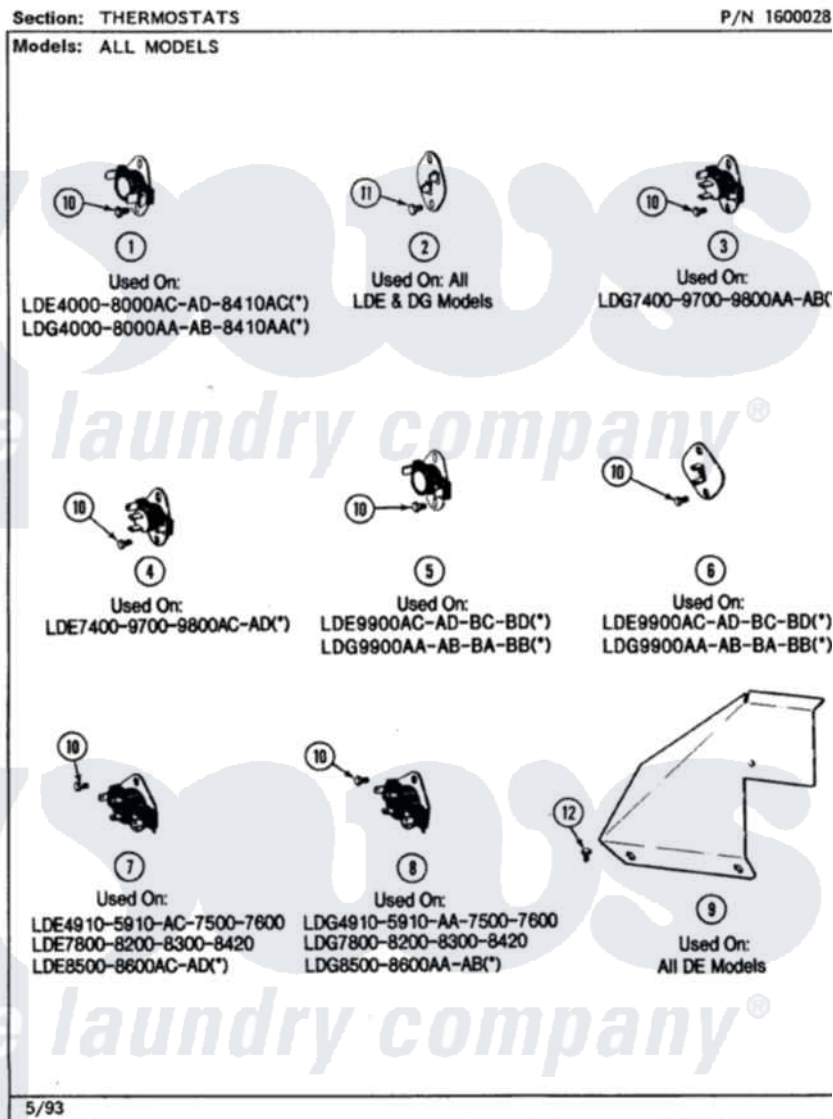

Maytag LDE8600ADW 07 - THERMOSTATS

Maytag Residential Maytag LDE8600ADW Dryer Parts Parts Diagram 07 - THERMOSTATS
Click on the part number to view part

Item	Original Part Number	Replaced By	Status	Part Description
1	Y304475			Cycling Thermostat 140 Deg.
2	306604			Cut-Off, Thermal Part Not Used
3	306910			Thermostat, Multi Temp Note: Thermostat
4	306911			Thermostat, Multi-Temp
5	307200			Thermostat, Limit
6	307208			Thermistor, Temp. Control
7	307249			Thermostat, Multi-Temp
8	307250			Thermostat, Multi-Temp
9	315122		Not Available	COVER, THERMOSTAT PART NOT USED (MDE ONLY)
10	211294	90767		Screw, 8A X 3/8 HeX Washer Head Tapping
11	314848	W10116760		Screw
12	Y310632	1163839		Screw