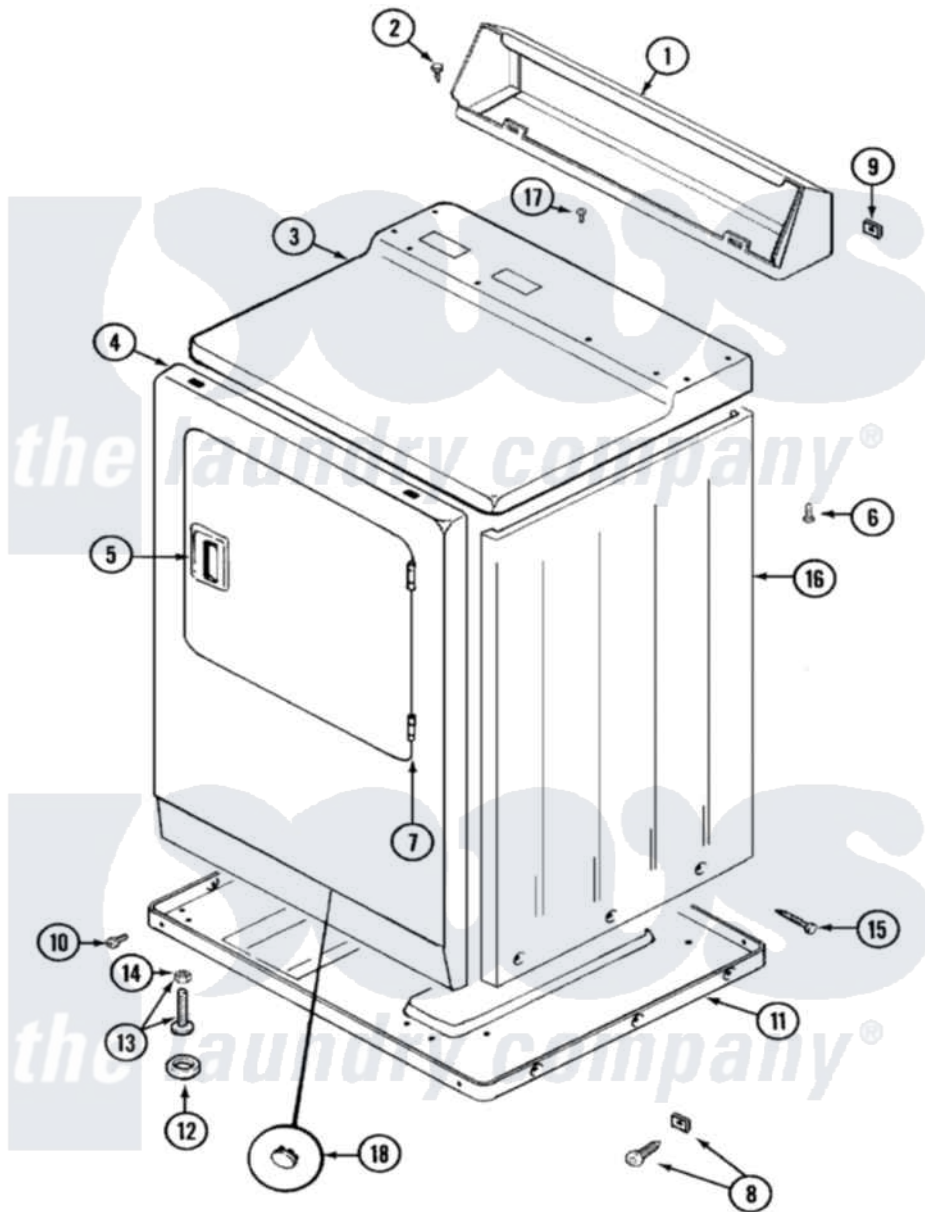

# Maytag LDE8604ACE 01 - CABINET-FRONT

Maytag Residential Maytag LDE8604ACE Dryer Parts Parts Diagram 01 - CABINET-FRONT  
 Click on the part number to view part

Item	Original Part Number	Replaced By	Status	Part Description
1	<a href="#">Y305193</a>			Console
2	216423	<a href="#">3370225</a>		Screw
3	<a href="#">33001165</a>			Top Cover Assembly
4	33001221	<a href="#">22001817</a>		Sheet, Sound Damper
"	<a href="#">33001242</a>			Panel, Front
5	<a href="#">33001241</a>			Handle, Door
6	<a href="#">214354</a>			Screw, Top Cover To Cabnt.
7	<a href="#">33001230</a>			Hinge, Door
8	<a href="#">204439</a>			Screw And Fstner Assembly
9	<a href="#">215075</a>			Fastener, Control Panel To Console
10	<a href="#">Y313561</a>			Screw----NA
"	Y310632	<a href="#">1163839</a>		Screw
11	Y303361		Not Available	BASE ASSY. (UPPER & LOWER)
12	<a href="#">Y314137</a>			Foot, Rubber
13	<a href="#">Y305086</a>			Adjustable Leg And Nut

14	Y052740	<a href="#">62739</a>	Nut, Lock
15	<a href="#">213007</a>		Xfor Cabinet See Cabinet, Back
16	33001159	<a href="#">33001327</a>	Cabinet
17	210186	<a href="#">3370225</a>	Screw
18	33001132	<a href="#">33002342</a>	Plug, Sifht Hole