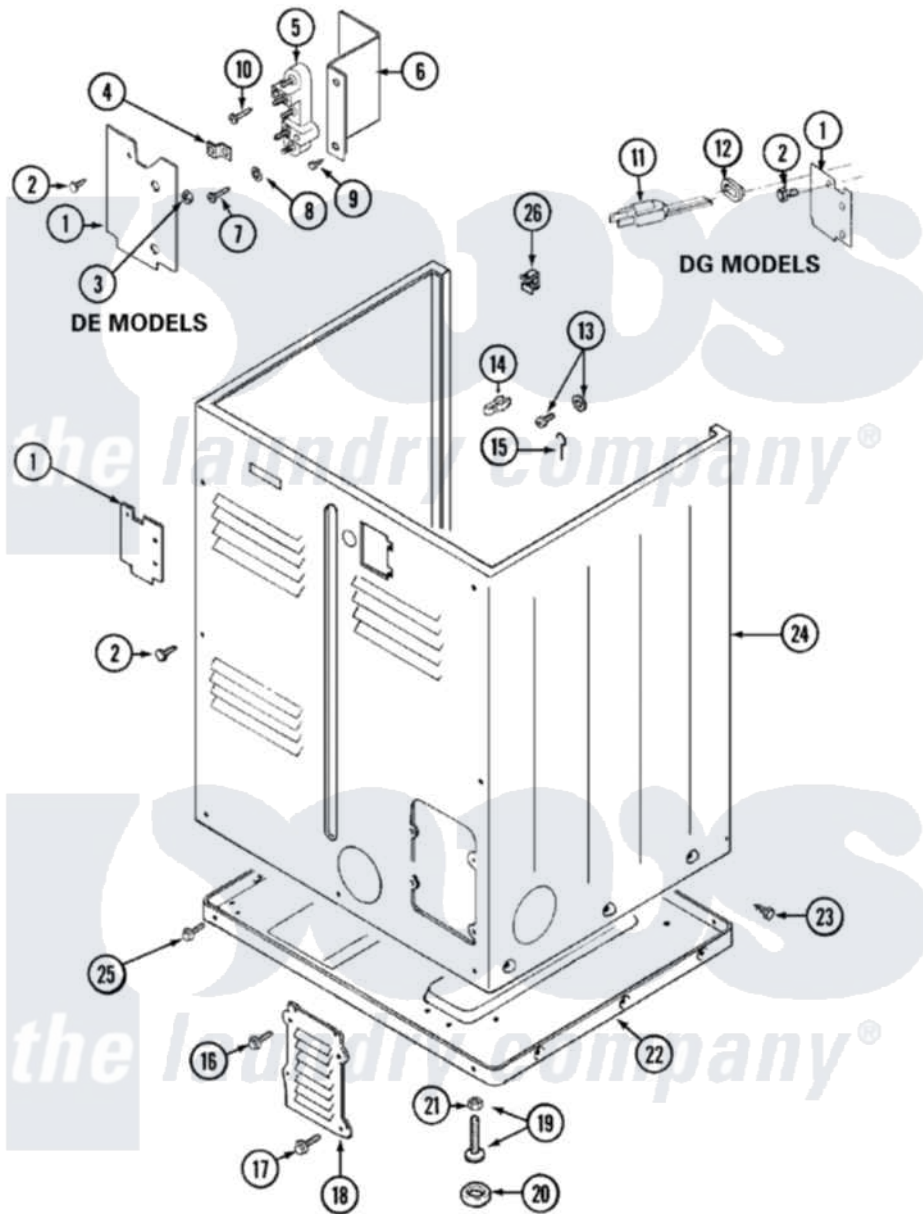

Maytag LDE8604ACE 02 - CABINET-REAR

Maytag [Residential Maytag LDE8604ACE Dryer Parts](#) Parts Diagram 02 - CABINET-REAR
 Click on the part number to view part

Item	Original Part Number	Replaced By	Status	Part Description
1	Y312905		Not Available	COVER, TERMINAL
2	Y313561			Screw----NA
3	311484	112432		Nut
4	Y312184			Strap, Grounding
5	400008			Block, Terminal
6	Y312904			Bracket, Terminal Block
7	Y312209	W10001200		Screw
8	Y311270			Washer, Terminal Block
9	Y310632	1163839		Screw
10	33001245			Screw----NA
13	303846	22003781		Screw, Ground Strap
14	301548			Clamp, Ground Wire
15	204807			Ground Wire, Supp. Plte To Top Cover
16	Y313559			Screw
17	211294	90767		Screw, 8A X 3/8 HeX Washer Head Tapping

18	Y312951	Not Available	ACCESS COVER, BACK
19	Y305086		Adjustable Leg And Nut
20	Y314137		Foot, Rubber
21	Y052740	62739	Nut, Lock
22	Y303361	Not Available	BASE ASSY. (UPPER & LOWER)
23	213007		Xfor Cabinet See Cabinet, Back
24	33001159	33001327	Cabinet
25	Y310632	1163839	Screw
"	Y313561		Screw----NA