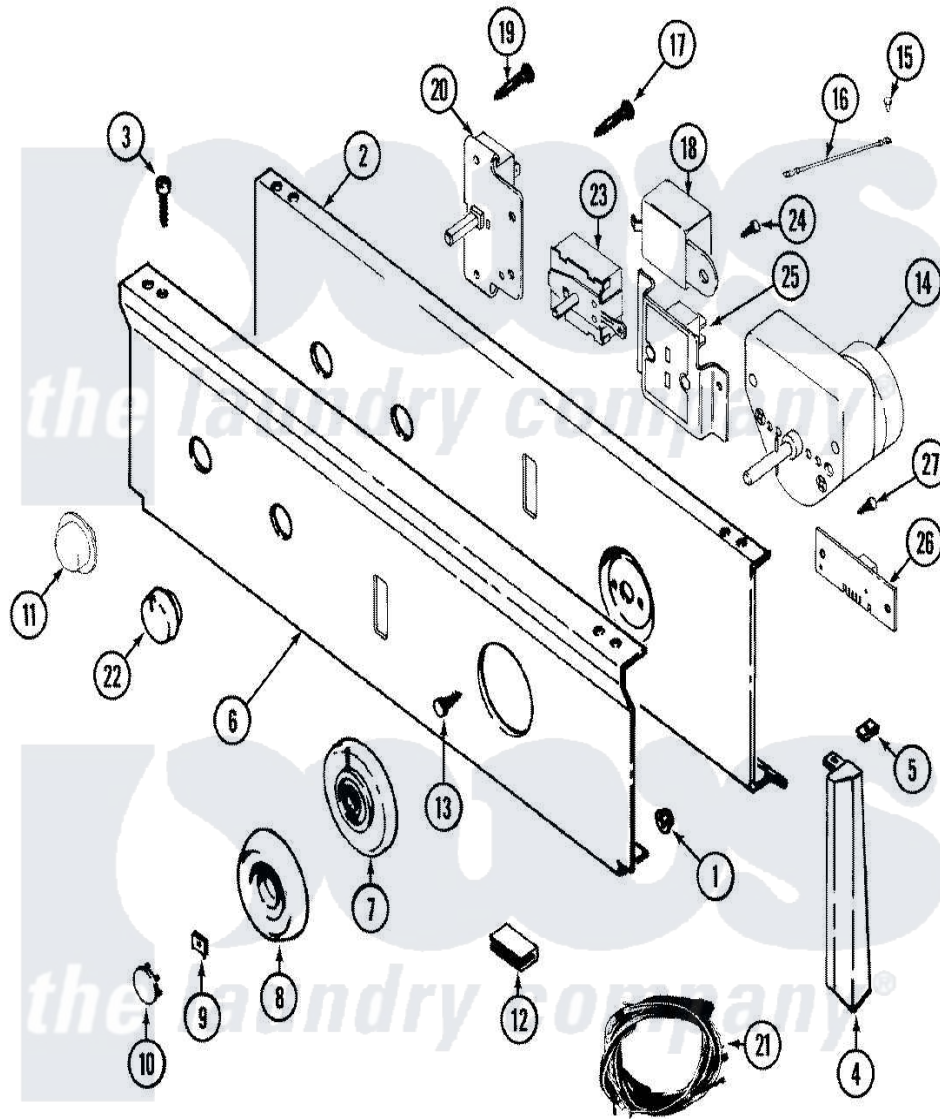

Maytag LDE8604ACE 03 - CONTROL PANEL

Maytag Residential Maytag LDE8604ACE Dryer Parts Parts Diagram 03 - CONTROL PANEL
 Click on the part number to view part

Item	Original Part Number	Replaced By	Status	Part Description
1	214872			Palnut, End Cap Note: Nut, Lamp Holder
2	33001237		Not Available	PLATE, SUPPORT
3	210932			Screw, No.8 X 9/16 Ctsk Note: Screw, Inlet Duct
4	22001565		Not Available	CAP, END (LT-WHT)
"	22001564			Cap, End
"	22001291			End Cap, Control Panel
"	22001289		Not Available	END CAP, CTRL. PNL. (LT-WHT)
5	214894			Fastener, End Cap
6	33001063			Panel, Control
7	33001183			Skirt, Timer Dial
8	33001255			Knob, Timer
9	312273			Nut, Control Knob
10	216250	22001446		Cap, Knob
11	33001185	33001187		Button

12	214897		Pad, Control Panel
13	315317	488234	Screw 8-32 X 1/4
14	33001036		Timer
15	210186	3370225	Screw
16	204807		Ground Wire, Supp. Plte To Top Cover
17	315317	488234	Screw 8-32 X 1/4
18	Y308205	33001623	Buzzer, Non-Adjustable
19	315317	488234	Screw 8-32 X 1/4
20	33001232	Not Available	SWITCH, PUSH TO START
21	33001540		Harness, Wire
"	33001143	Not Available	WIRE HARNESS, MAIN
"	33001344		Wire Harness, Main
22	22001268	Not Available	KNOB ASSY. (WHT)
23	33001227		Switch, Rotary
24	315317	488234	Screw 8-32 X 1/4
25	33001047		Display, Dryness Assembly
26	33001212		Board, Control-Moisture Sensor
27	315317	488234	Screw 8-32 X 1/4
28	16000327	Not Available	GUIDE, QUICK REF. - MAYTAG
"	33001259		Manual, Use And Care