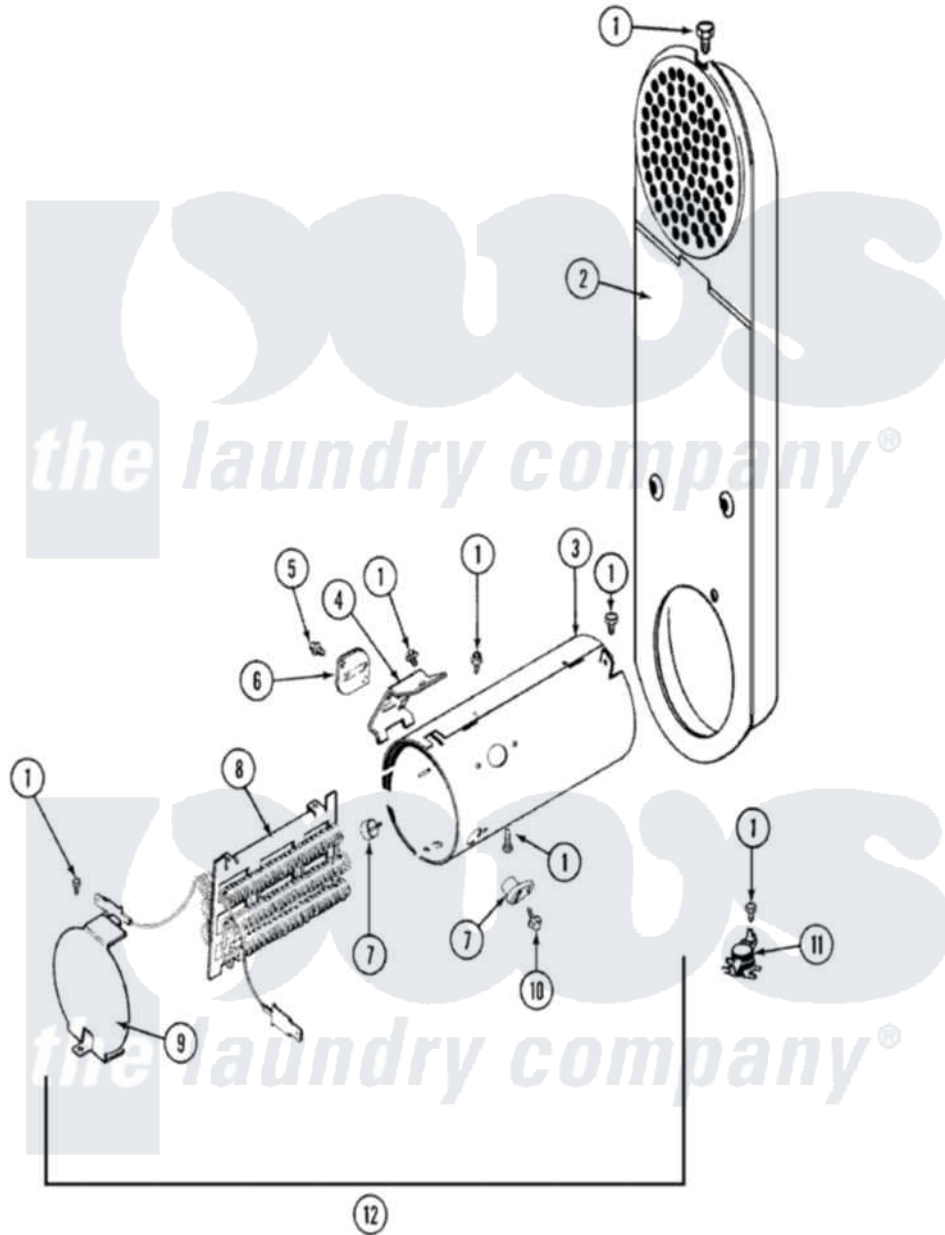

# Maytag LDE8604ACE 05 - HEATER

Maytag [Residential Maytag LDE8604ACE Dryer Parts](#) Parts Diagram 05 - HEATER  
 Click on the part number to view part

Item	Original Part Number	Replaced By	Status	Part Description
1	211294	<a href="#">90767</a>		Screw, 8A X 3/8 HeX Washer Head Tapping
2	308503		Not Available	INLET DUCT ASSEMBLY
3	<a href="#">314995</a>			Enclosure, Heater
4	<a href="#">315346</a>			Bracket, Thermal Fuse
5	314848	<a href="#">W10116760</a>		Screw
6	<a href="#">307473</a>			Fuse, Thermal
7	<a href="#">314998</a>			Insulator, Terminal
8	<a href="#">Y308612</a>			Heater Sub-Assembly
9	<a href="#">314999</a>			Shield, Radiant
10	314554		Not Available	SCREW
11	<a href="#">303396</a>			Thermostat, Hi-Limit
12	Y308613	<a href="#">W10116747</a>		Heater
"	Y308590	<a href="#">W10116795</a>		Heater
"	<a href="#">307178</a>			Heater Assembly