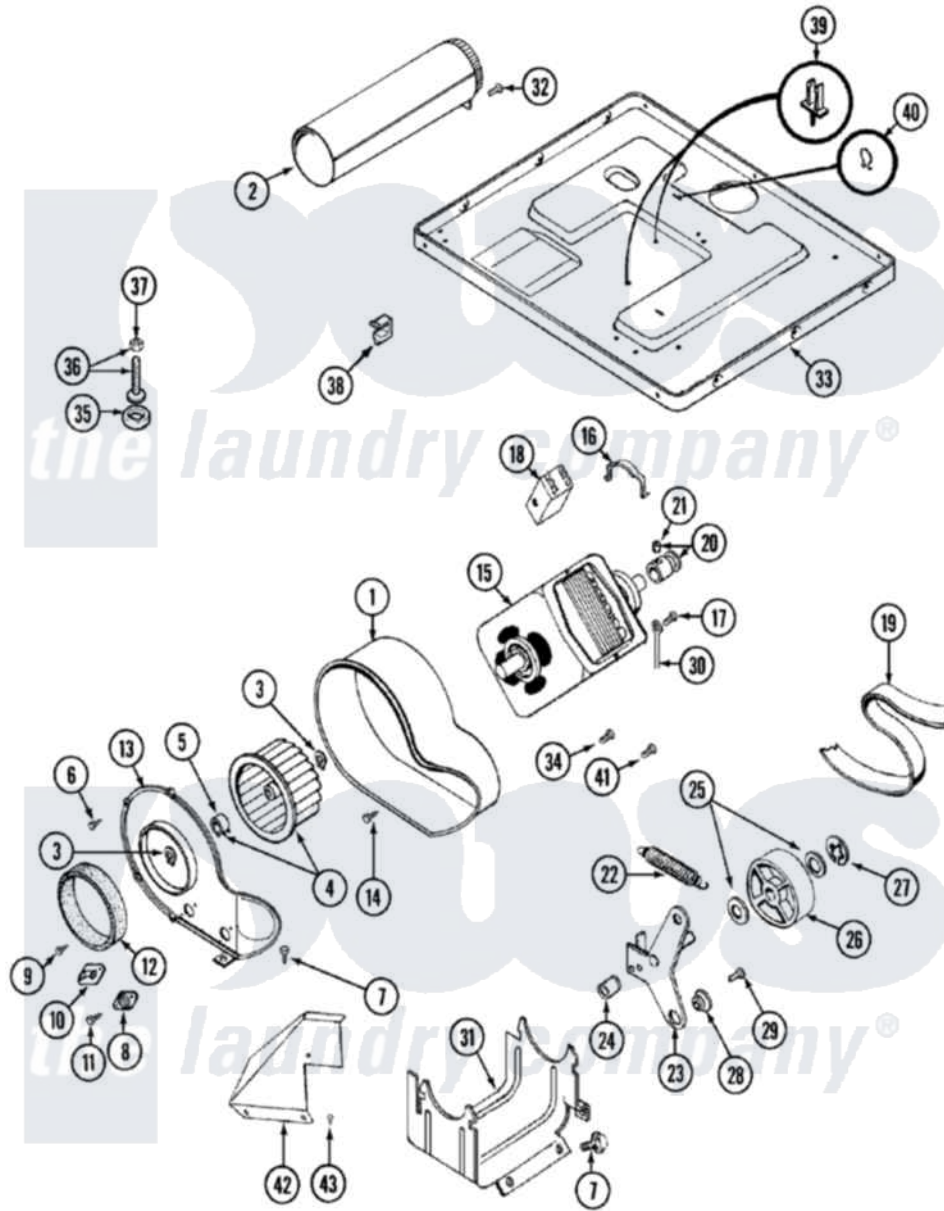

Maytag LDE8604ACE 06 - MOTOR DRIVE

Maytag [Residential Maytag LDE8604ACE Dryer Parts](#) Parts Diagram 06 - MOTOR DRIVE
 Click on the part number to view part

Item	Original Part Number	Replaced By	Status	Part Description
1	Y312893			Housing, Blower
2	Y303442			EXHAUST DUCT ASSEMBLY
3	410233	9703438		Ring-Retrnr
4	Y303836			Blower Wheel Assembly And Clamp
5	312967			Clamp, Blower Housing
6	Y312961	W10116751		Screw
7	Y313561			Screw----NA
8	306911			Thermostat, Multi-Temp
9	211294	90767		Screw, 8A X 3/8 HeX Washer Head Tapping
10	306604			Cut-Off, Thermal Part Not Used
11	314848	W10116760		Screw
12	Y312901			Seal, Housing Cover
13	314846			Cover, Blower Housing
14	Y310632	1163839		Screw

15	Y303358	W10410999	Motor-Drive
16	Y015825		Clip, Motor To Motor Support
17	910343	488234	Screw 8-32 X 1/4
18	Y303877	Not Available	SWITCH, MOTOR EXTERNAL START No.303358-2, No.303358-4, 303358-7
"	Y303879		Switch, Motor External Start
"	306207	Not Available	(PROD. No.303358-8 & No.303358-9)
19	Y312959		Poly "V" Belt For Tumbler
20	Y305185	6-3051850	Pulley- MO
21	Y053241		Set Screw, Motor Pulley
22	Y303945		IDLER SPRING ASSY. W/PLUG
23	Y303363	6-3033630	Idler Arm
24	Y313582	W10116756	Spacer
25	Y312527		Washer, Idler Shaft
26	Y303705	6-3037050	Pulley- ID
27	312958	354987	Ring, Retaining
28	Y312894	315772	Sleeve, Idler Arm
29	Y014874		Screw, Idler Arm And Sleeve
30	901220		Ground Wire
31	312897	Not Available	SUPPORT, MOTOR
32	Y310632	1163839	Screw
33	Y305084		Base Assembly
34	211294	90767	Screw, 8A X 3/8 HeX Washer Head Tapping
35	Y314137		Foot, Rubber
36	Y305086		Adjustable Leg And Nut
37	Y052740	62739	Nut, Lock
38	Y310376		Clip, Door Switch Harness
39	315471	22003298	Retainer, Wire
40	410490		Spring, Retainer Wire Harness
41	Y312961	W10116751	Screw
42	315122	Not Available	COVER, THERMOSTAT PART NOT USED (MDE ONLY)
43	Y310632	1163839	Screw