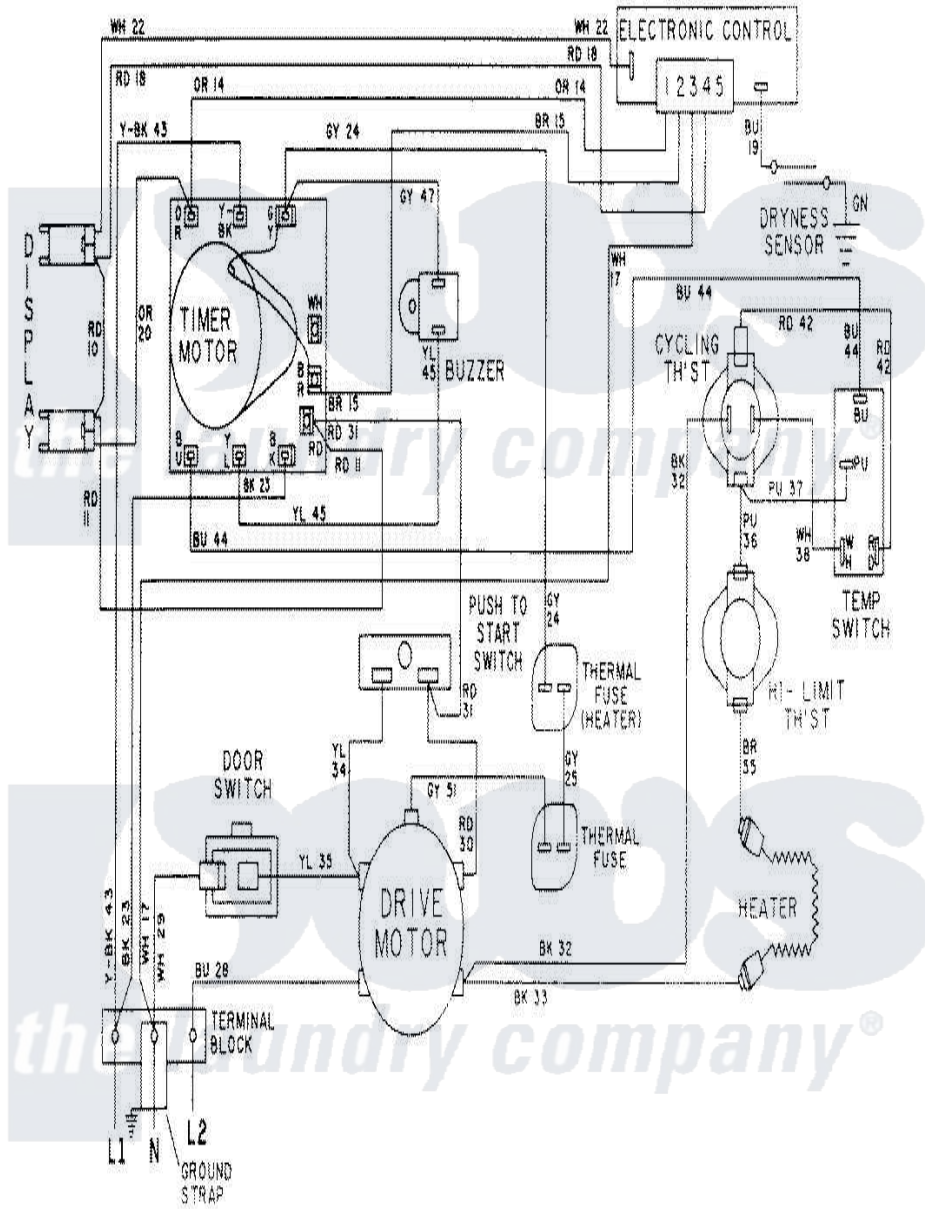

Maytag LDE8604ACE 08 - WIRING INFORMATION-LDE8604ACx

Maytag Residential Maytag LDE8604ACE Dryer Parts Parts Diagram 08 - WIRING INFORMATION-LDE8604ACx
 Click on the part number to view part

Item	Original Part Number	Replaced By	Status	Part Description
NI	15001586		Not Available	WIRING INFORMATION
"	15001037		Not Available	WIRING INFORMATION