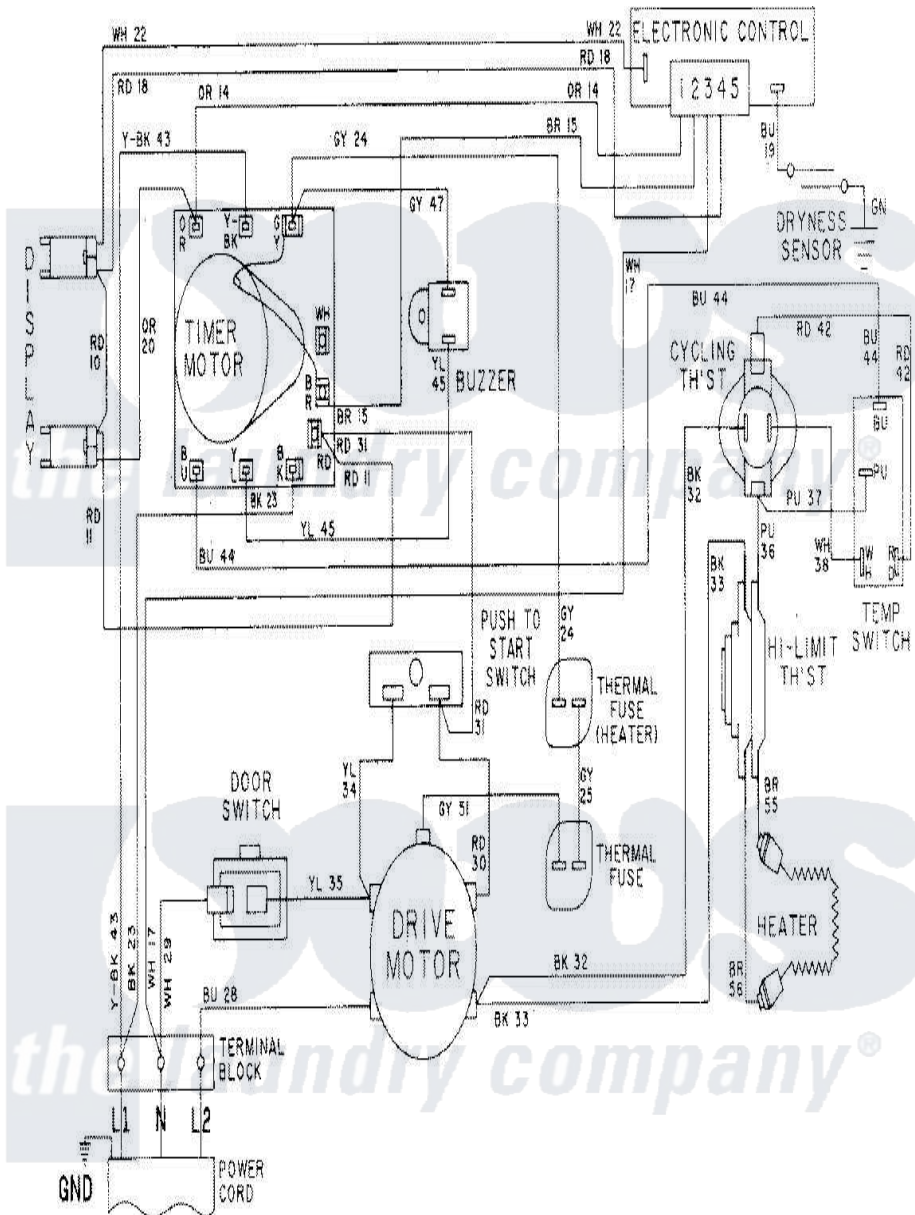

Maytag LDE8604ADE 09 - WIRING INFORMATION-LDE8604ADx

Maytag Residential Maytag LDE8604ADE Dryer Parts Parts Diagram 09 - WIRING INFORMATION-LDE8604ADx
 Click on the part number to view part

Item	Original Part Number	Replaced By	Status	Part Description
NI	15001630		Not Available	WIRING INFORMATION
"	15001609		Not Available	WIRING INFORMATION
"	15001055		Not Available	WIRING INFORMATION