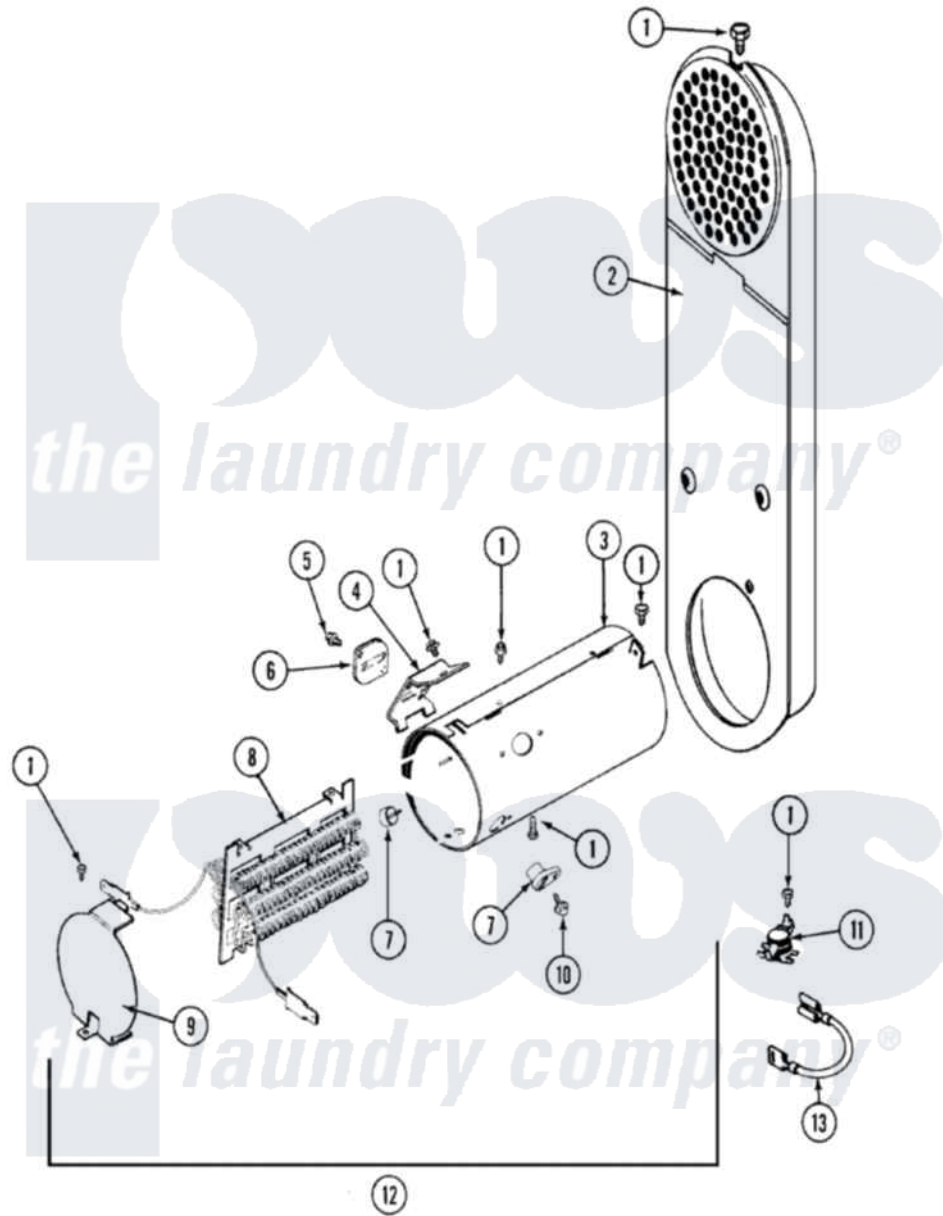

Maytag LDE8604ADL 05 - HEATER

Maytag [Residential Maytag LDE8604ADL Dryer Parts](#) Parts Diagram 05 - HEATER
 Click on the part number to view part

Item	Original Part Number	Replaced By	Status	Part Description
1	211294	90767		Screw, 8A X 3/8 HeX Washer Head Tapping
2	308503		Not Available	INLET DUCT ASSEMBLY
3	314995			Enclosure, Heater
4	315346			Bracket, Thermal Fuse
5	314848	W10116760		Screw
6	307473			Fuse, Thermal
7	314998			Insulator, Terminal
8	Y308612			Heater Sub-Assembly
9	314999			Shield, Radiant
10	314554		Not Available	SCREW
11	308217			Thermostat, Hi-Limit
"	303396			Thermostat, Hi-Limit
12	307178			Heater Assembly
13	Y308613	W10116747		Heater
"	Y307173			Wire, Jumper
"	Y308590	W10116795		Heater