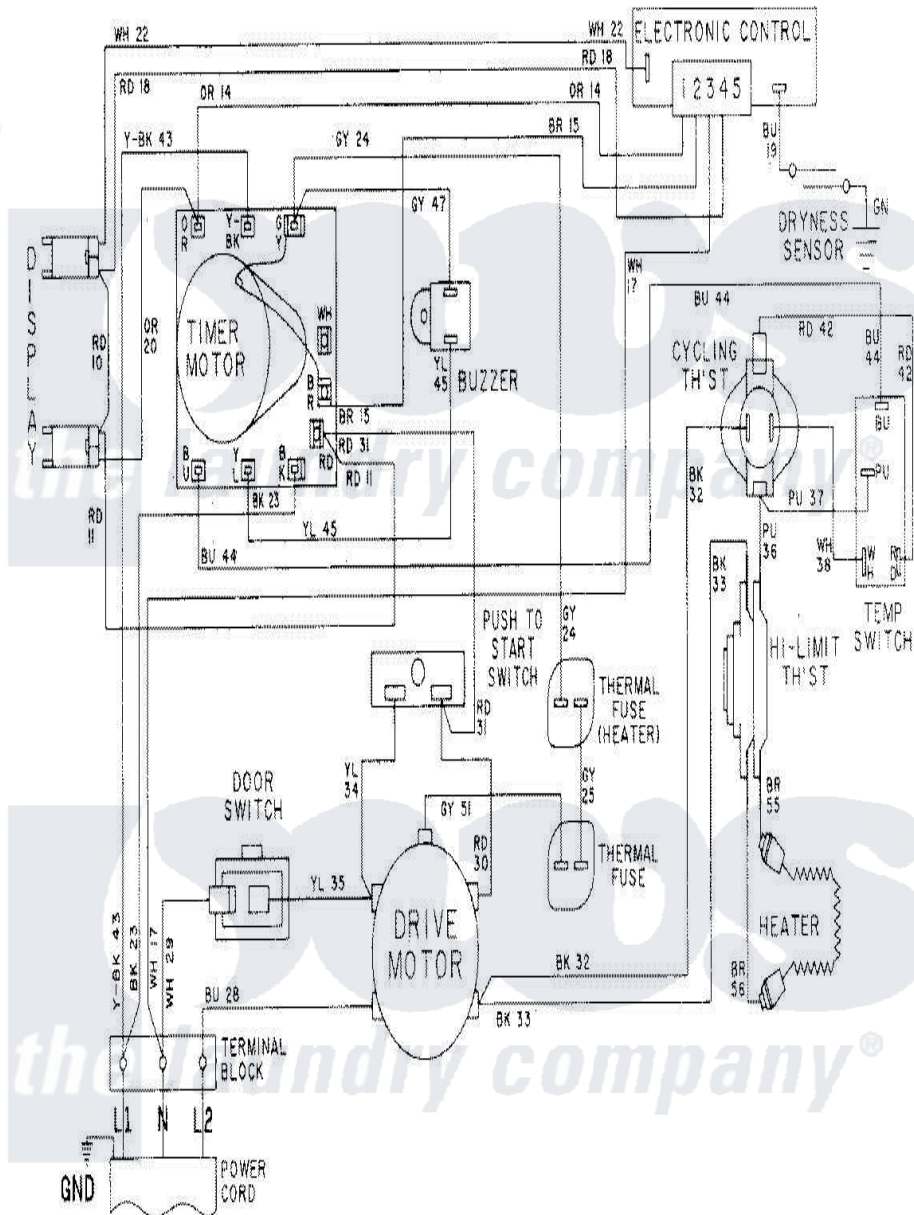

Maytag LDE8604ADL 08 - WIRING INFORMATION-LDE8604ADx

Maytag Residential Maytag LDE8604ADL Dryer Parts Parts Diagram 08 - WIRING INFORMATION-LDE8604ADx
 Click on the part number to view part

Item	Original Part Number	Replaced By	Status	Part Description
NI	15001630		Not Available	WIRING INFORMATION
"	15001609		Not Available	WIRING INFORMATION
"	15001055		Not Available	WIRING INFORMATION