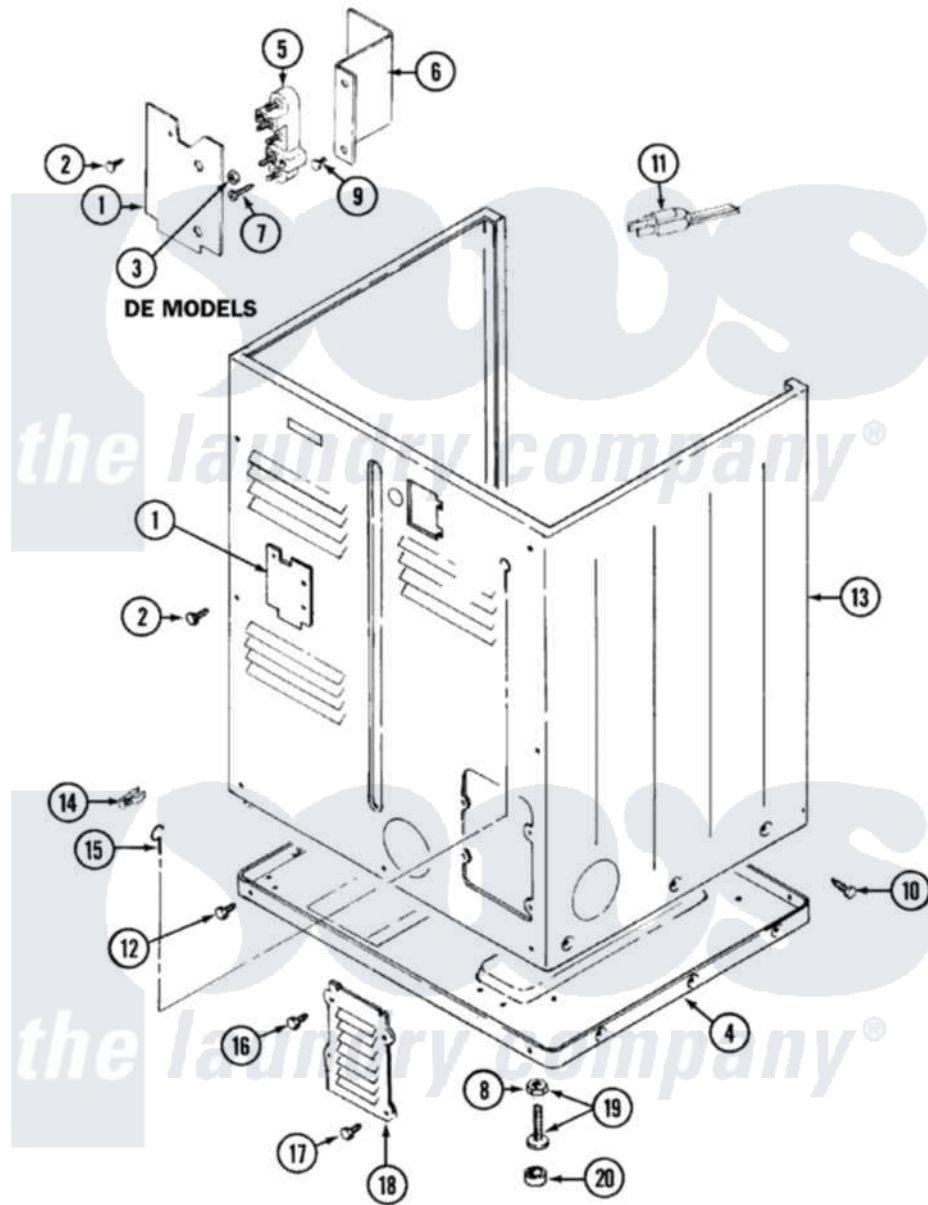

Maytag LDE8604ADM 02 - CABINET (REAR LDE8604ADM)

Maytag Residential Maytag LDE8604ADM Dryer Parts Parts Diagram 02 - CABINET (REAR LDE8604ADM)
 Click on the part number to view part

Item	Original Part Number	Replaced By	Status	Part Description
1	Y312905		Not Available	COVER, TERMINAL
2	Y313561			Screw---NA
3	311484	112432		Nut
4	Y303361		Not Available	BASE ASSY. (UPPER & LOWER)
5	400008			Block, Terminal
6	Y312904			Bracket, Terminal Block
7	Y312209	W10001200		Screw
8	Y052740	62739		Nut, Lock
9	Y310632	1163839		Screw
10	213007			Xfor Cabinet See Cabinet, Back
11	305168	33002916		Power Cord, Canadian 240V
"	33001425			Locknut, Eared For Canadian
12	Y313561			Screw---NA
"	Y310632	1163839		Screw
13	33001160		Not Available	CABINET (ALM)

14	301548		Clamp, Ground Wire
15	204807		Ground Wire, Supp. Plte To Top Cover
16	Y313559		Screw
17	211294	90767	Screw, 8A X 3/8 HeX Washer Head Tapping
18	Y312951	Not Available	ACCESS COVER, BACK
19	Y305086		Adjustable Leg And Nut
20	Y314137		Foot, Rubber